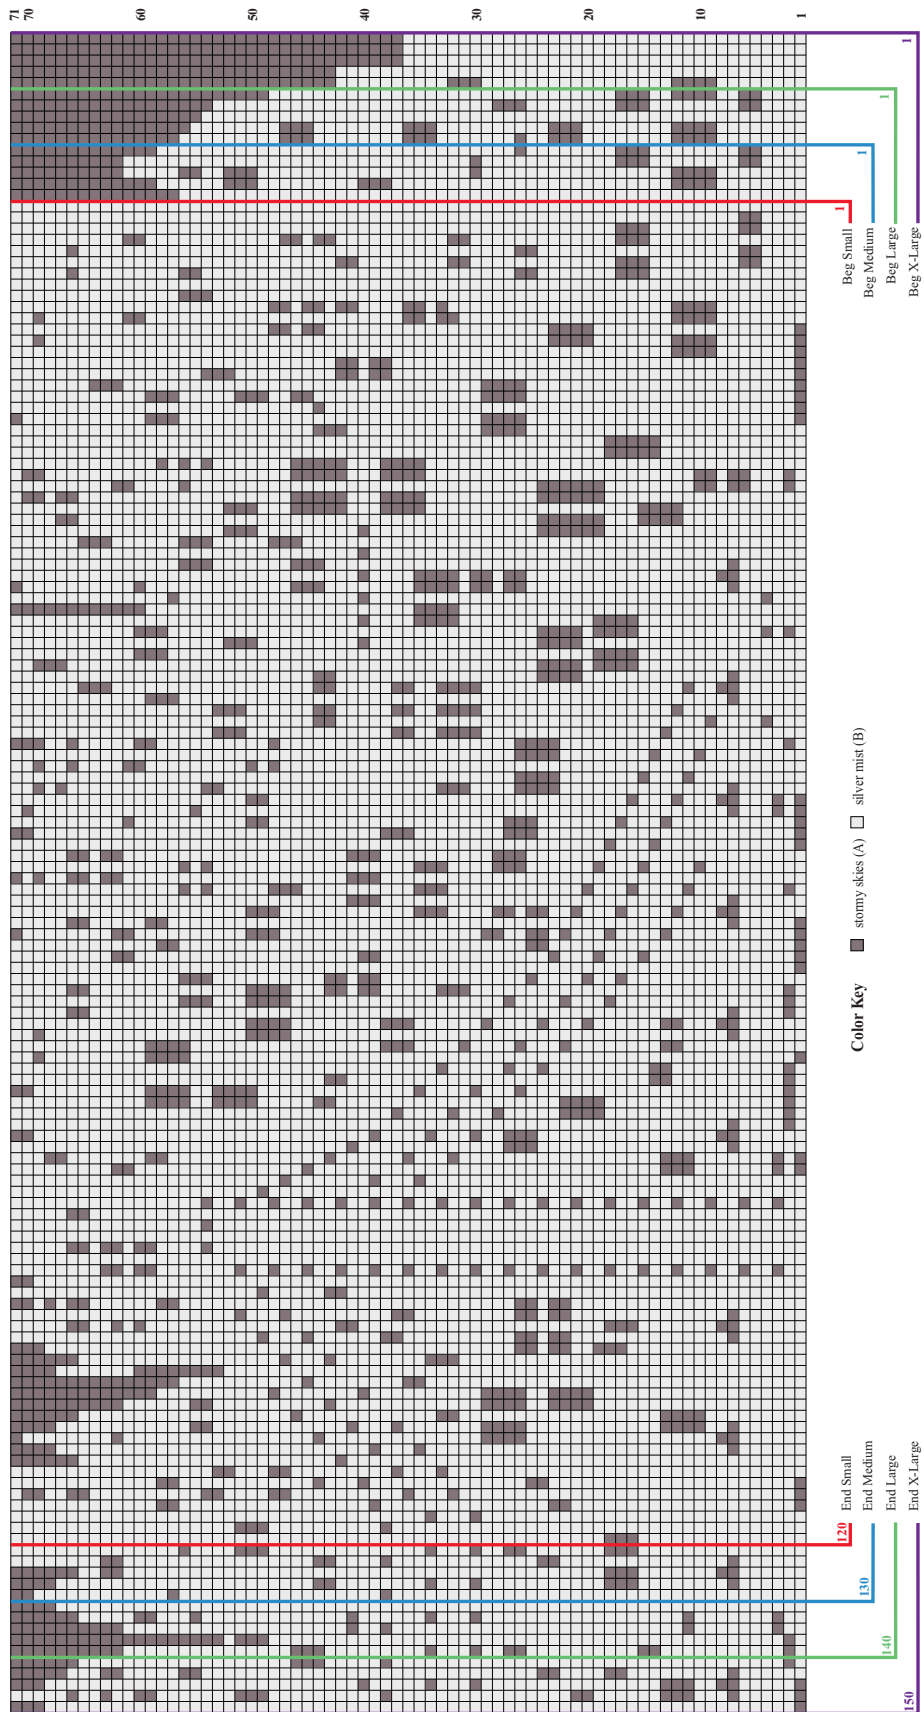

## 18 SKYLINE SWEATER

Standard fitting, short-sleeved pullover with intarsia New York skyline motif on front. Sized for Small, Medium, Large and X-Large and shown in size Small on page 73.

### Full Skyline Sweater Chart

# 18 SKYLINE SWEATER

Standard fitting, short-sleeved pullover with intarsia New York skyline motif on front. Sized for Small, Medium, Large and X-Large and shown in size Small on page 73.

LOWER PORTION OF CHART FOR FRONT

# 18 SKYLINE SWEATER

Standard fitting, short-sleeved pullover with intarsia New York skyline motif on front. Sized for Small, Medium, Large and X-Large and shown in size Small on page 73.