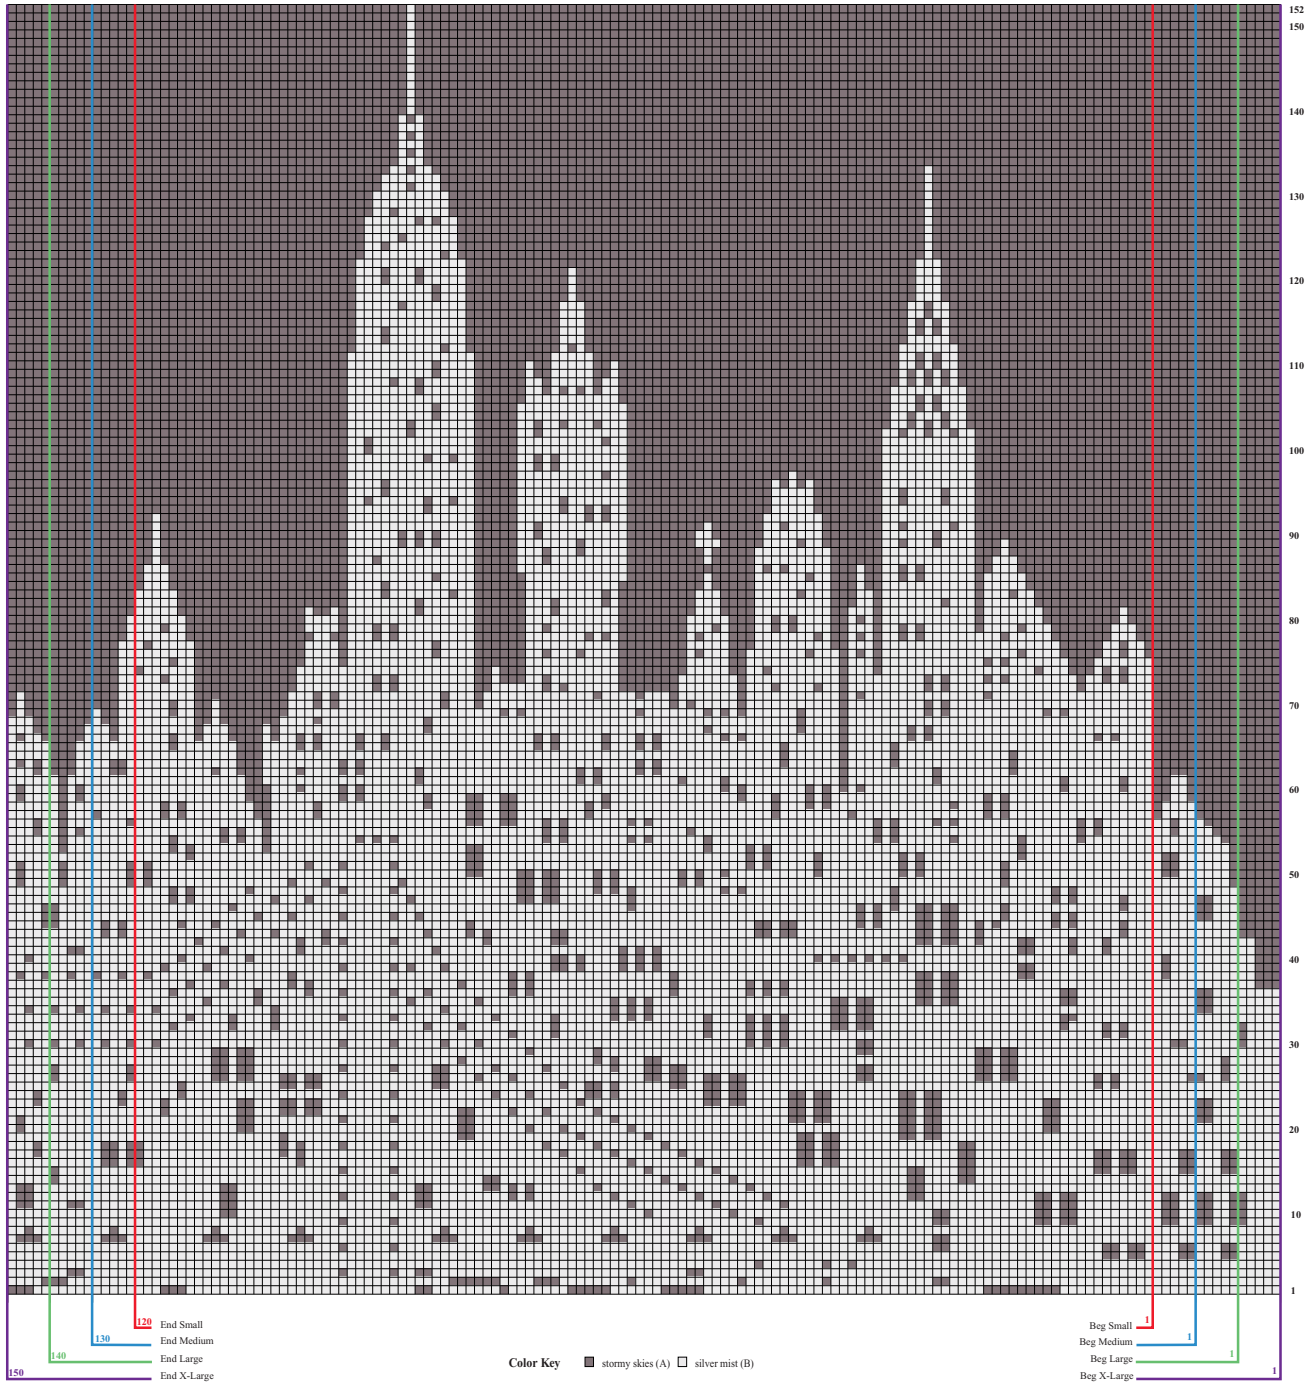

## 18 SKYLINE SWEATER

Standard fitting, short-sleeved pullover with intarsia New York skyline motif on front. Sized for Small, Medium, Large and X-Large and shown in size Small on page 73.

### Full Skyline Sweater Chart

# 18 SKYLINE SWEATER

Standard fitting, short-sleeved pullover with intarsia New York skyline motif on front. Sized for Small, Medium, Large and X-Large and shown in size Small on page 73.

LOWER PORTION OF CHART FOR FRONT

# 18 SKYLINE SWEATER

Standard fitting, short-sleeved pullover with intarsia New York skyline motif on front. Sized for Small, Medium, Large and X-Large and shown in size Small on page 73.