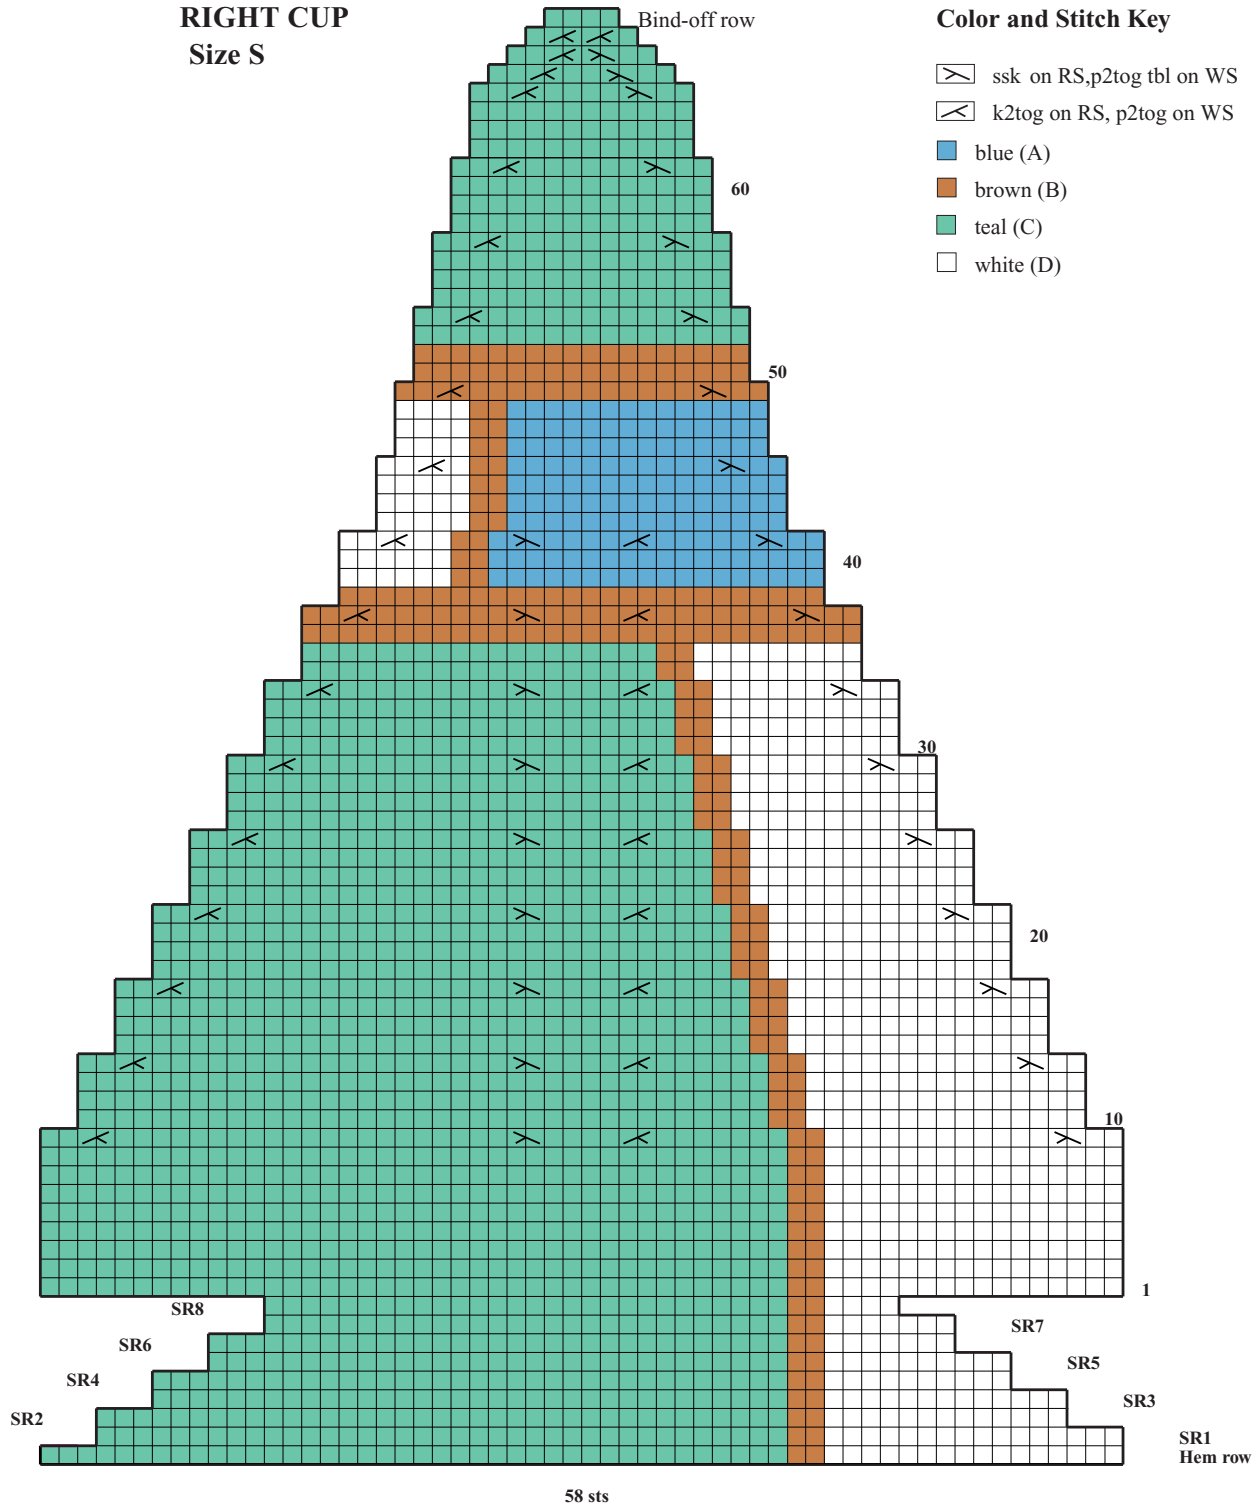

16 COLOR BLOCK BIKINI

In Spring/Summer 2011, standard-fitting color block bikini with metal hardware finishing. Sized for X-Small, Small, Medium and shown in size X-Small on page 59.

RIGHT CUP Size S