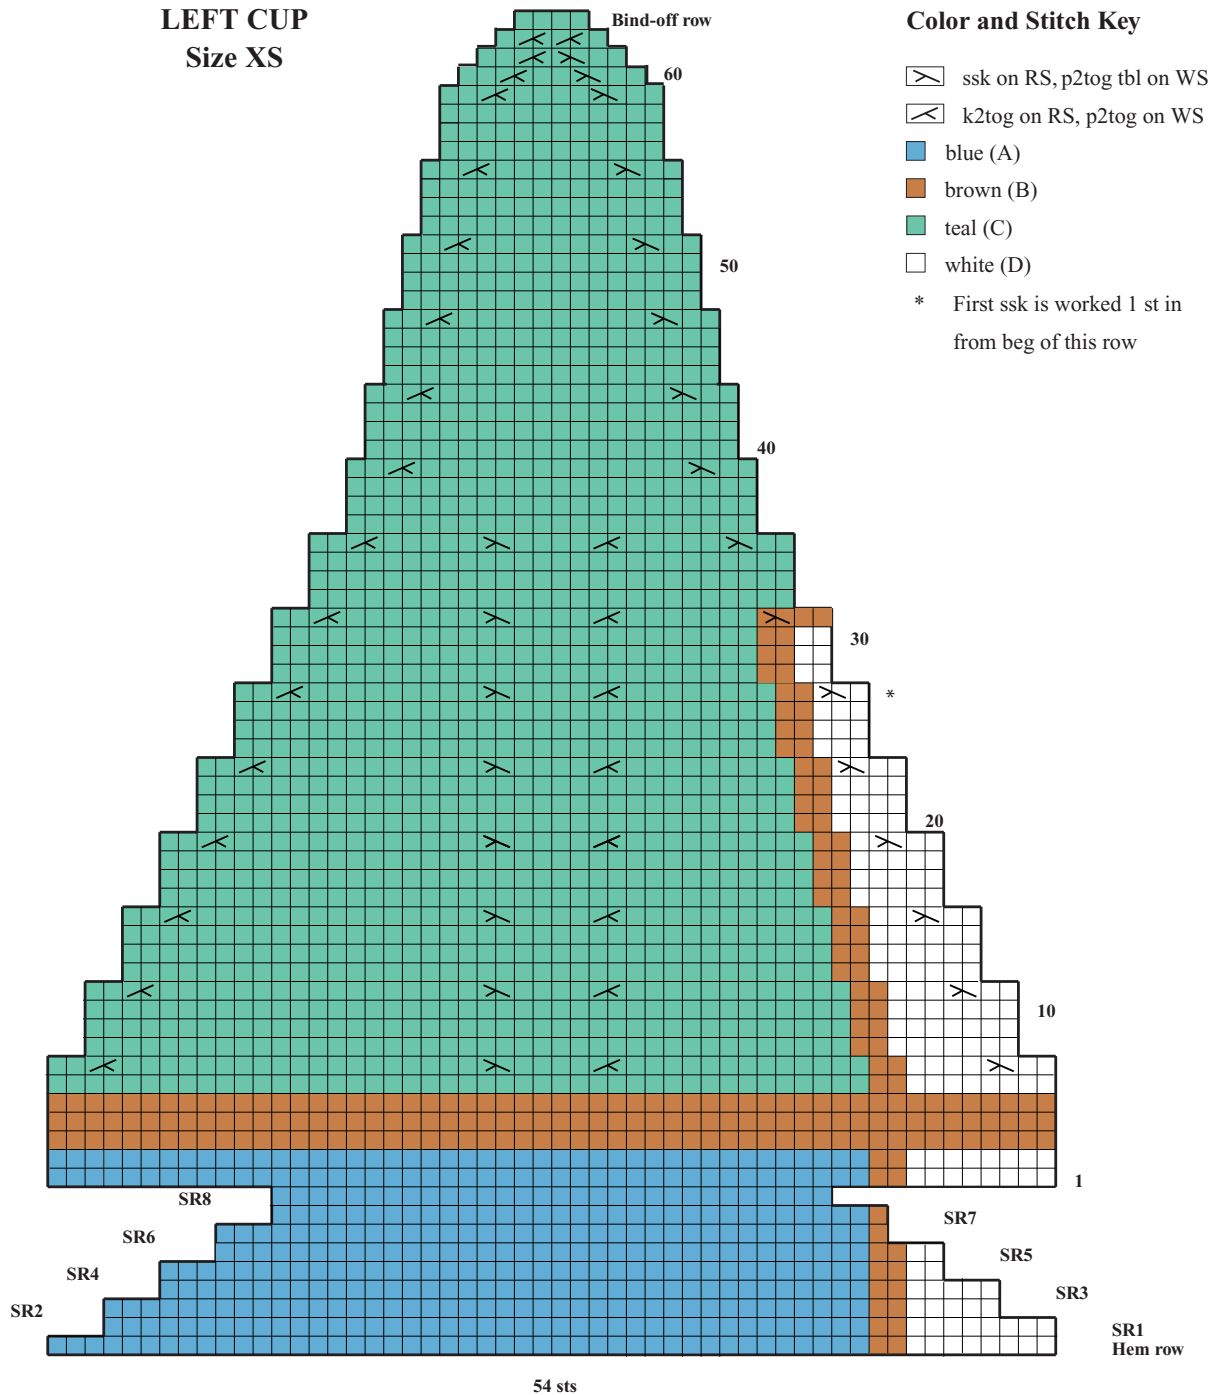

16 COLOR BLOCK BIKINI

In Spring/Summer 2011, standard-fitting color block bikini with metal hardware finishing. Sized for X-Small, Small, Medium and shown in size X-Small on page 59.

LEFT CUP Size XS

16 COLOR BLOCK BIKINI

LEFT CUP Size S

Color and Stitch Key

-  ssk on RS, p2tog tbl on WS
-  k2tog on RS, p2tog on WS
-  blue (A)
-  brown (B)
-  teal (C)
-  white (D)
- * First ssk is worked 1 st in from beg of this row

16 COLOR BLOCK BIKINI

LEFT CUP Size M

Color and Stitch Key

 ssk on RS, p2tog tbl on WS

 k2tog on RS, p2tog on WS

 blue (A)

 brown (B)

 teal (C)

 white (D)

RIGHT CUP Size M

Color and Stitch Key

-  ssk on RS, p2tog tbl on WS
-  k2tog on RS, p2tog on WS
-  blue (A)
-  brown (B)
-  teal (C)
-  white (D)