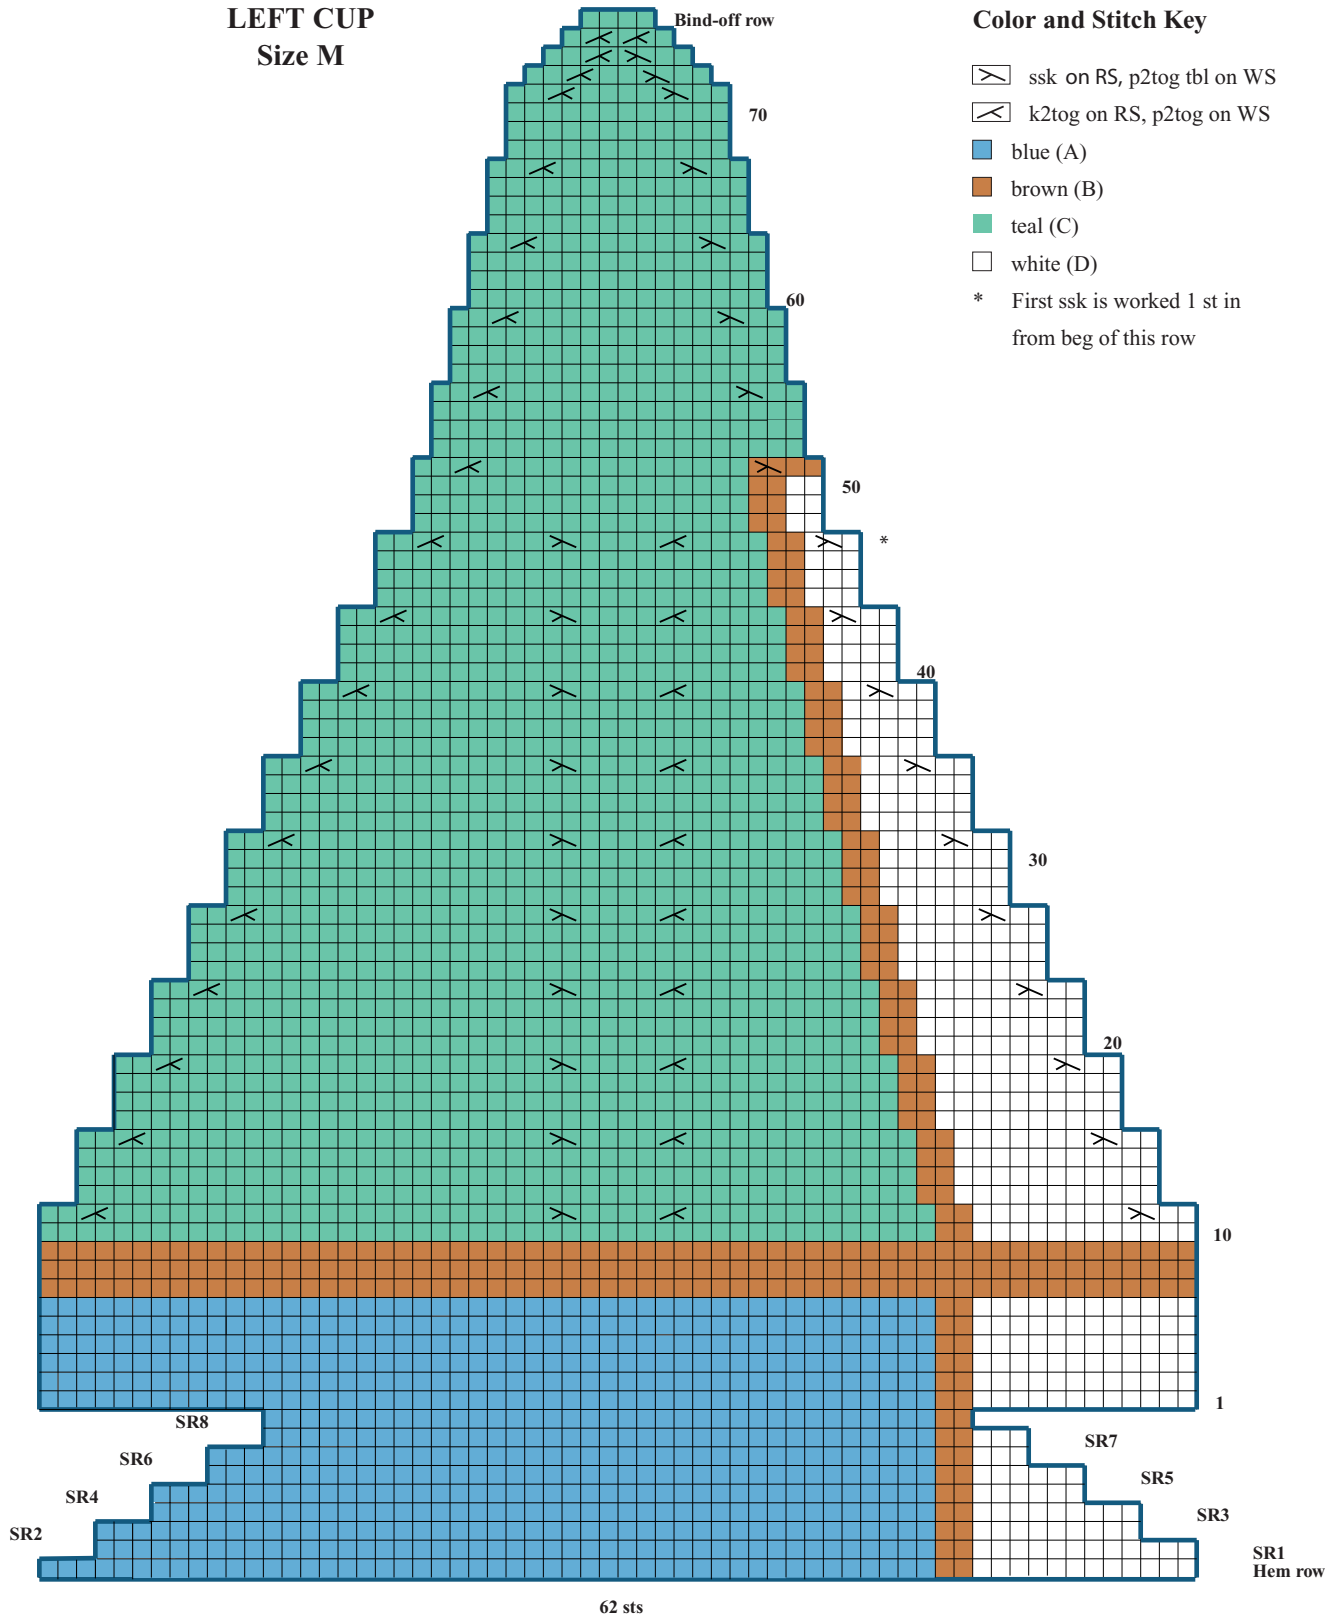

16 COLOR BLOCK BIKINI

In Spring/Summer 2011, standard-fitting color block bikini with metal hardware finishing. Sized for X-Small, Small, Medium and shown in size X-Small on page 59.

LEFT CUP Size M

Color and Stitch Key

ssk on RS, p2tog tbl on WS

k2tog on RS, p2tog on WS

blue (A)

brown (B)

teal (C)

white (D)

* First ssk is worked 1 st in from beg of this row