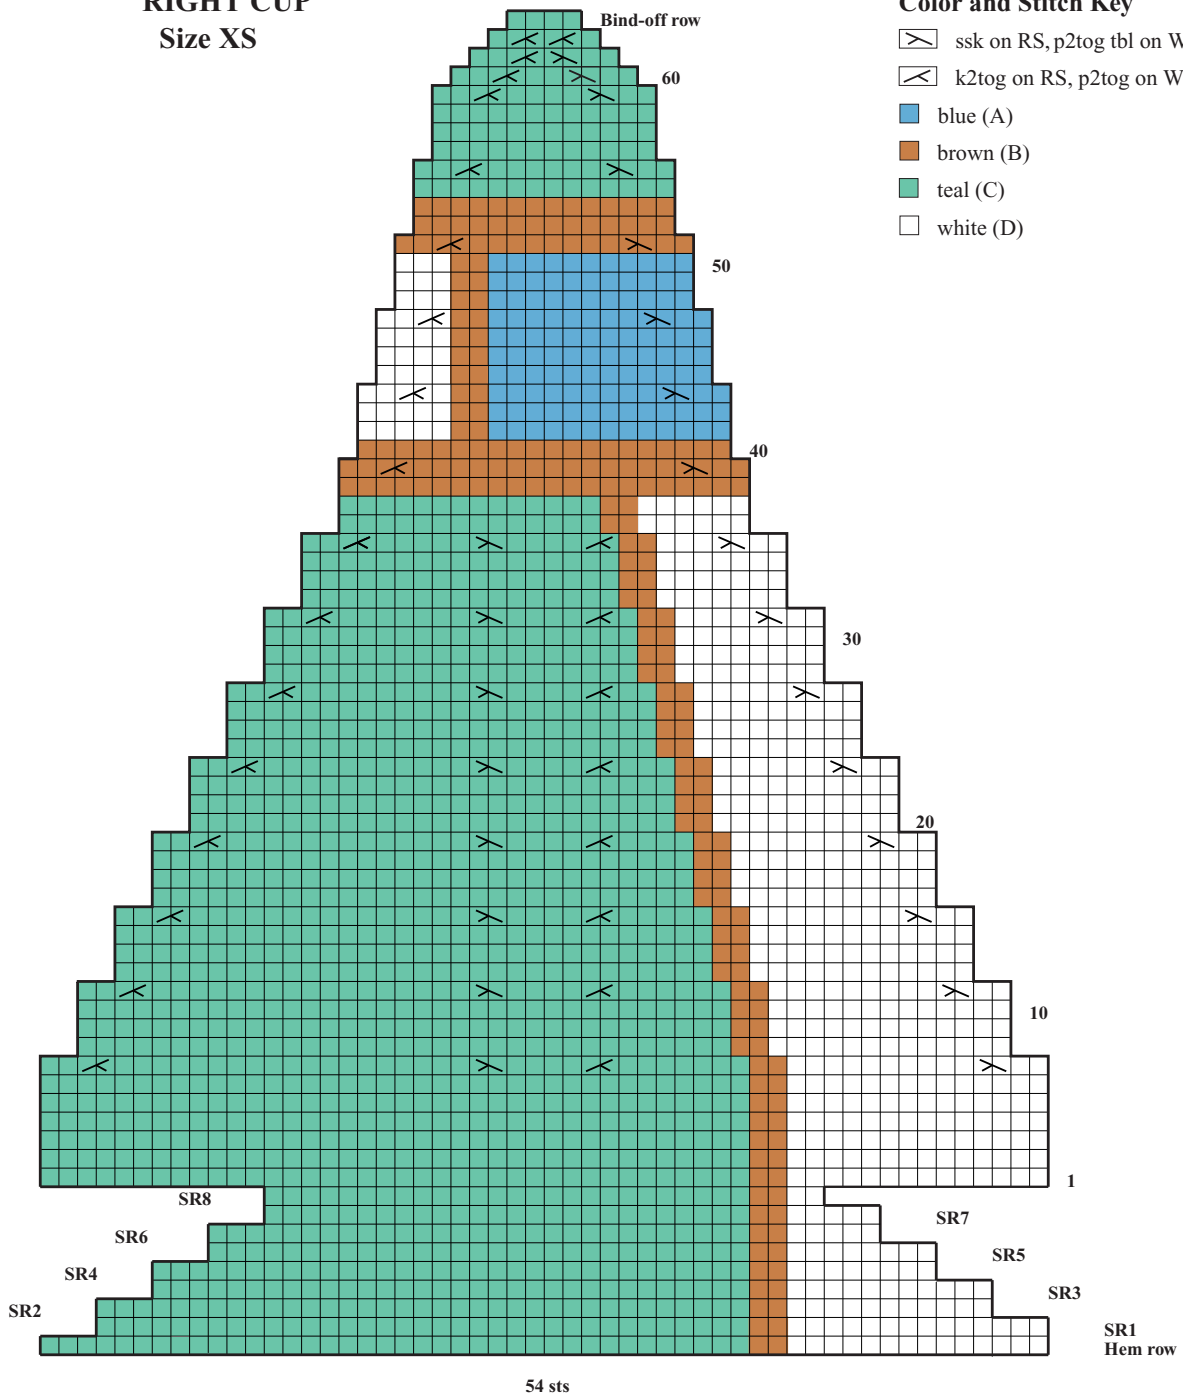

16 COLOR BLOCK BIKINI

In Spring/Summer 2011, standard-fitting color block bikini with metal hardware finishing. Sized for X-Small, Small, Medium and shown in size X-Small on page 59.

RIGHT CUP Size XS