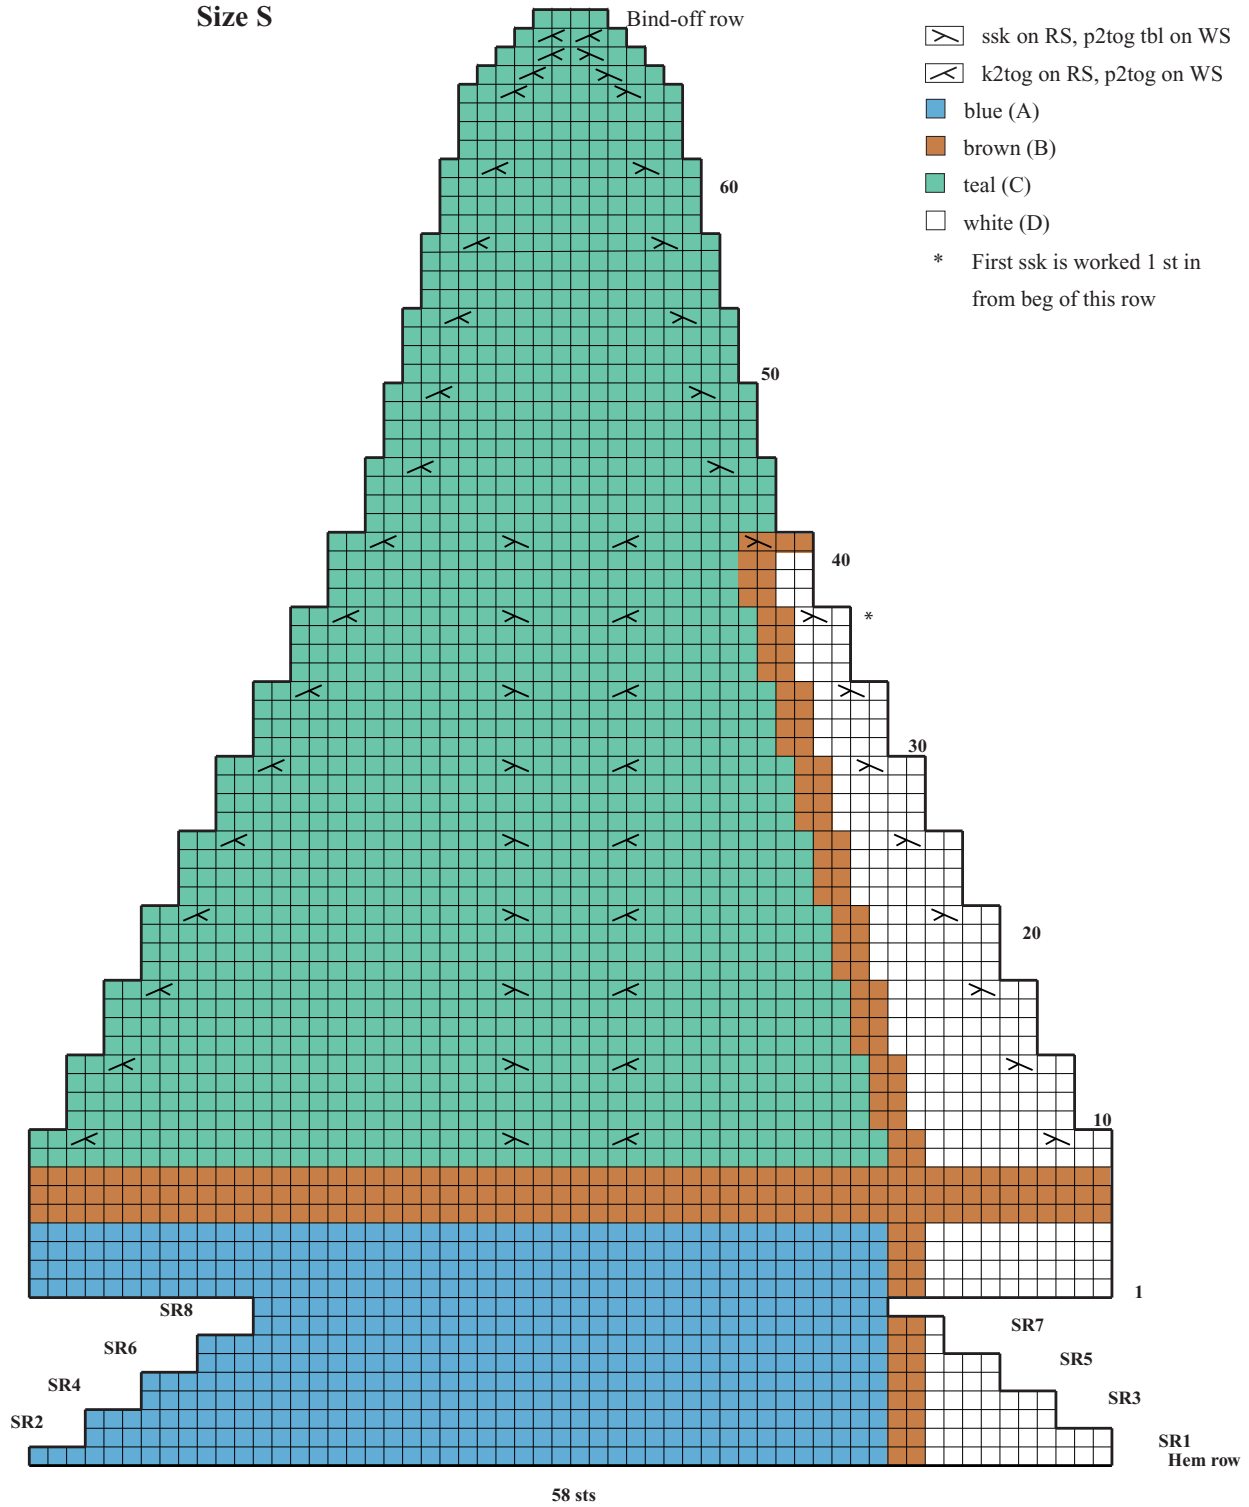

16 COLOR BLOCK BIKINI

In Spring/Summer 2011, standard-fitting color block bikini with metal hardware finishing. Sized for X-Small, Small, Medium and shown in size X-Small on page 59.

LEFT CUP Size XS

16 COLOR BLOCK BIKINI

LEFT CUP Size S

Color and Stitch Key

-  ssk on RS, p2tog tbl on WS
-  k2tog on RS, p2tog on WS
-  blue (A)
-  brown (B)
-  teal (C)
-  white (D)
- * First ssk is worked 1 st in from beg of this row

16 COLOR BLOCK BIKINI

LEFT CUP Size M

Color and Stitch Key

 ssk on RS, p2tog tbl on WS

 k2tog on RS, p2tog on WS

 blue (A)

 brown (B)

 teal (C)

 white (D)

RIGHT CUP Size M

Color and Stitch Key

-  ssk on RS, p2tog tbl on WS
-  k2tog on RS, p2tog on WS
-  blue (A)
-  brown (B)
-  teal (C)
-  white (D)