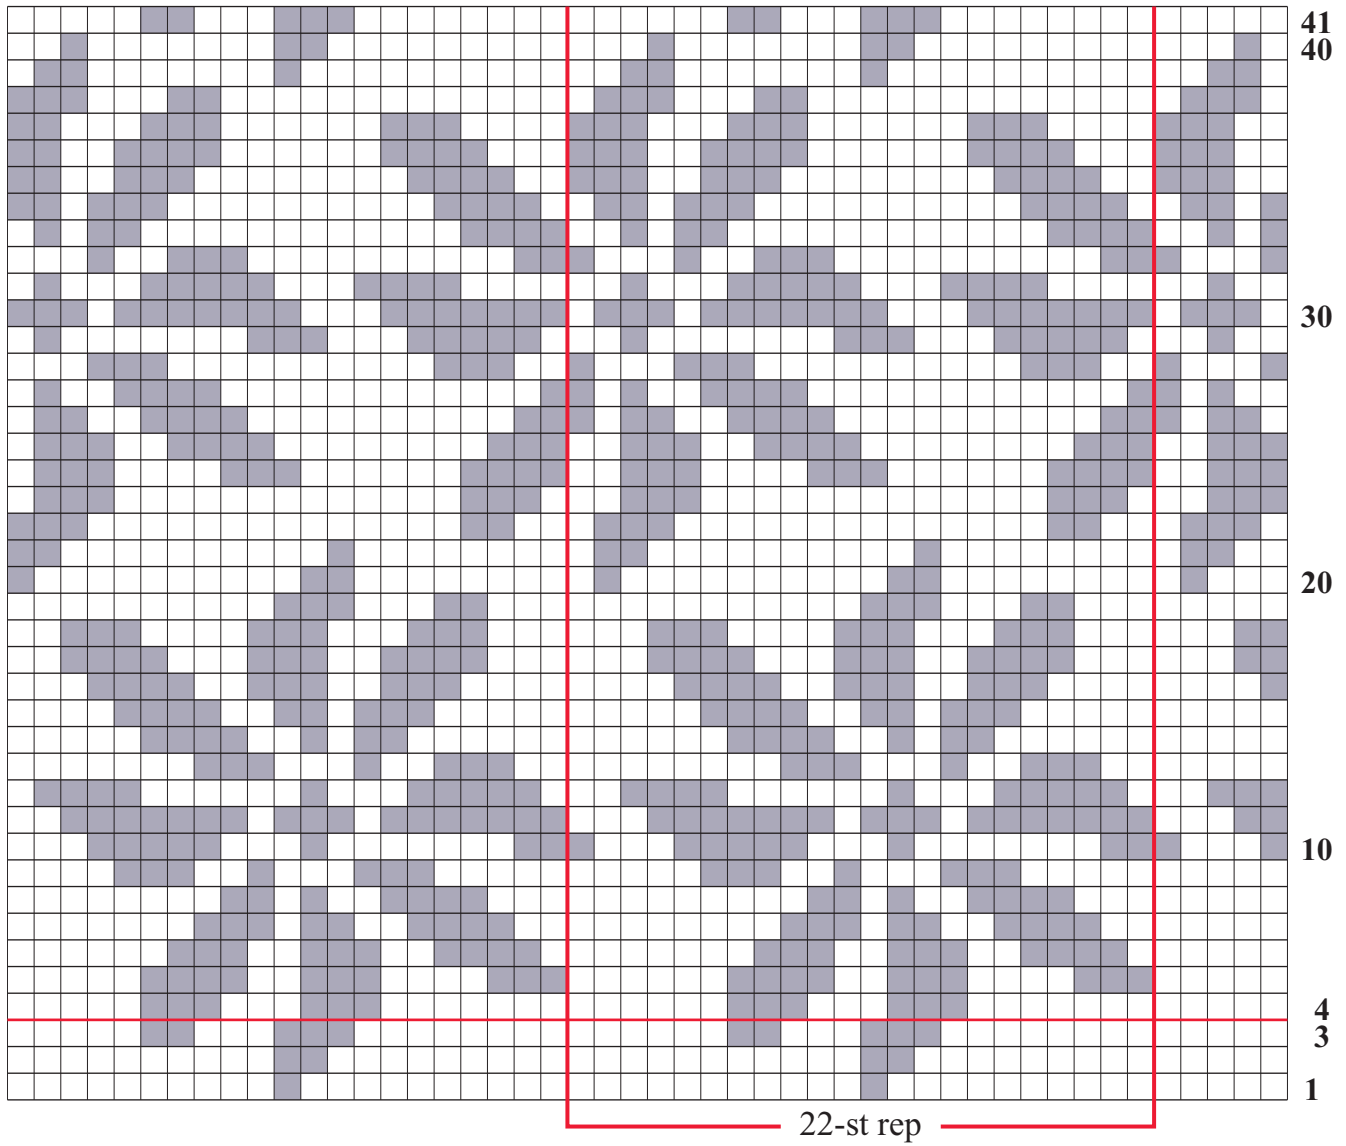

05 FLOWERED VEST

Shown in Winter 2009/10 on page 46. Instructions begin on page 79.

CHART 2

Color Key

□ Black (E) ■ Silver (F)