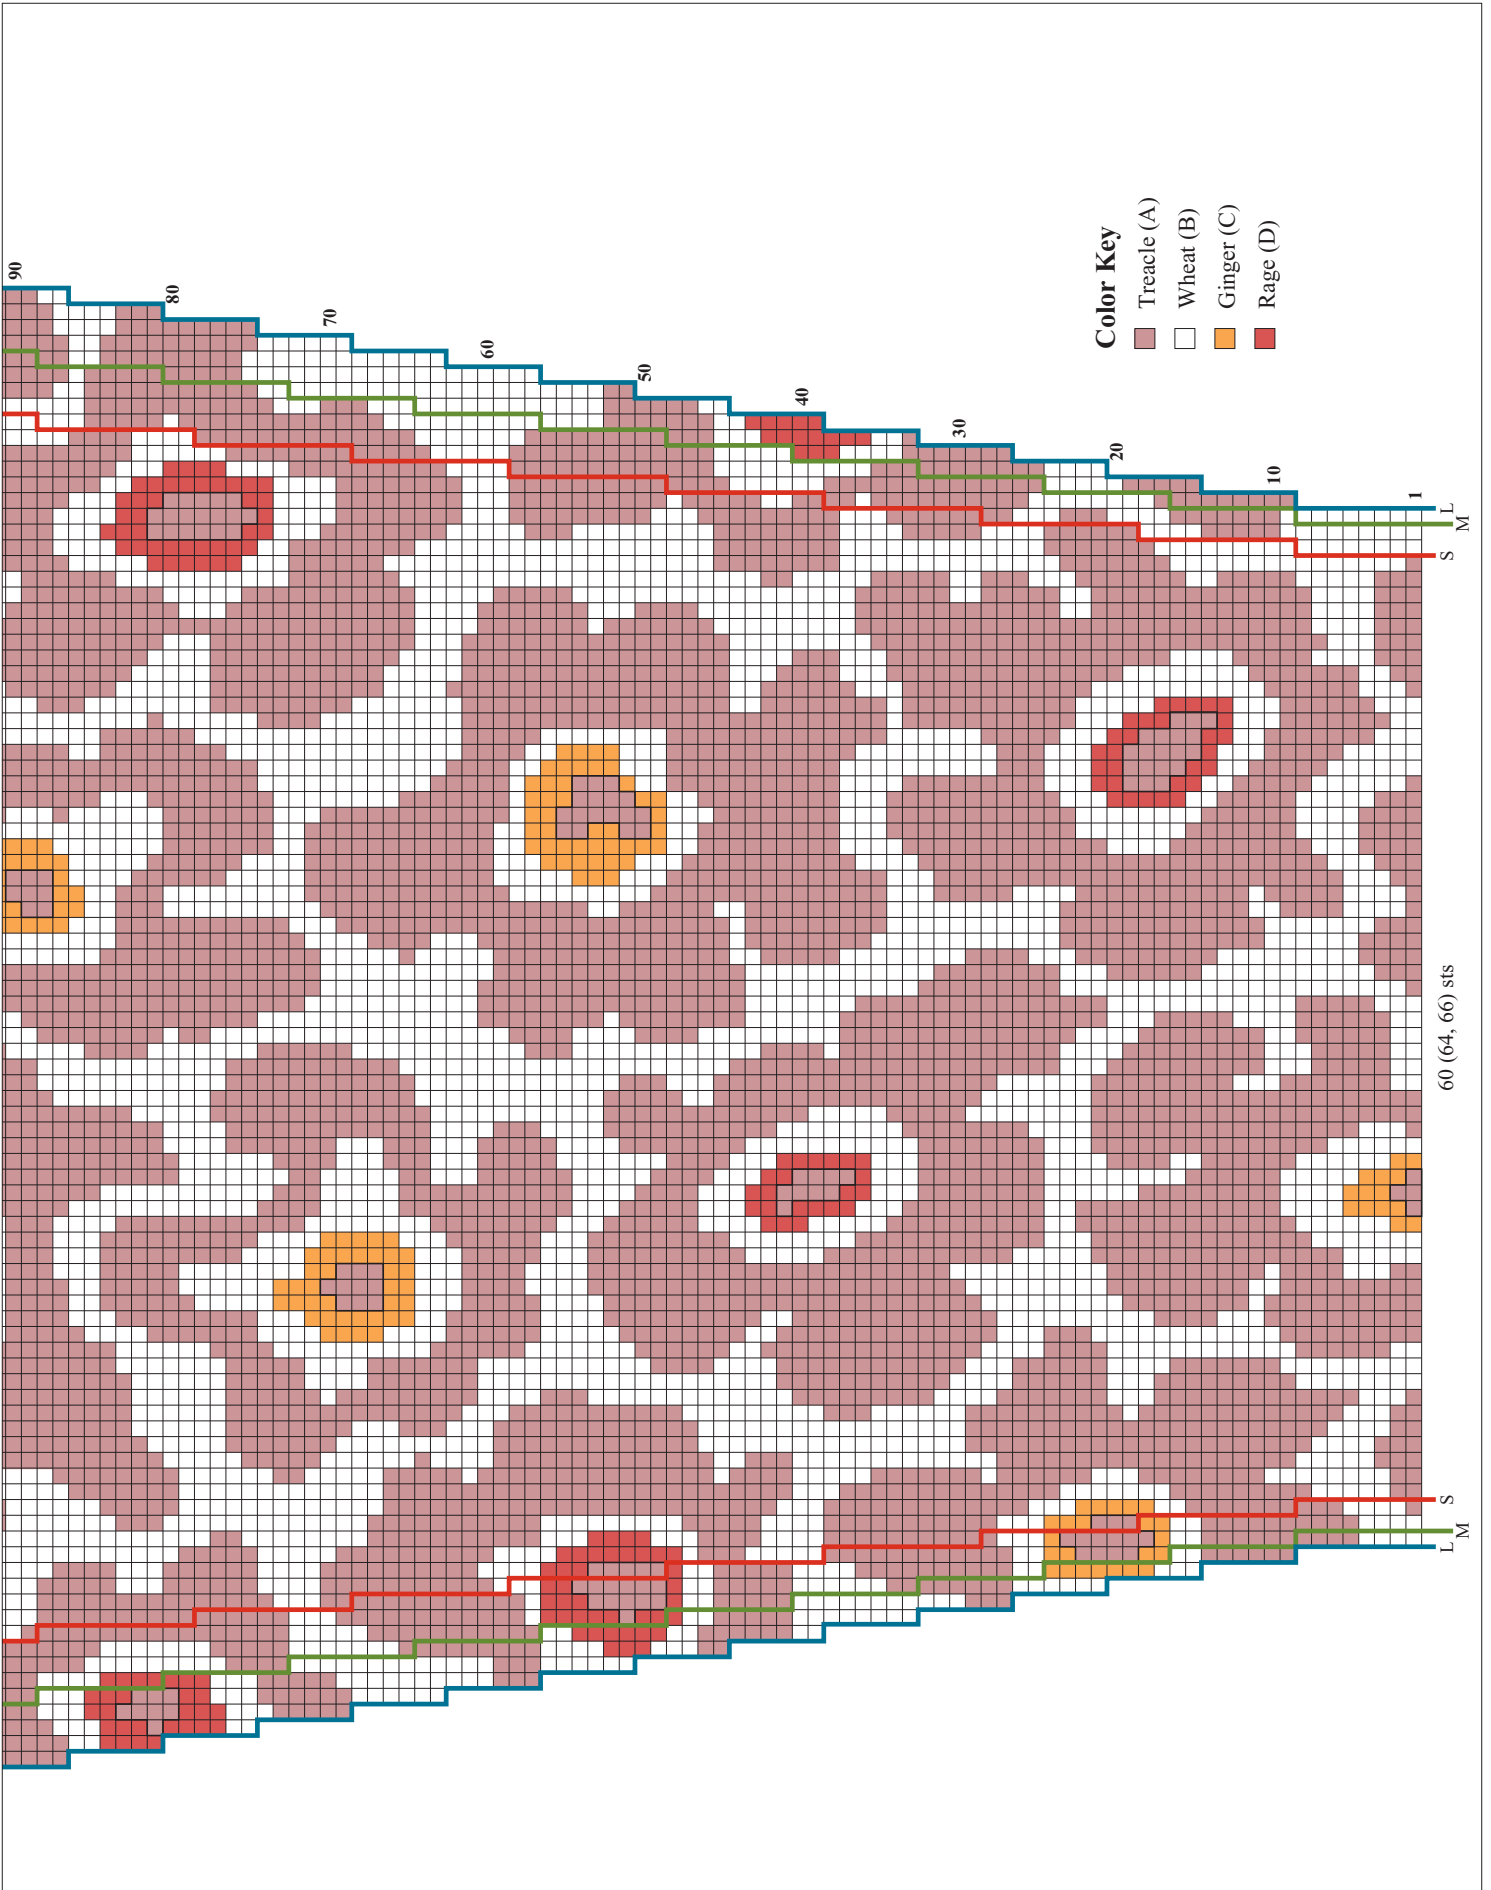

7 FLORAL CARDIGAN

Shown in Winter 2009/2010 on page 48. Instructions begin on page 82.

Color Key

- Treacle (A)
- Wheat (B)
- Ginger (C)
- Rage (D)

60 (64, 66) sts