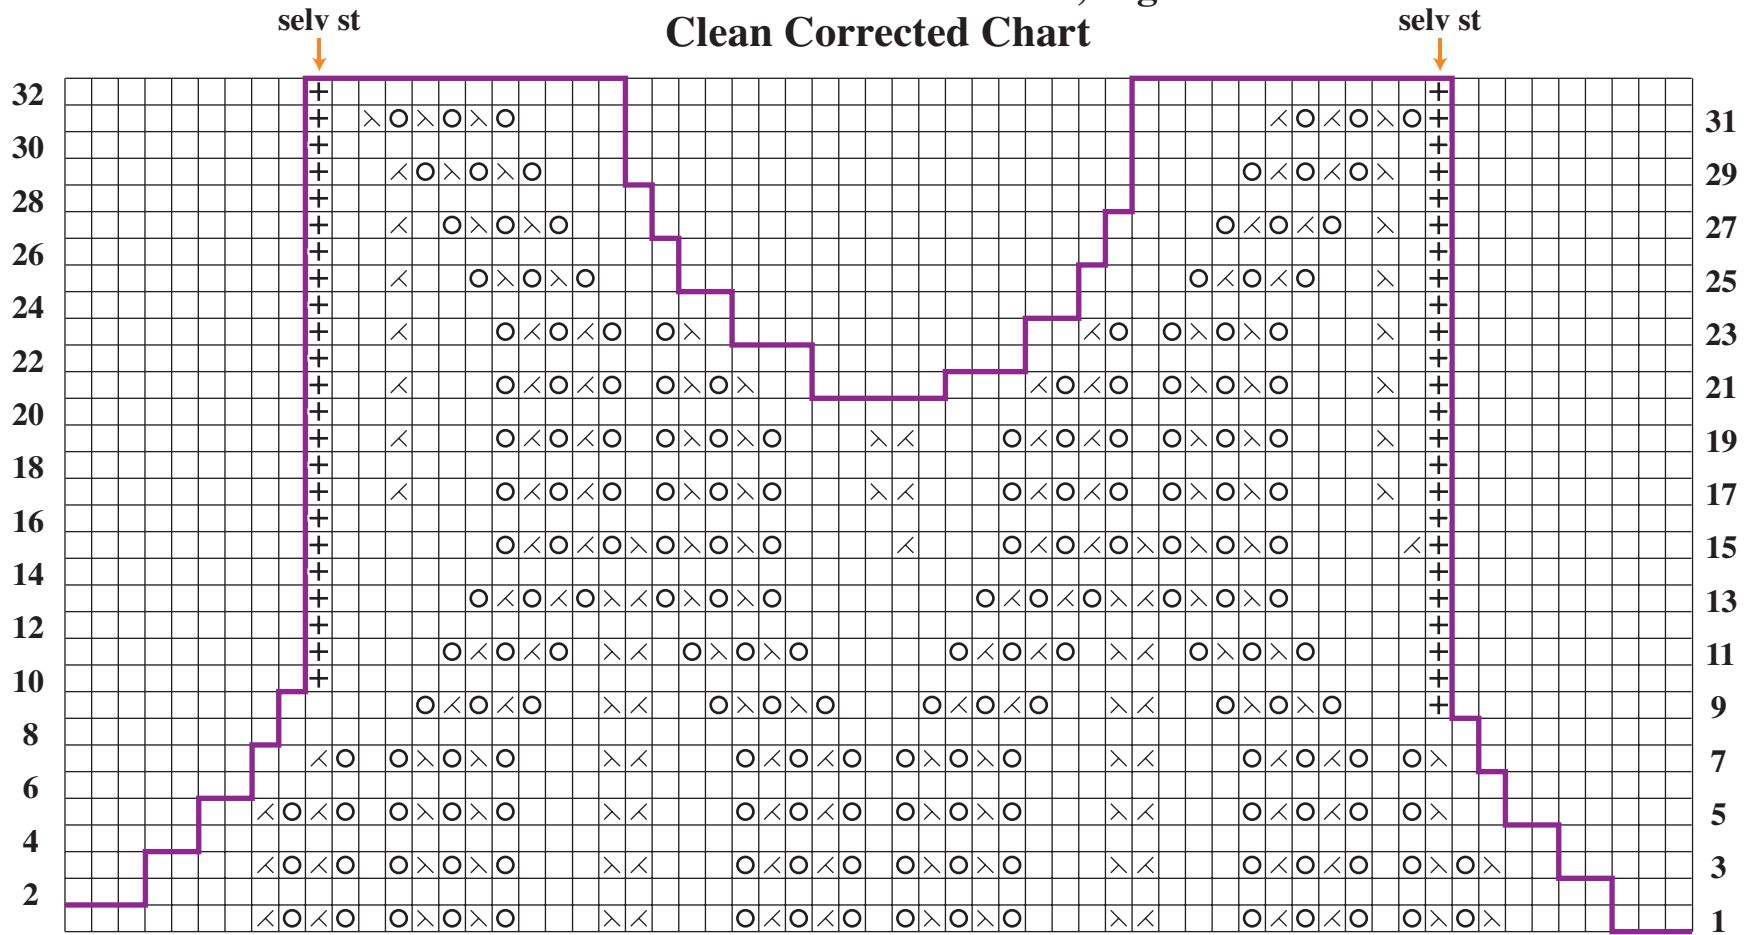

TRELLISED LEAF PATTERN, Figure 3

Clean Corrected Chart

Stitch Key

- | | | | |
|--------------------------|------------------|--------------------------|------------|
| <input type="checkbox"/> | K on RS, p on WS | <input type="checkbox"/> | SSK |
| <input type="checkbox"/> | K2tog | <input type="checkbox"/> | Yarn over |
| | | <input type="checkbox"/> | Selvage st |

Vogue Knitting Magazine Spring/Summer 2008 SPaden Lace Figure 3

© SoHo Publishing Company 2008. All rights reserved. Individual, non-commercial use only. Sale, any other commercial use and any reproduction, publication or distribution prohibited.