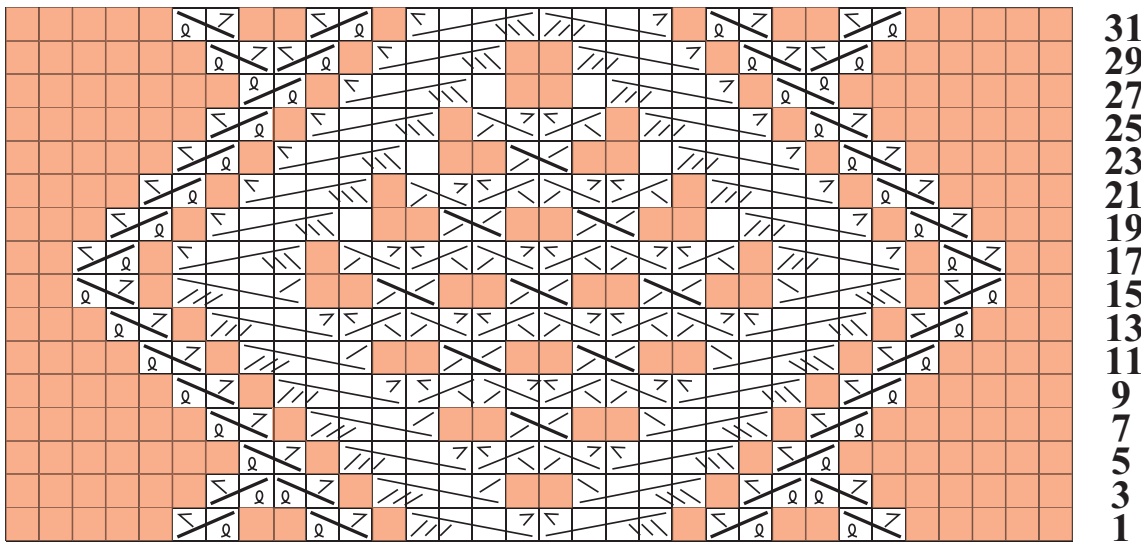

## 25 CABLED PONCHO

Square-shaped, intricately cabled turtleneck poncho, seamed up the sides with sleeve cuffs worked in the round. Sized for X-Small/Small, Medium/Large, 1X/2X and shown in size Medium/Large on page 70.

### CHART 2

32 sts

31  
29  
27  
25  
23  
21  
19  
17  
15  
13  
11  
9  
7  
5  
3  
1