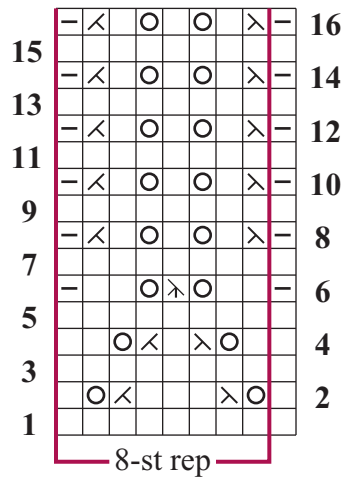

## 28 LACE WRAP

Shown in Winter 2009/10 on page 71. Instructions begin on page 103.

### Stitch Key

- k on RS, p on WS
- ▢ p on RS, k on WS
- yo
- ↖ k2tog
- ↘ ssk
- ↗ SK2P