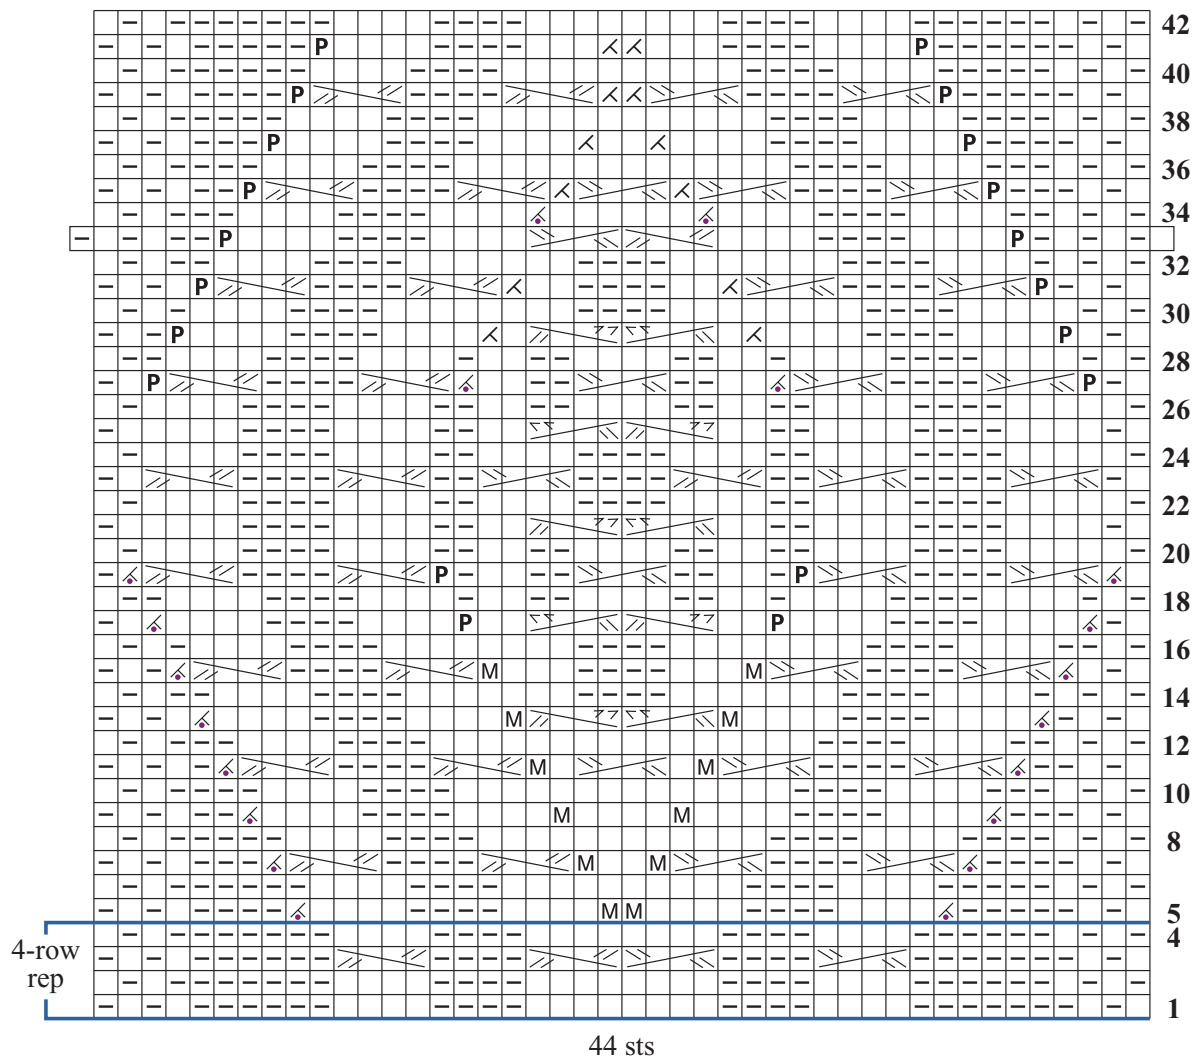

# 7 EYEGLOSS CASE

Eyeglass or accessories case in an all-over cable pattern with button closure. Shown in *VK Holiday 2008* on page 70. Instructions begin on page 102.

## Stitch Key

- |                  |         |          |
|------------------|---------|----------|
| k on RS, p on WS | p2tog   | 4-st RC  |
| p on RS, k on WS | m1 k-st | 4-st LC  |
| k2tog            | m1 p-st | 4-st RPC |
|                  |         | 4-st LPC |