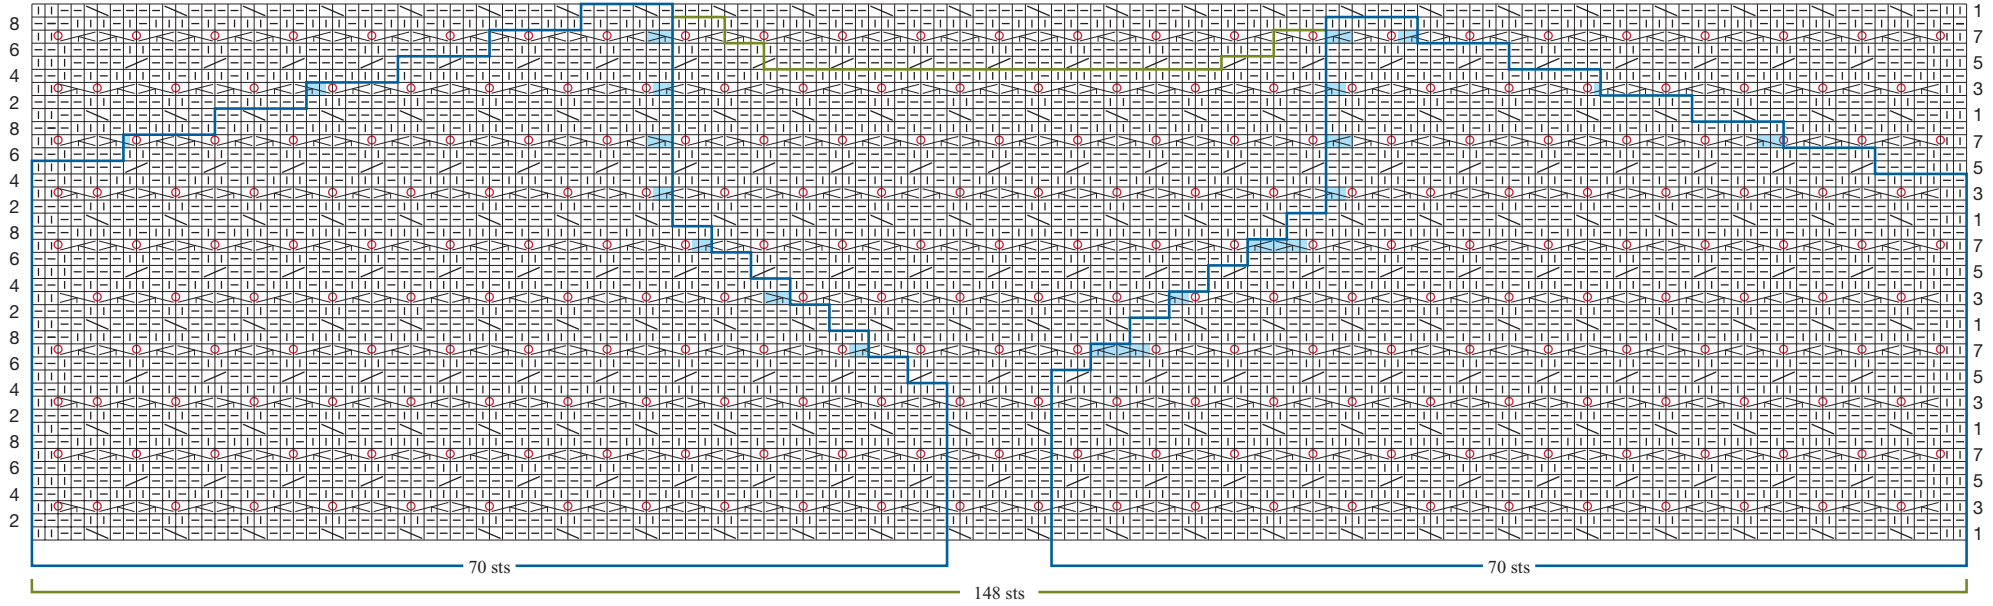

SIZE MEDIUM/LARGE

STITCH KEY

- | | | |
|--|--|--|
|  K on RS, p on WS |  Yo |  K3tog |
|  P on RS, k on WS |  RT |  Sk2p |
| |  LT |  Work shaded areas in Rev st st |