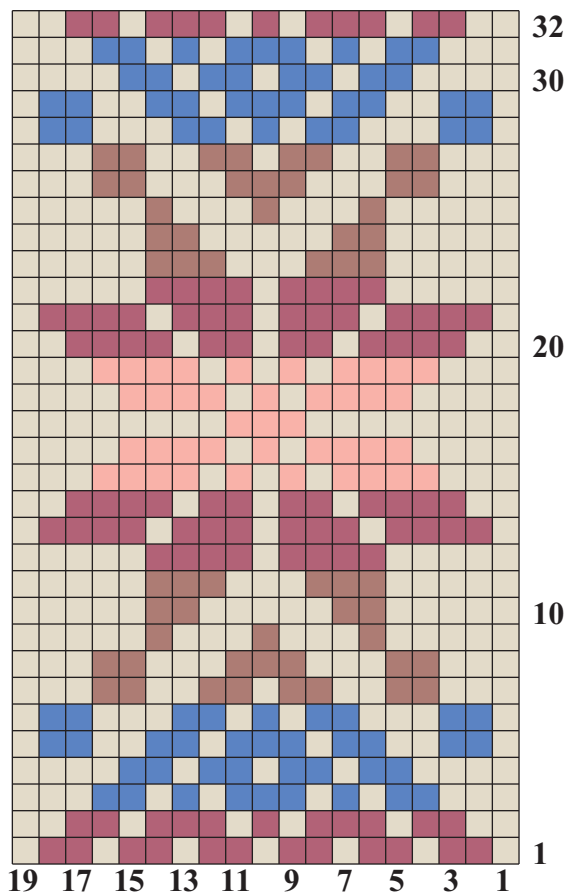

1 CABLED FAIR ISLE COAT

Photo on pages 72 & 73, instructions begin on page 110.

FAIR ISLE PANEL

CABLE PANEL

16 sts