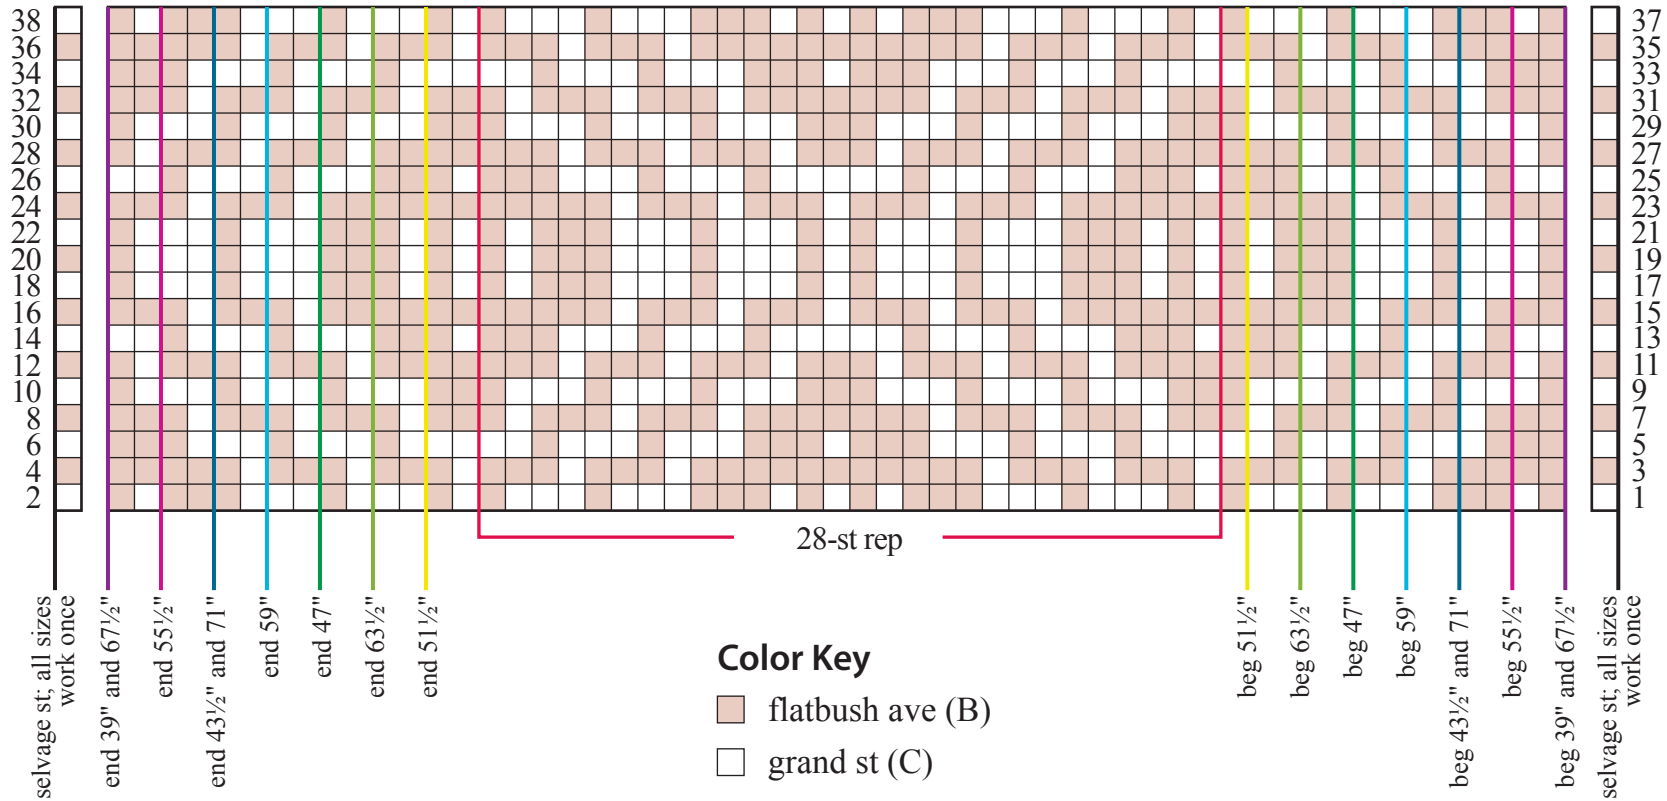

# MOSAIC CHART

VK FALL 2021 NEW #16c  
old #11c