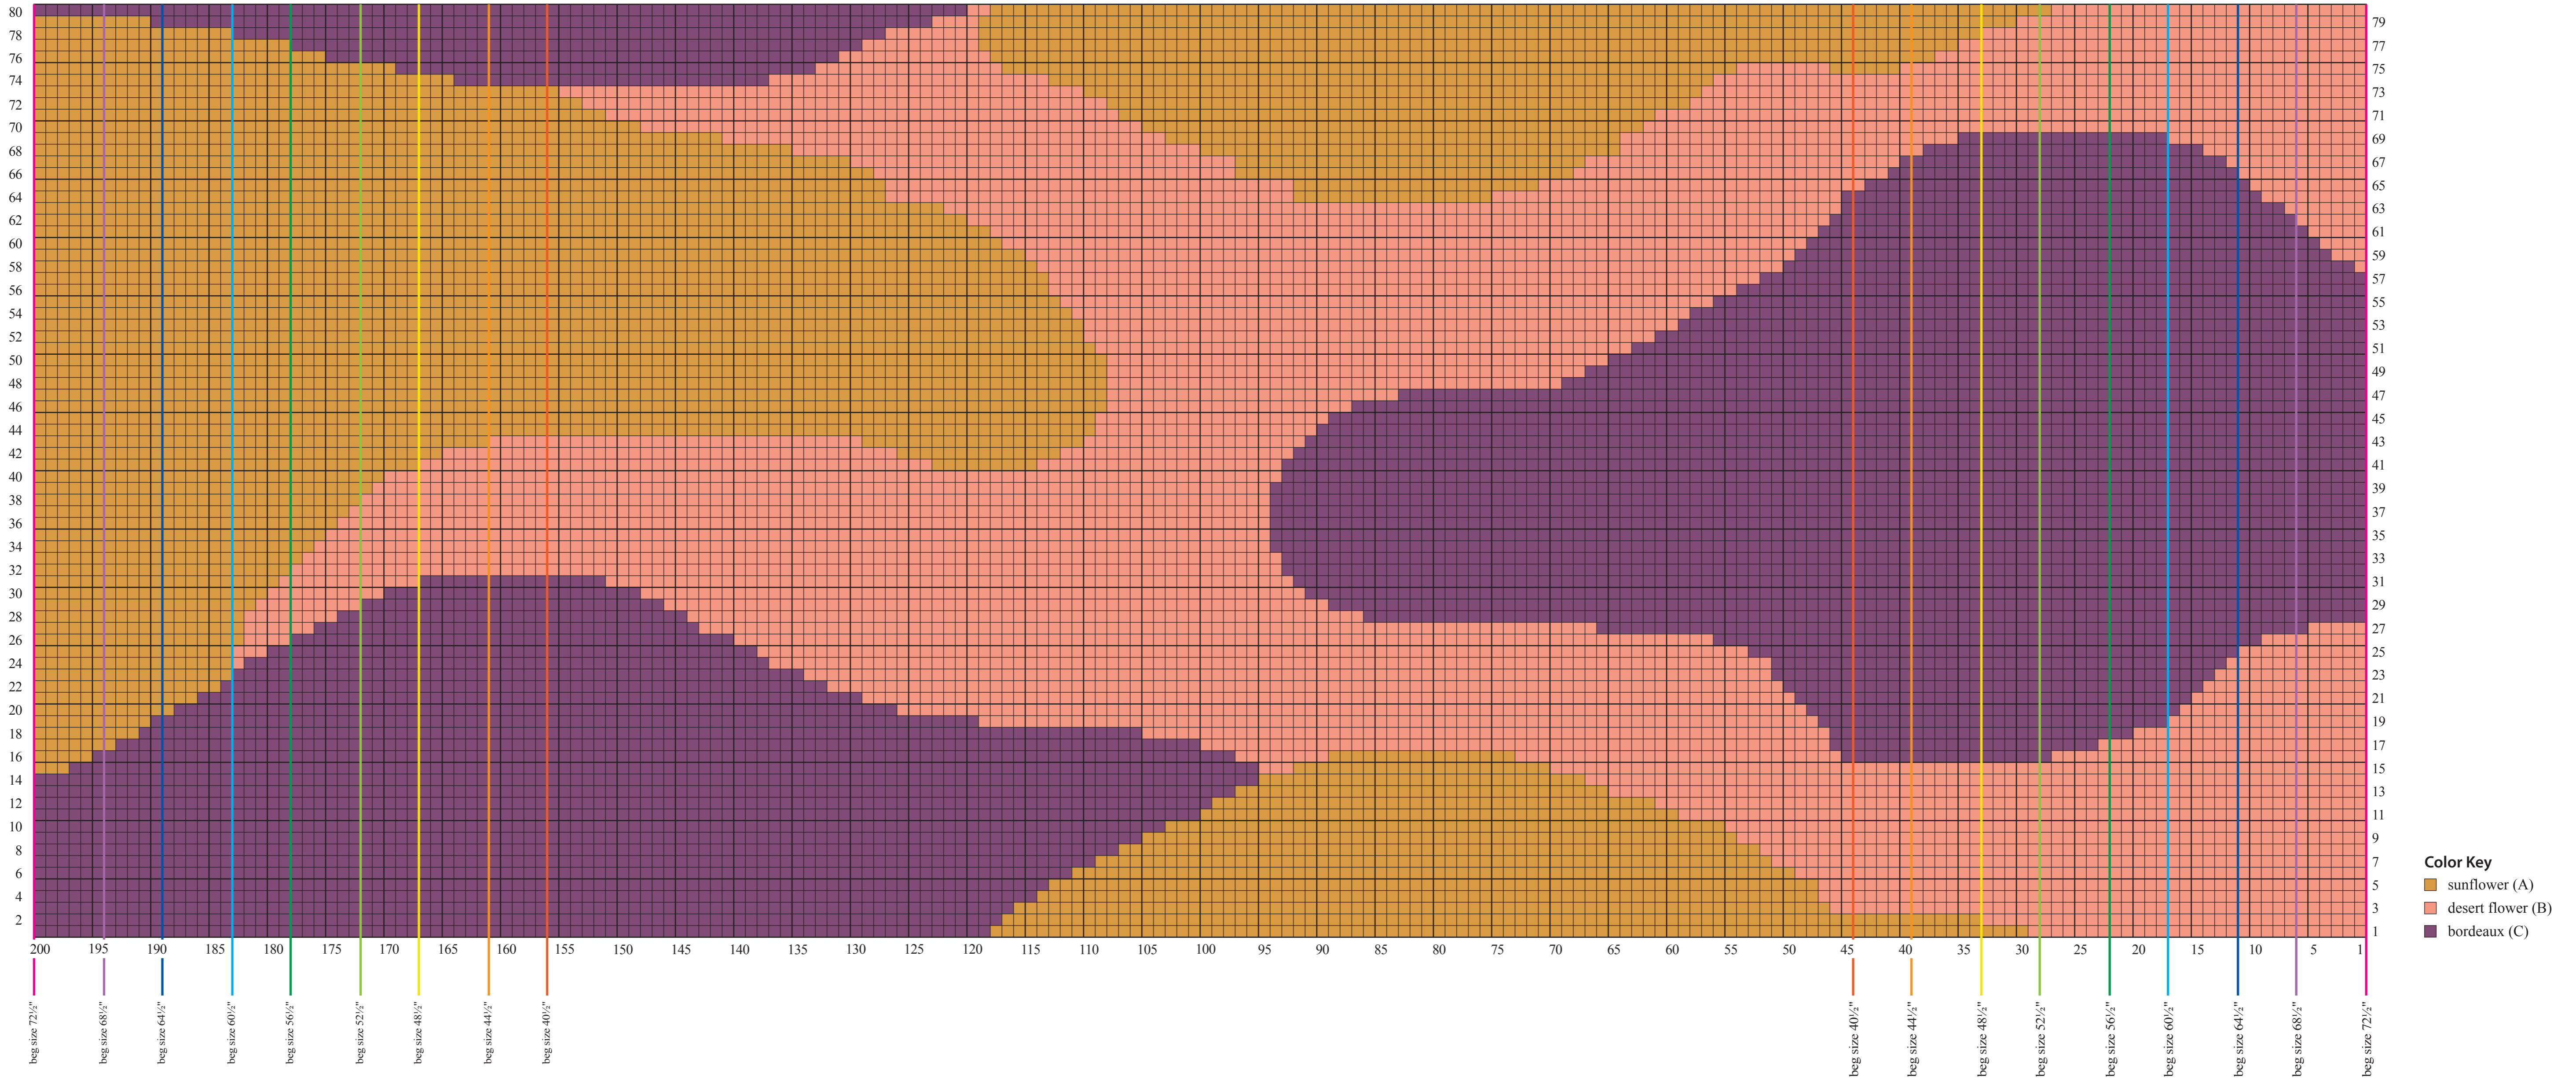

INTARSIA CHART

**Color Key**  
■ sunflower (A)  
■ desert flower (B)  
■ bordeaux (C)