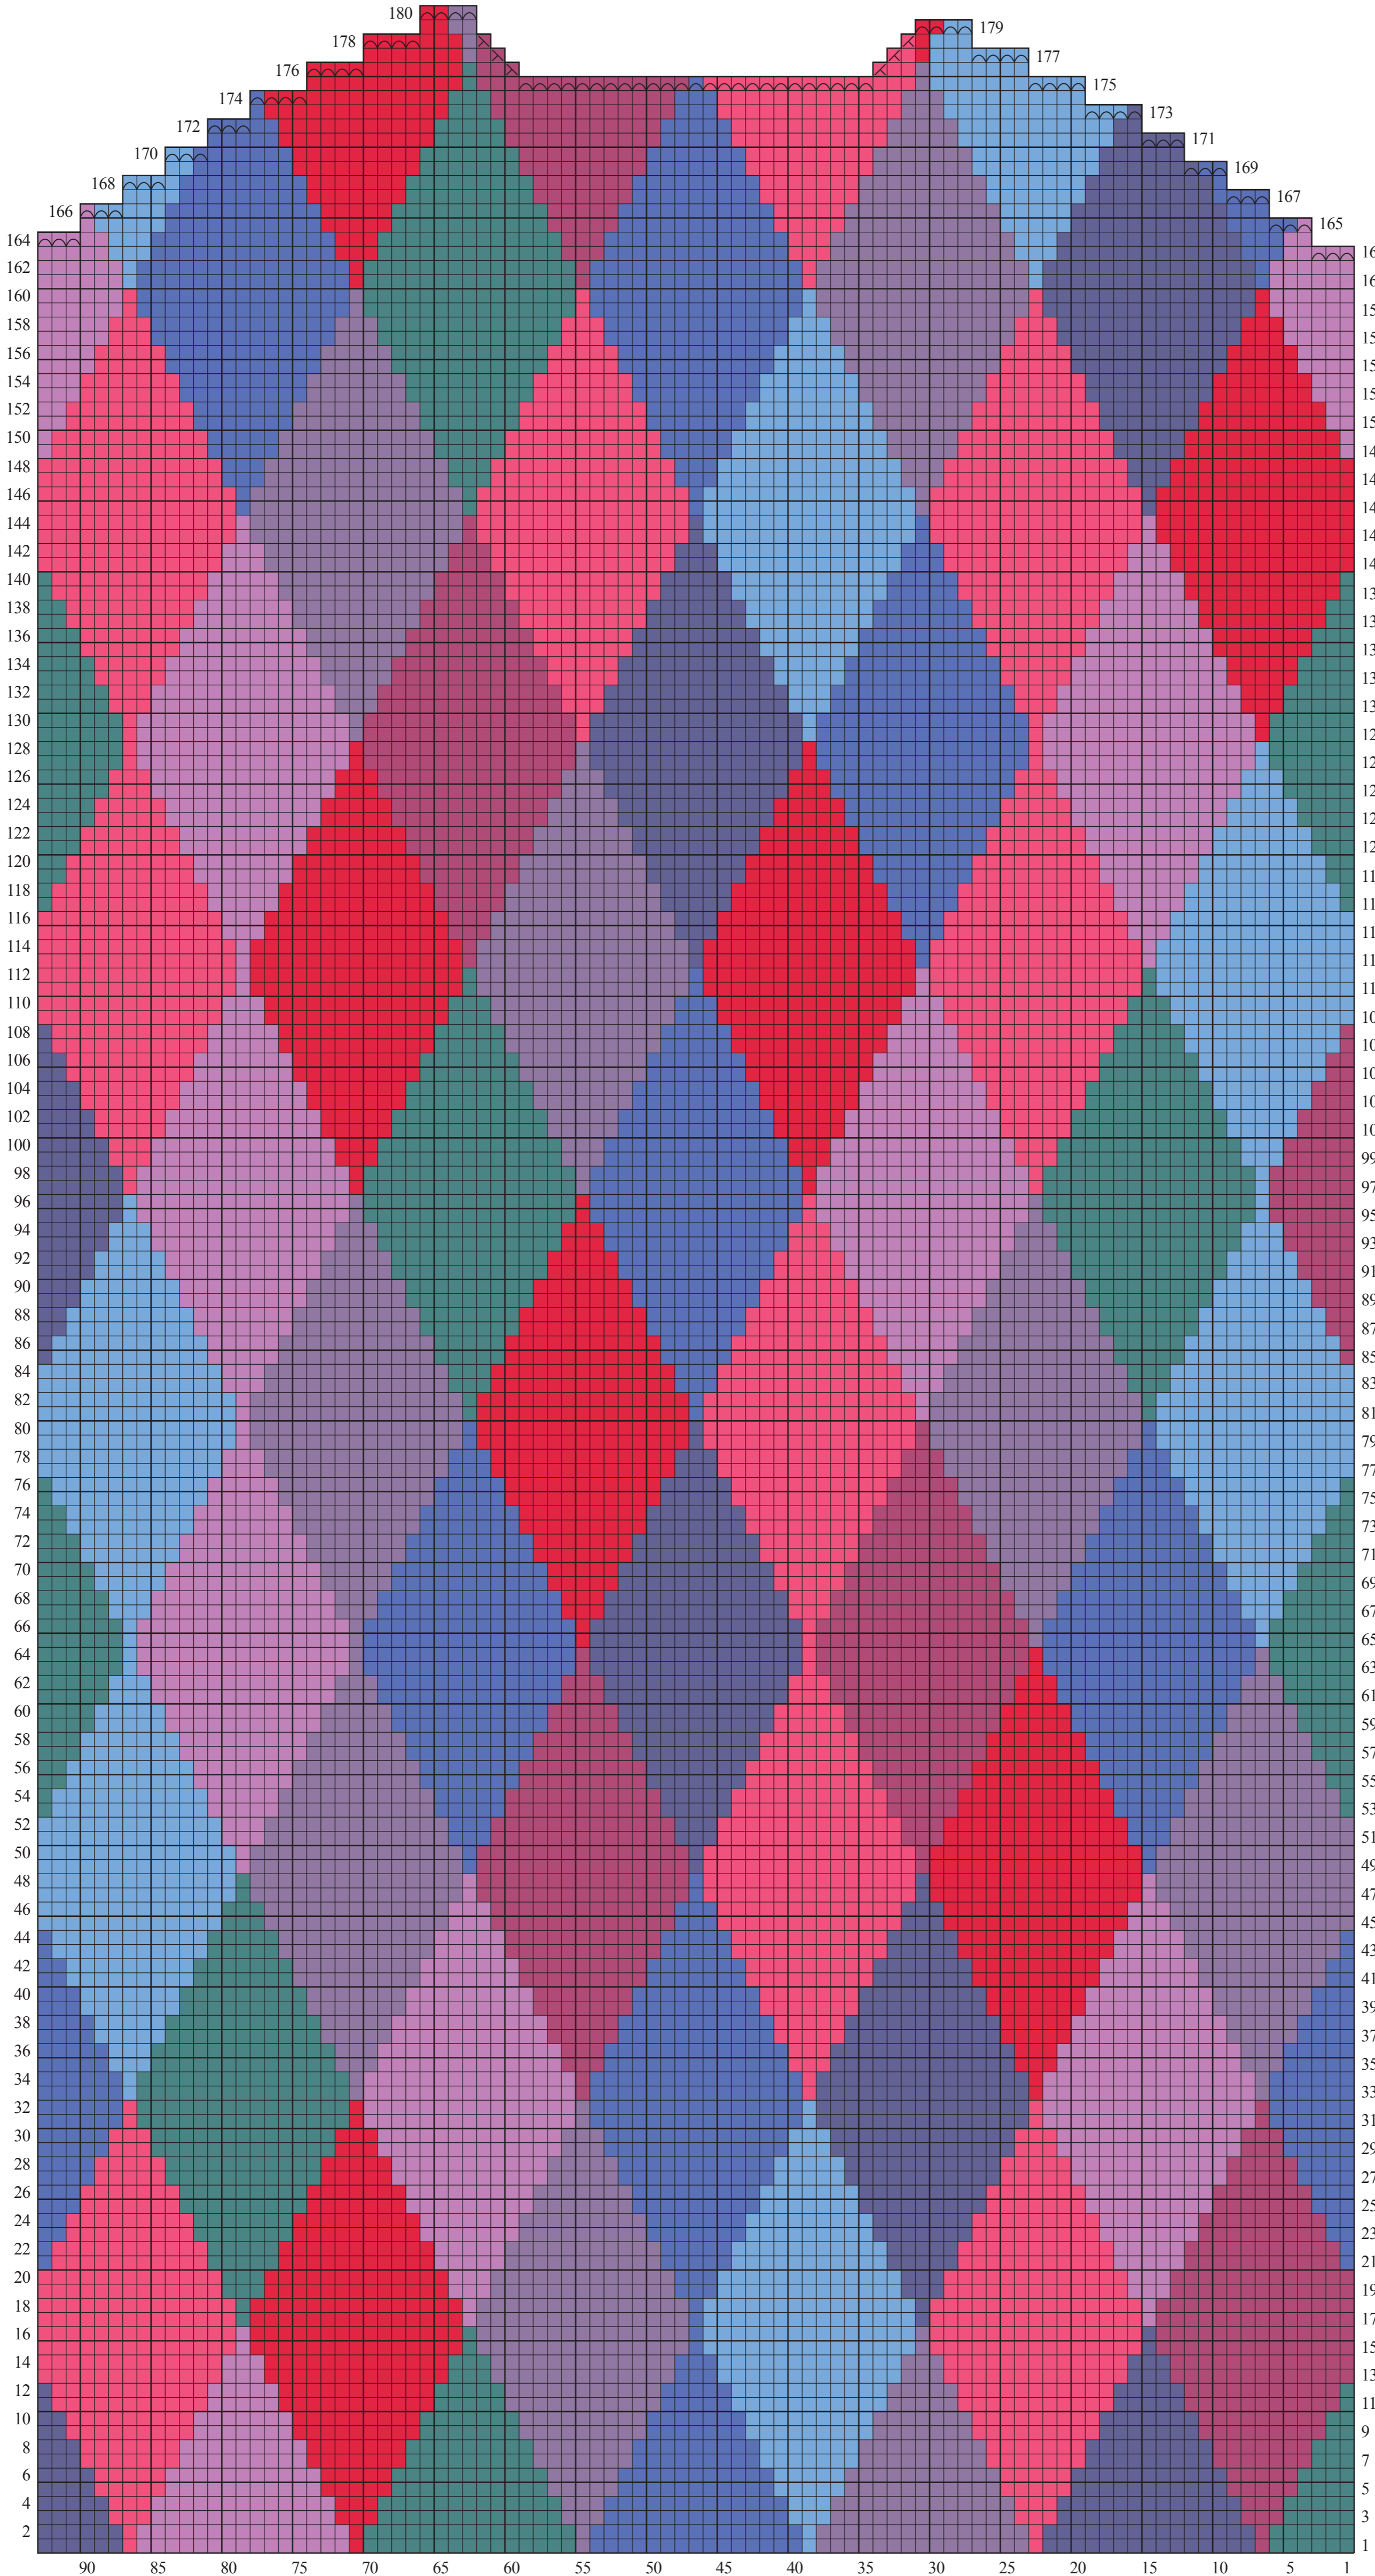

BACK CHART - SIZE 34"/86.5CM

- Stitch Key**
- k on RS, p on WS
 - ⊞ sl st to st holder
 - ⊞ bind off
 - ⊞ k2tog
 - ⊞ ssk
- Color Key**
- scarlet (A)
 - rage (B)
 - tawny (C)
 - amethyst (D)
 - ciel (E)
 - ultramarine (F)
 - pine (G)
 - heliotrope (H)
 - seafarer (I)