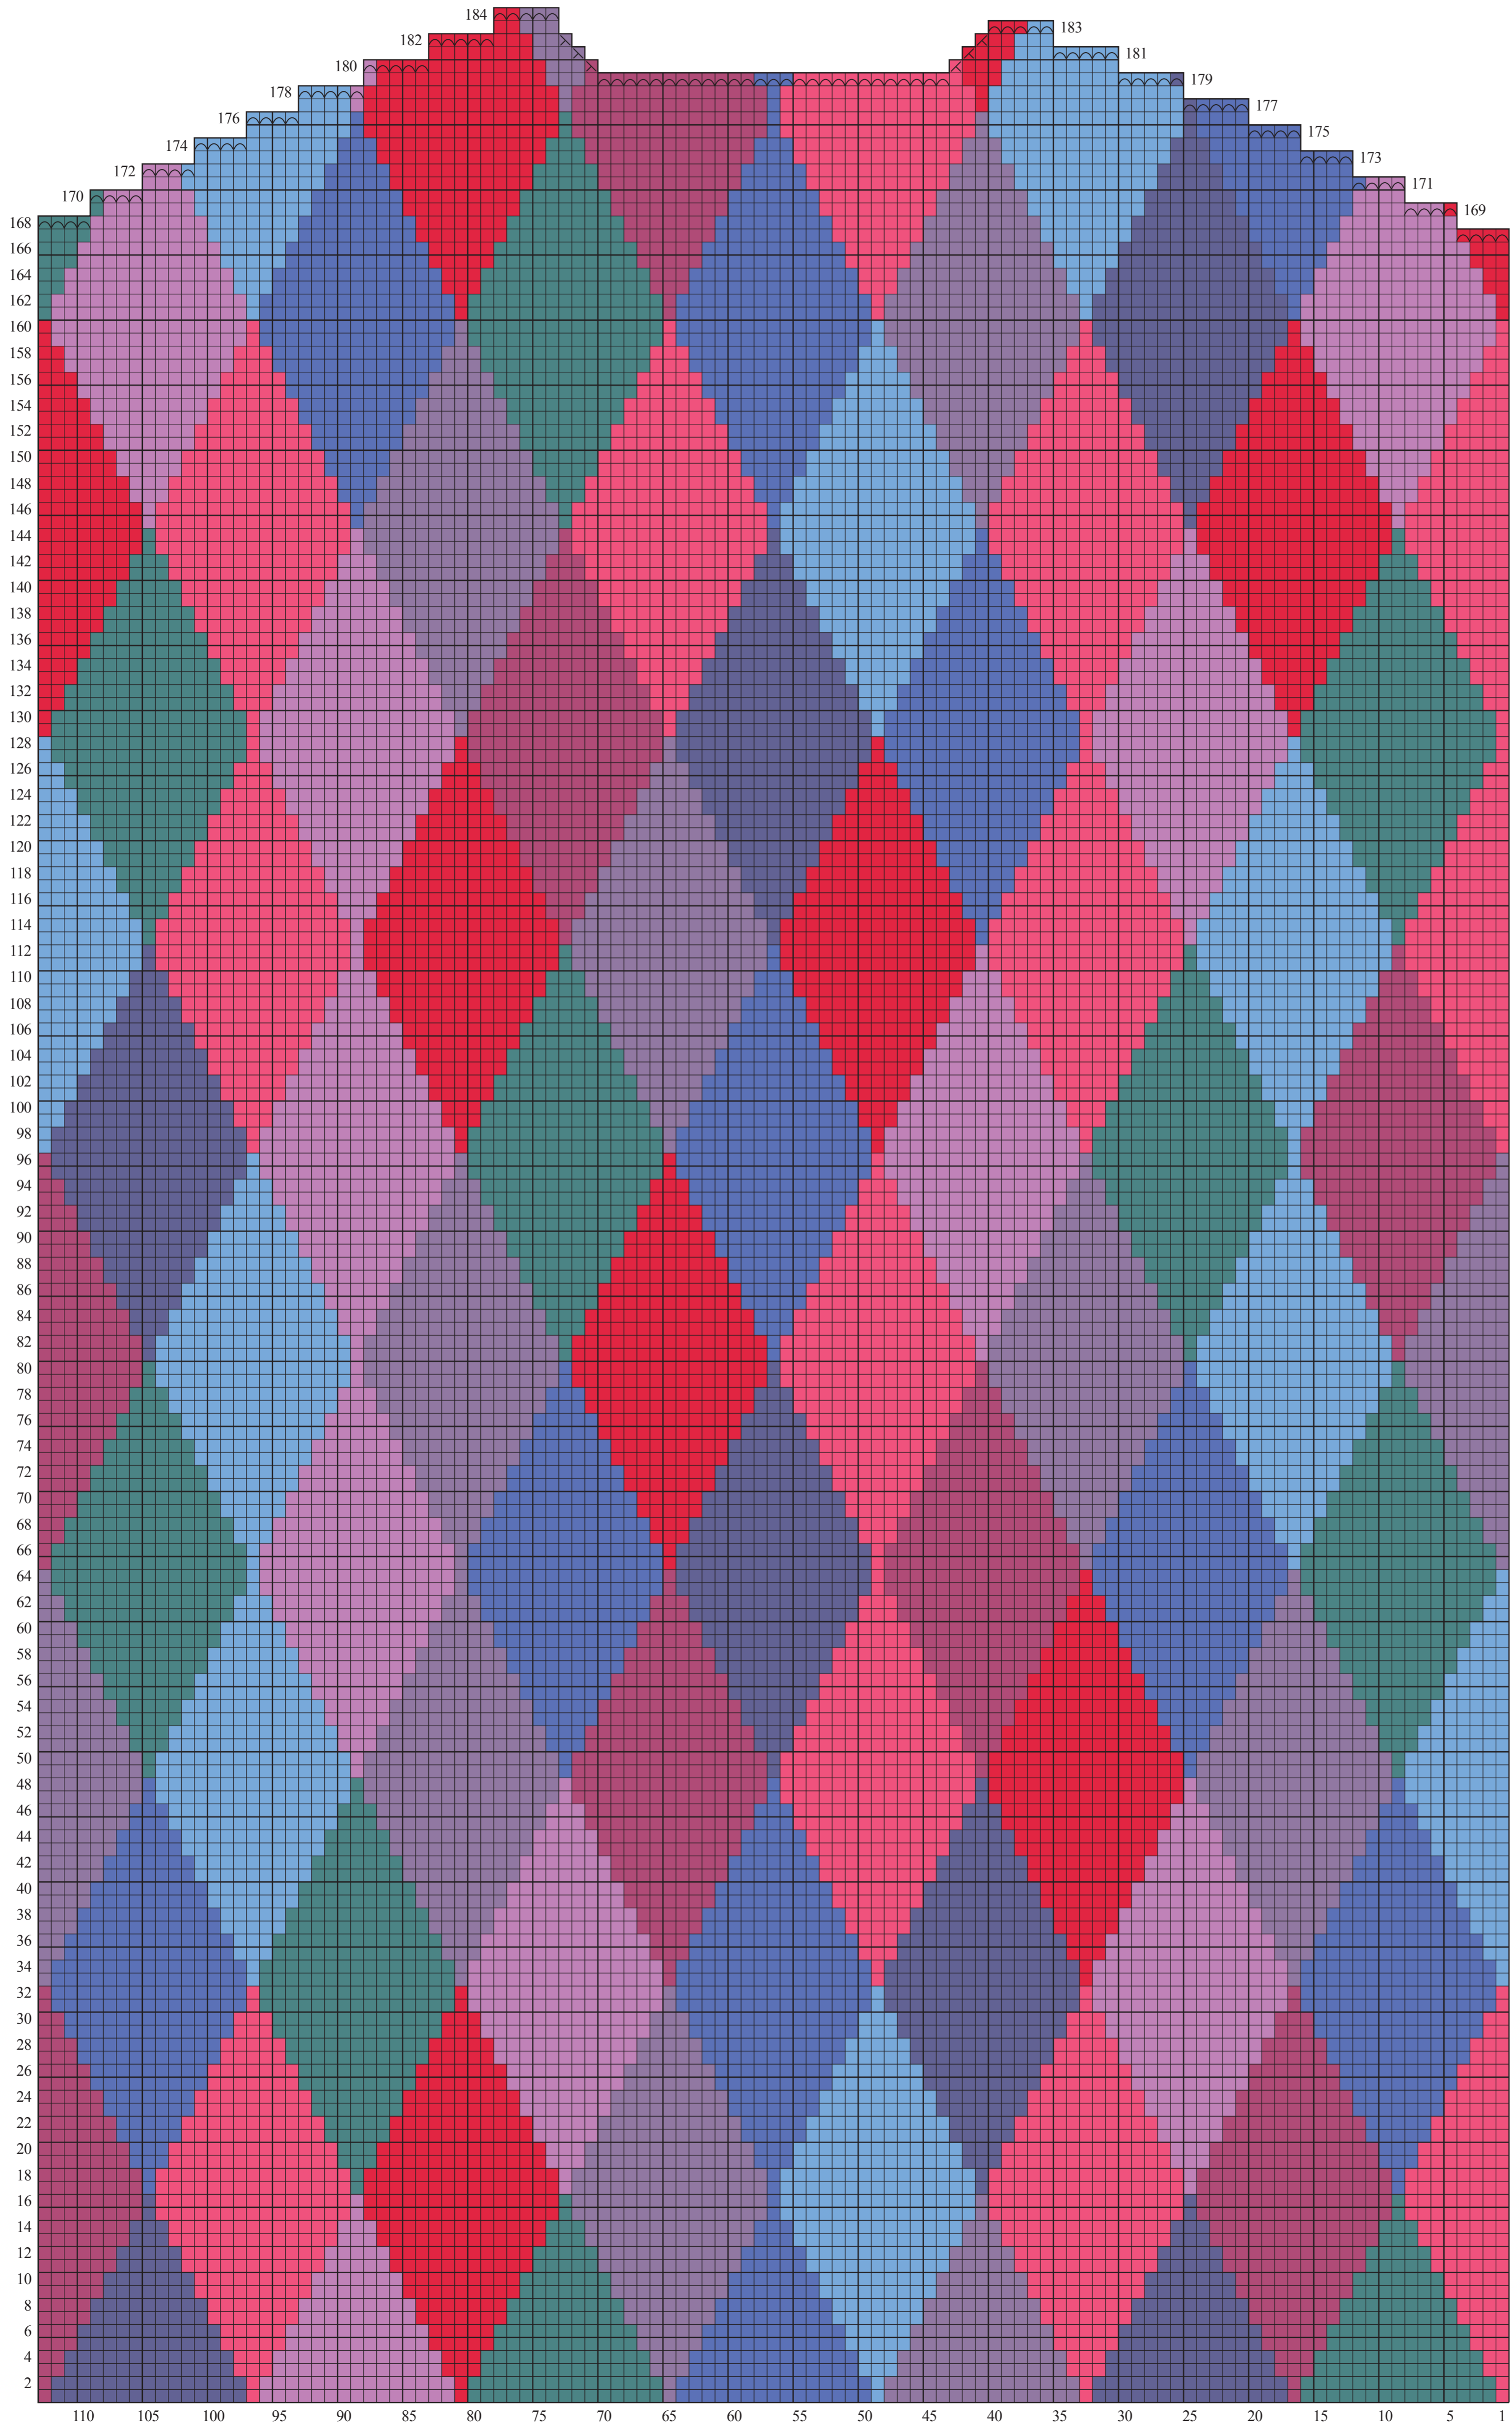

BACK CHART – SIZE 41"/104CM

- Stitch Key**
- k on RS, p on WS
 - ⊞ sl st to st holder
 - ⊞ bind off
 - ⊞ k2tog
 - ⊞ ssk
- Color Key**
- scarlet (A)
 - rage (B)
 - tawny (C)
 - amethyst (D)
 - ciel (E)
 - ultramarine (F)
 - pine (G)
 - heliotrope (H)
 - seafarer (I)