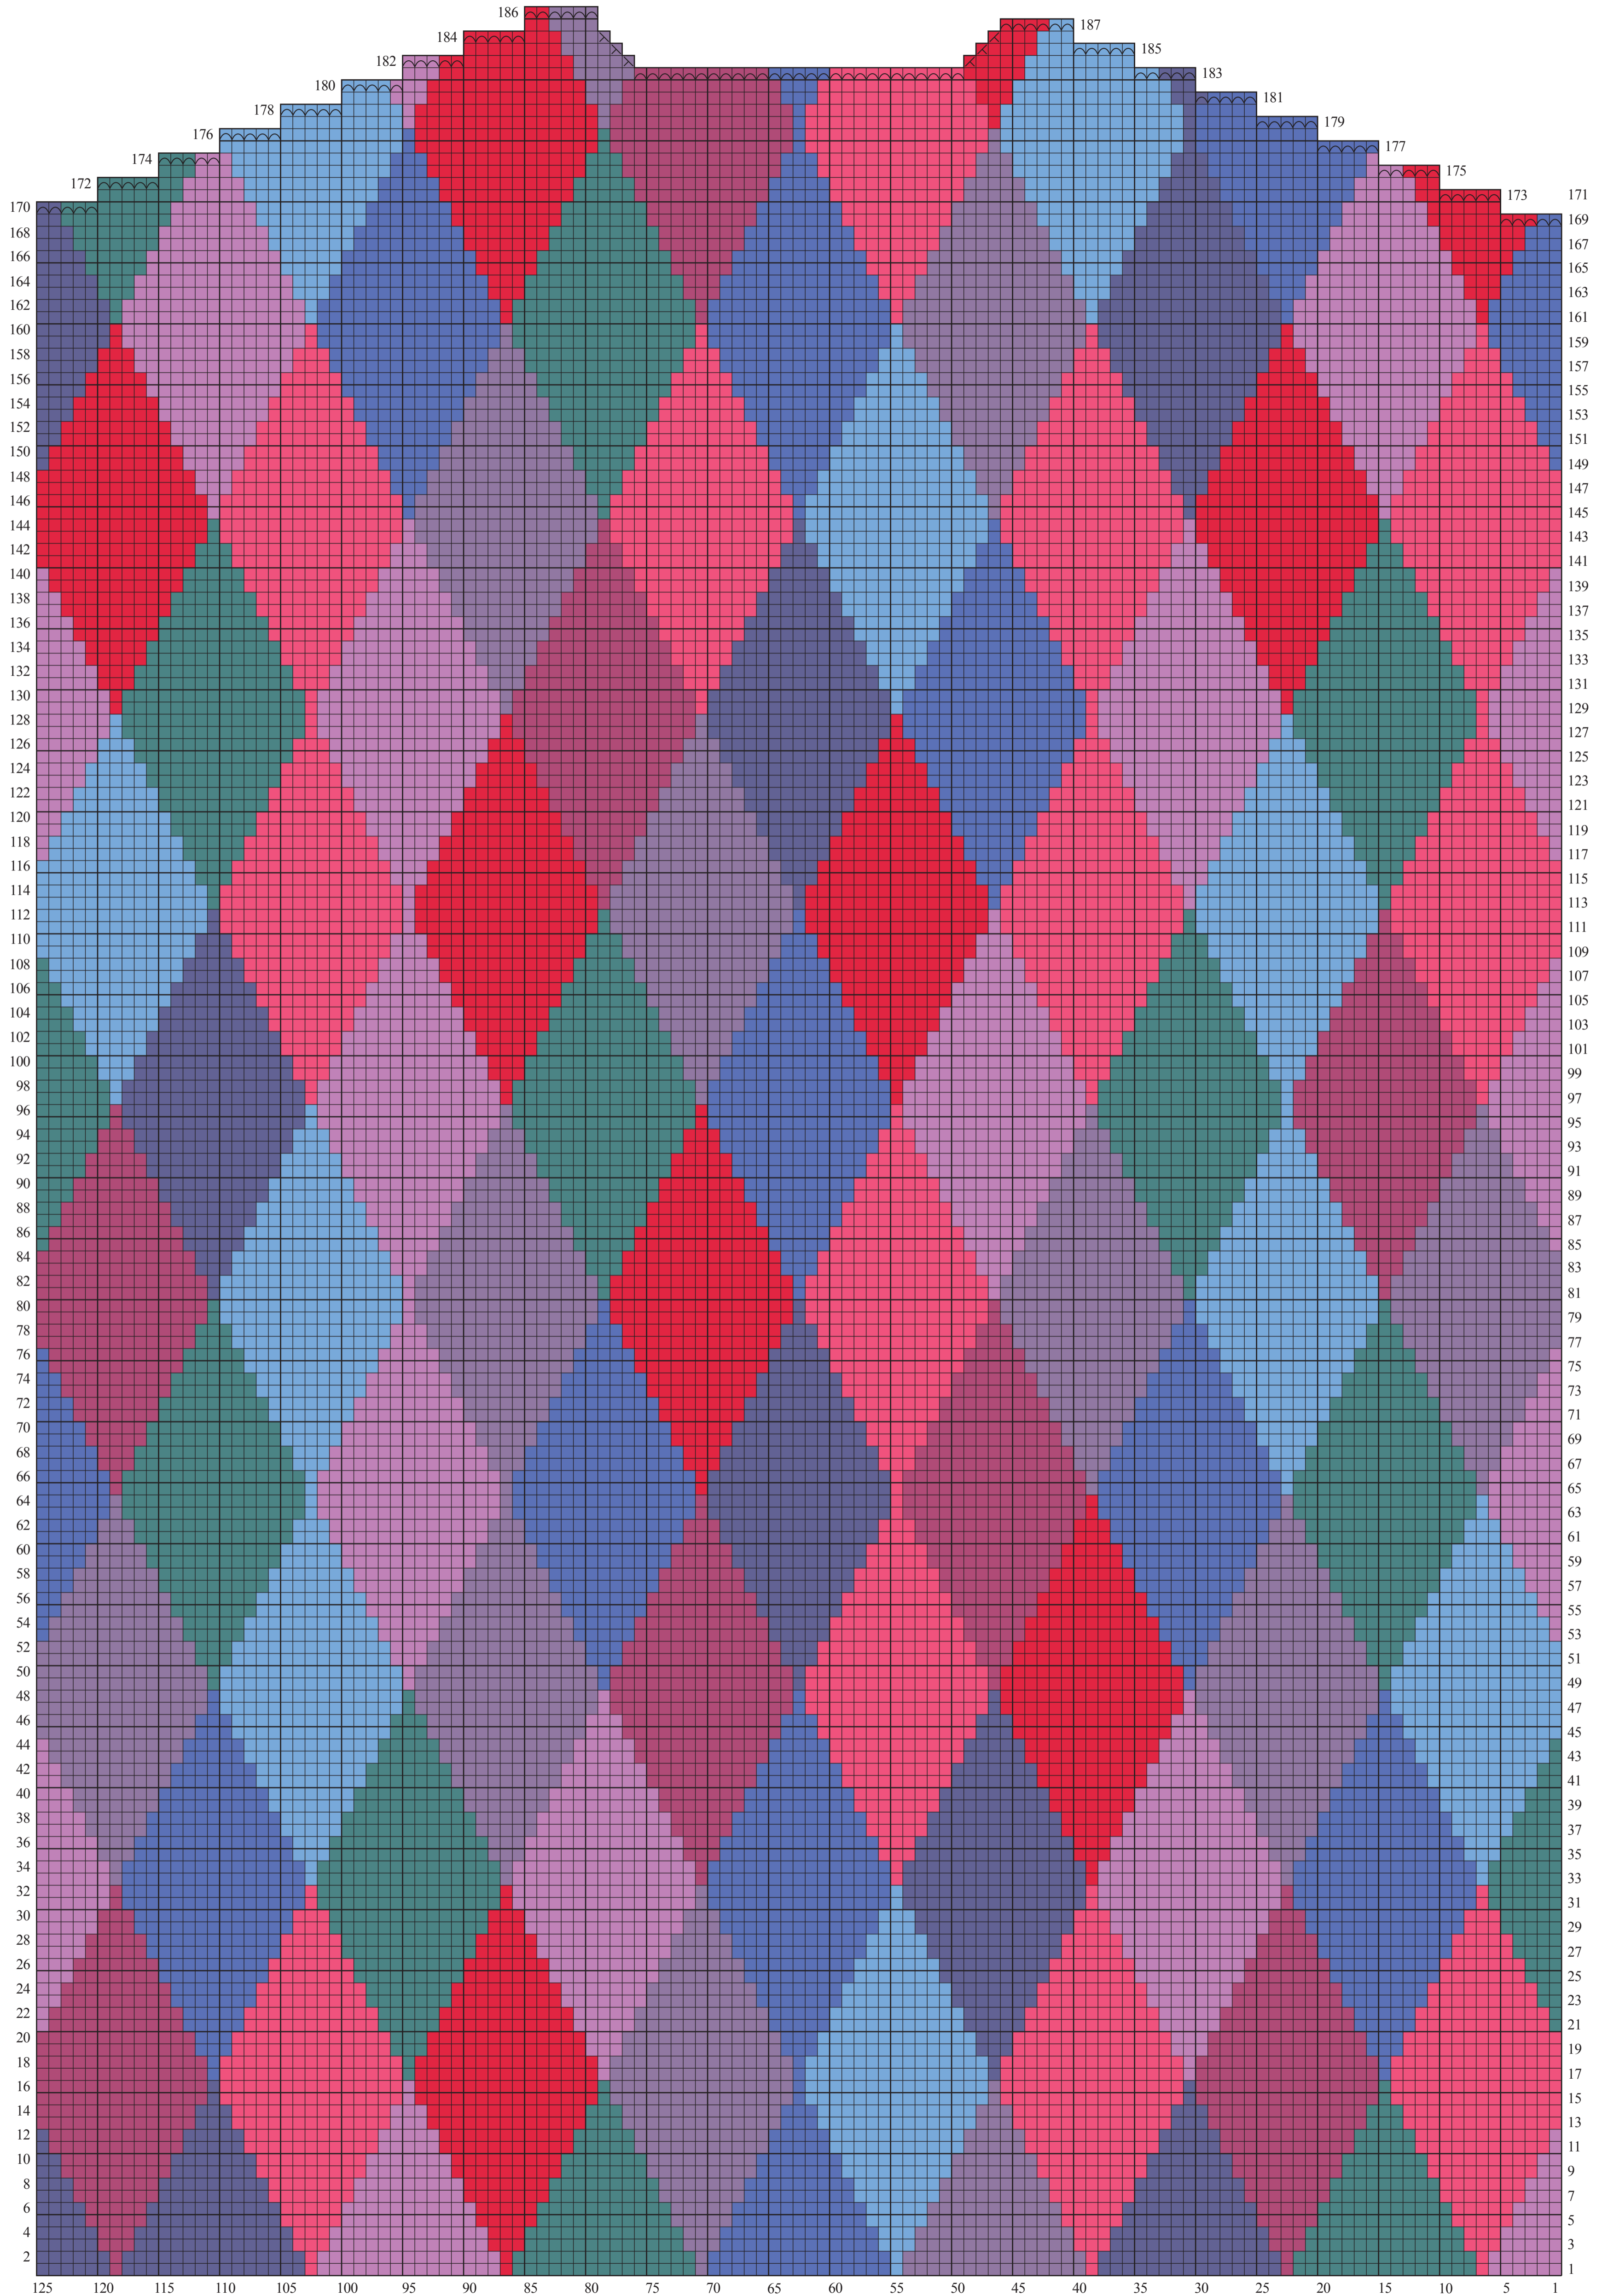

BACK CHART - SIZE 45 1/2"/115.5CM

- Stitch Key**
- k on RS, p on WS
  - ⊞ sl st to st holder
  - ⊞ bind off
  - ⊞ k2tog
  - ⊞ ssk
- Color Key**
- scarlet (A)
  - rage (B)
  - tawny (C)
  - amethyst (D)
  - ciel (E)
  - ultramarine (F)
  - pine (G)
  - heliotrope (H)
  - seafarer (I)