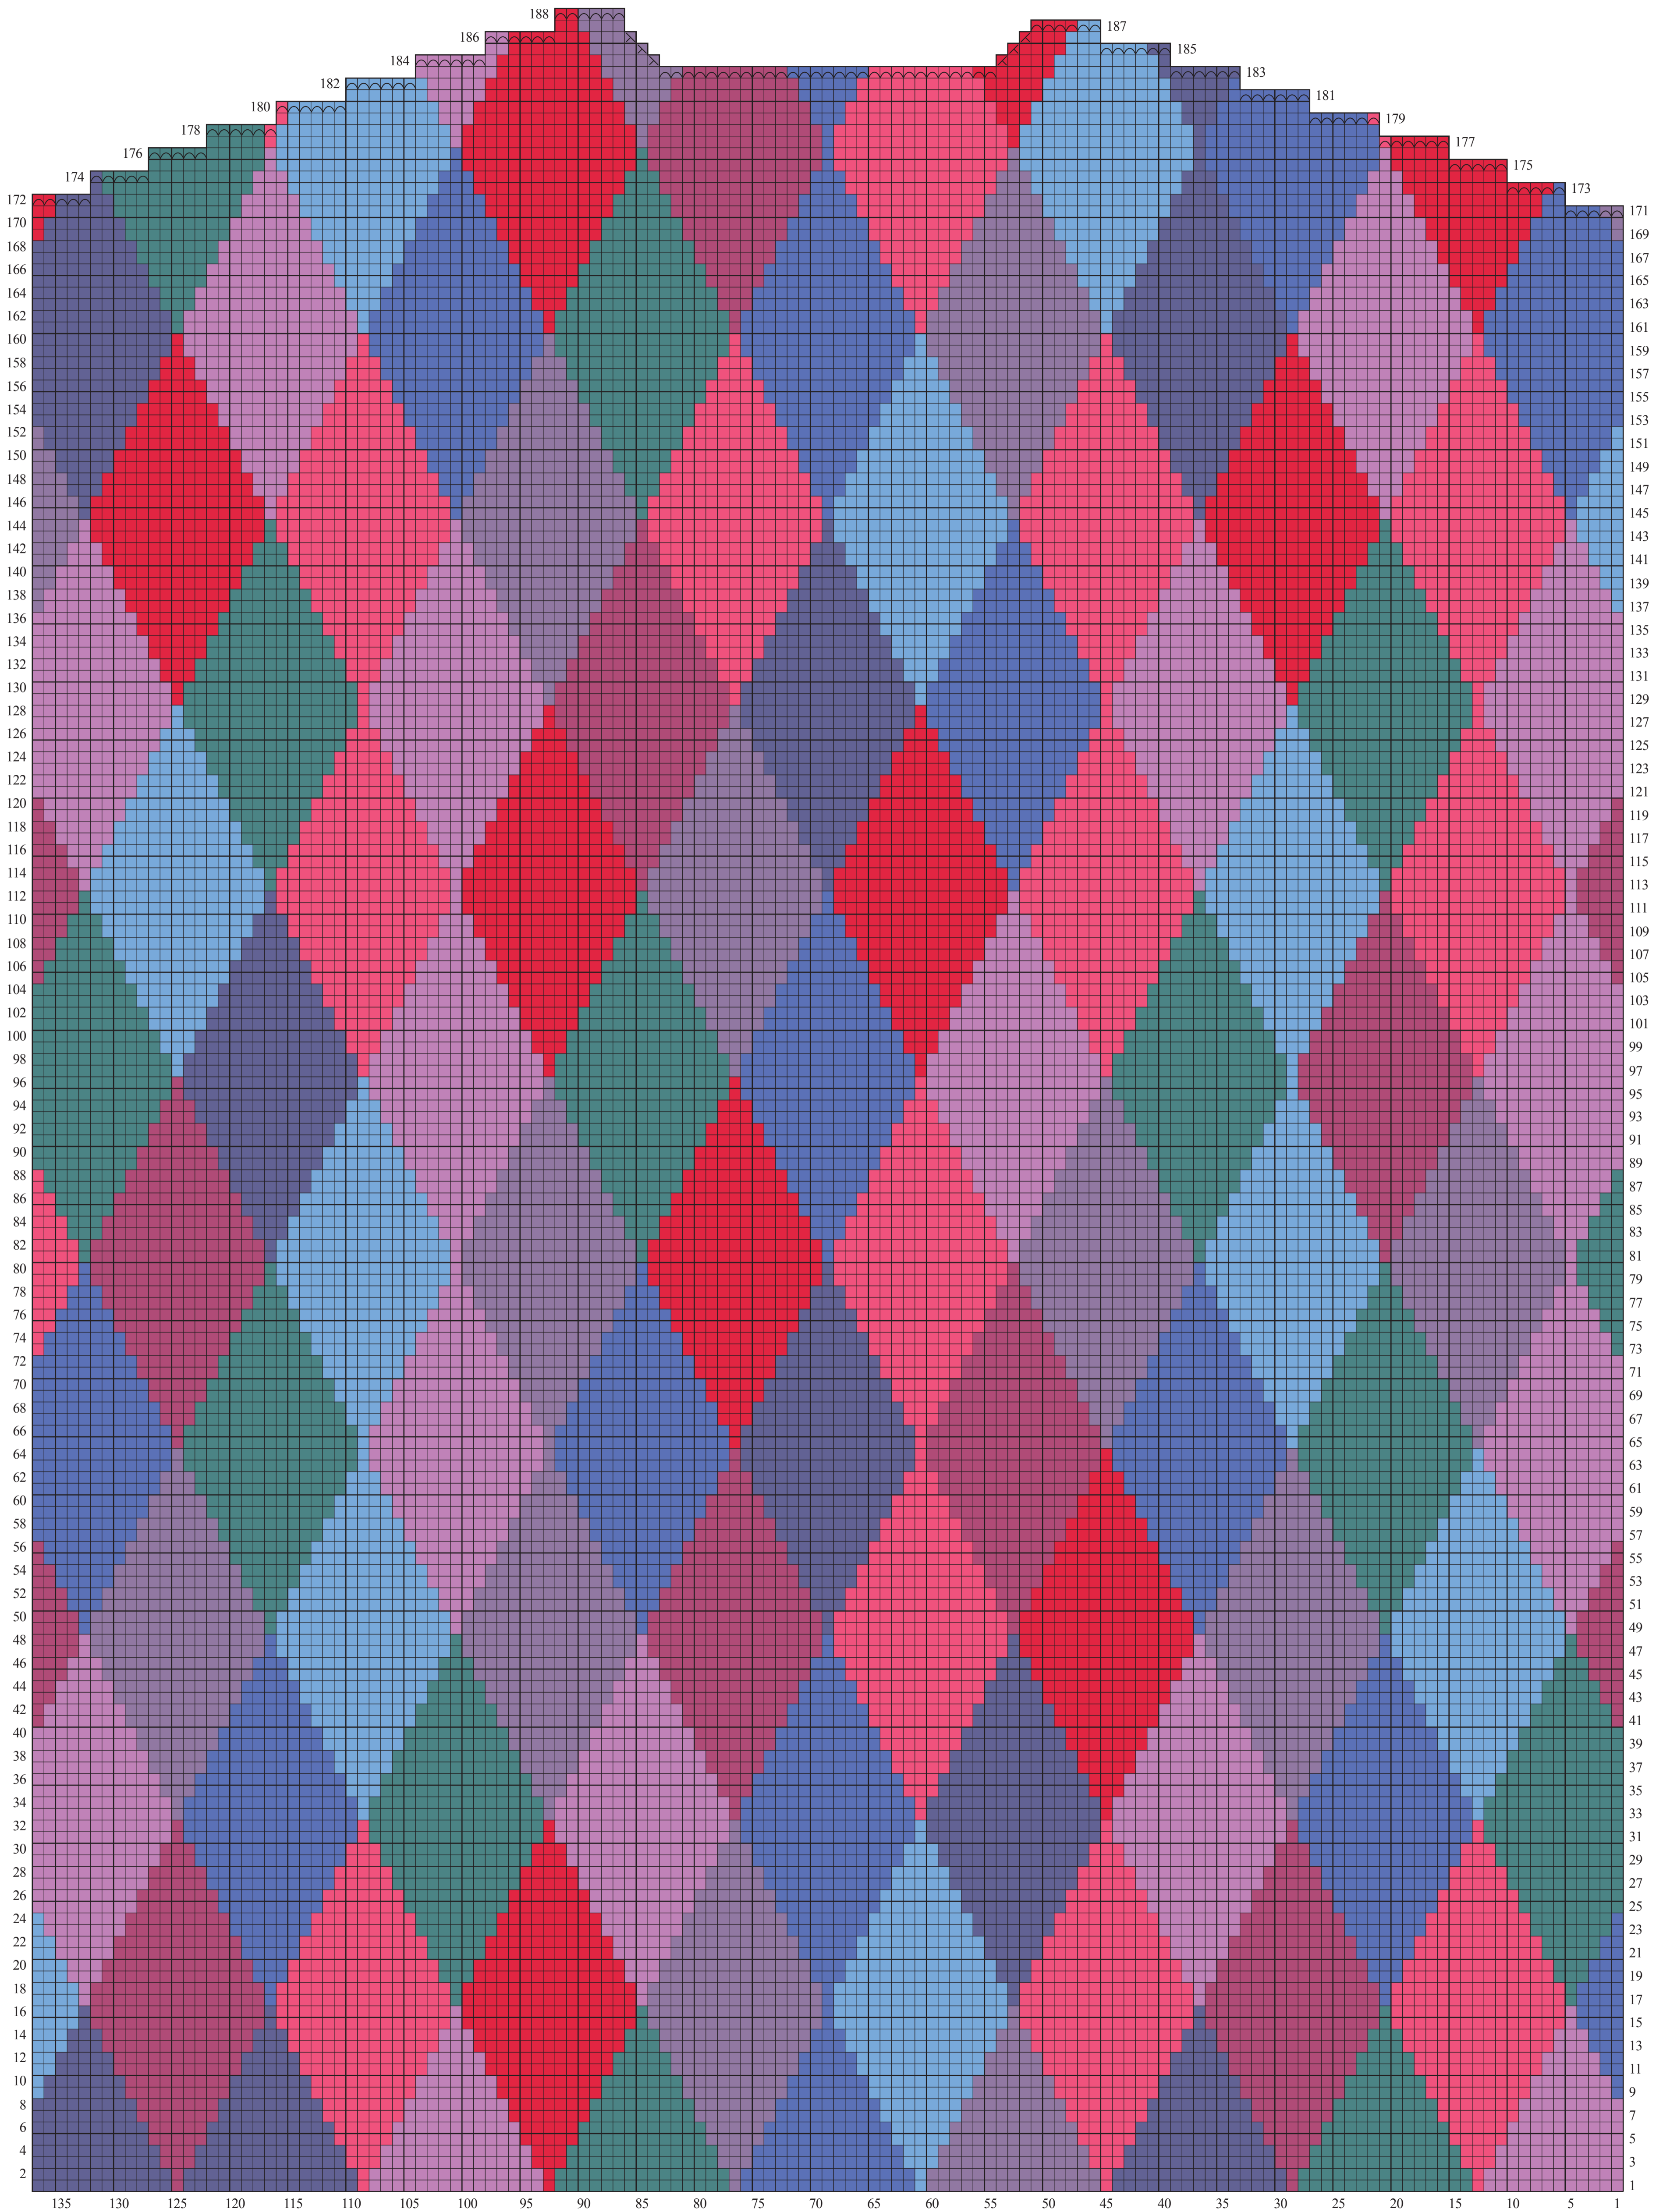

BACK CHART - SIZE 50"/127CM

**Stitch Key**

- k on RS, p on WS
- ⊞ sl st to st holder
- ⊞ bind off
- ⊞ k2tog
- ⊞ ssk

**Color Key**

- scarlet (A)
- rage (B)
- tawny (C)
- amethyst (D)
- ciel (E)
- ultramarine (F)
- pine (G)
- heliotrope (H)
- seafarer (I)