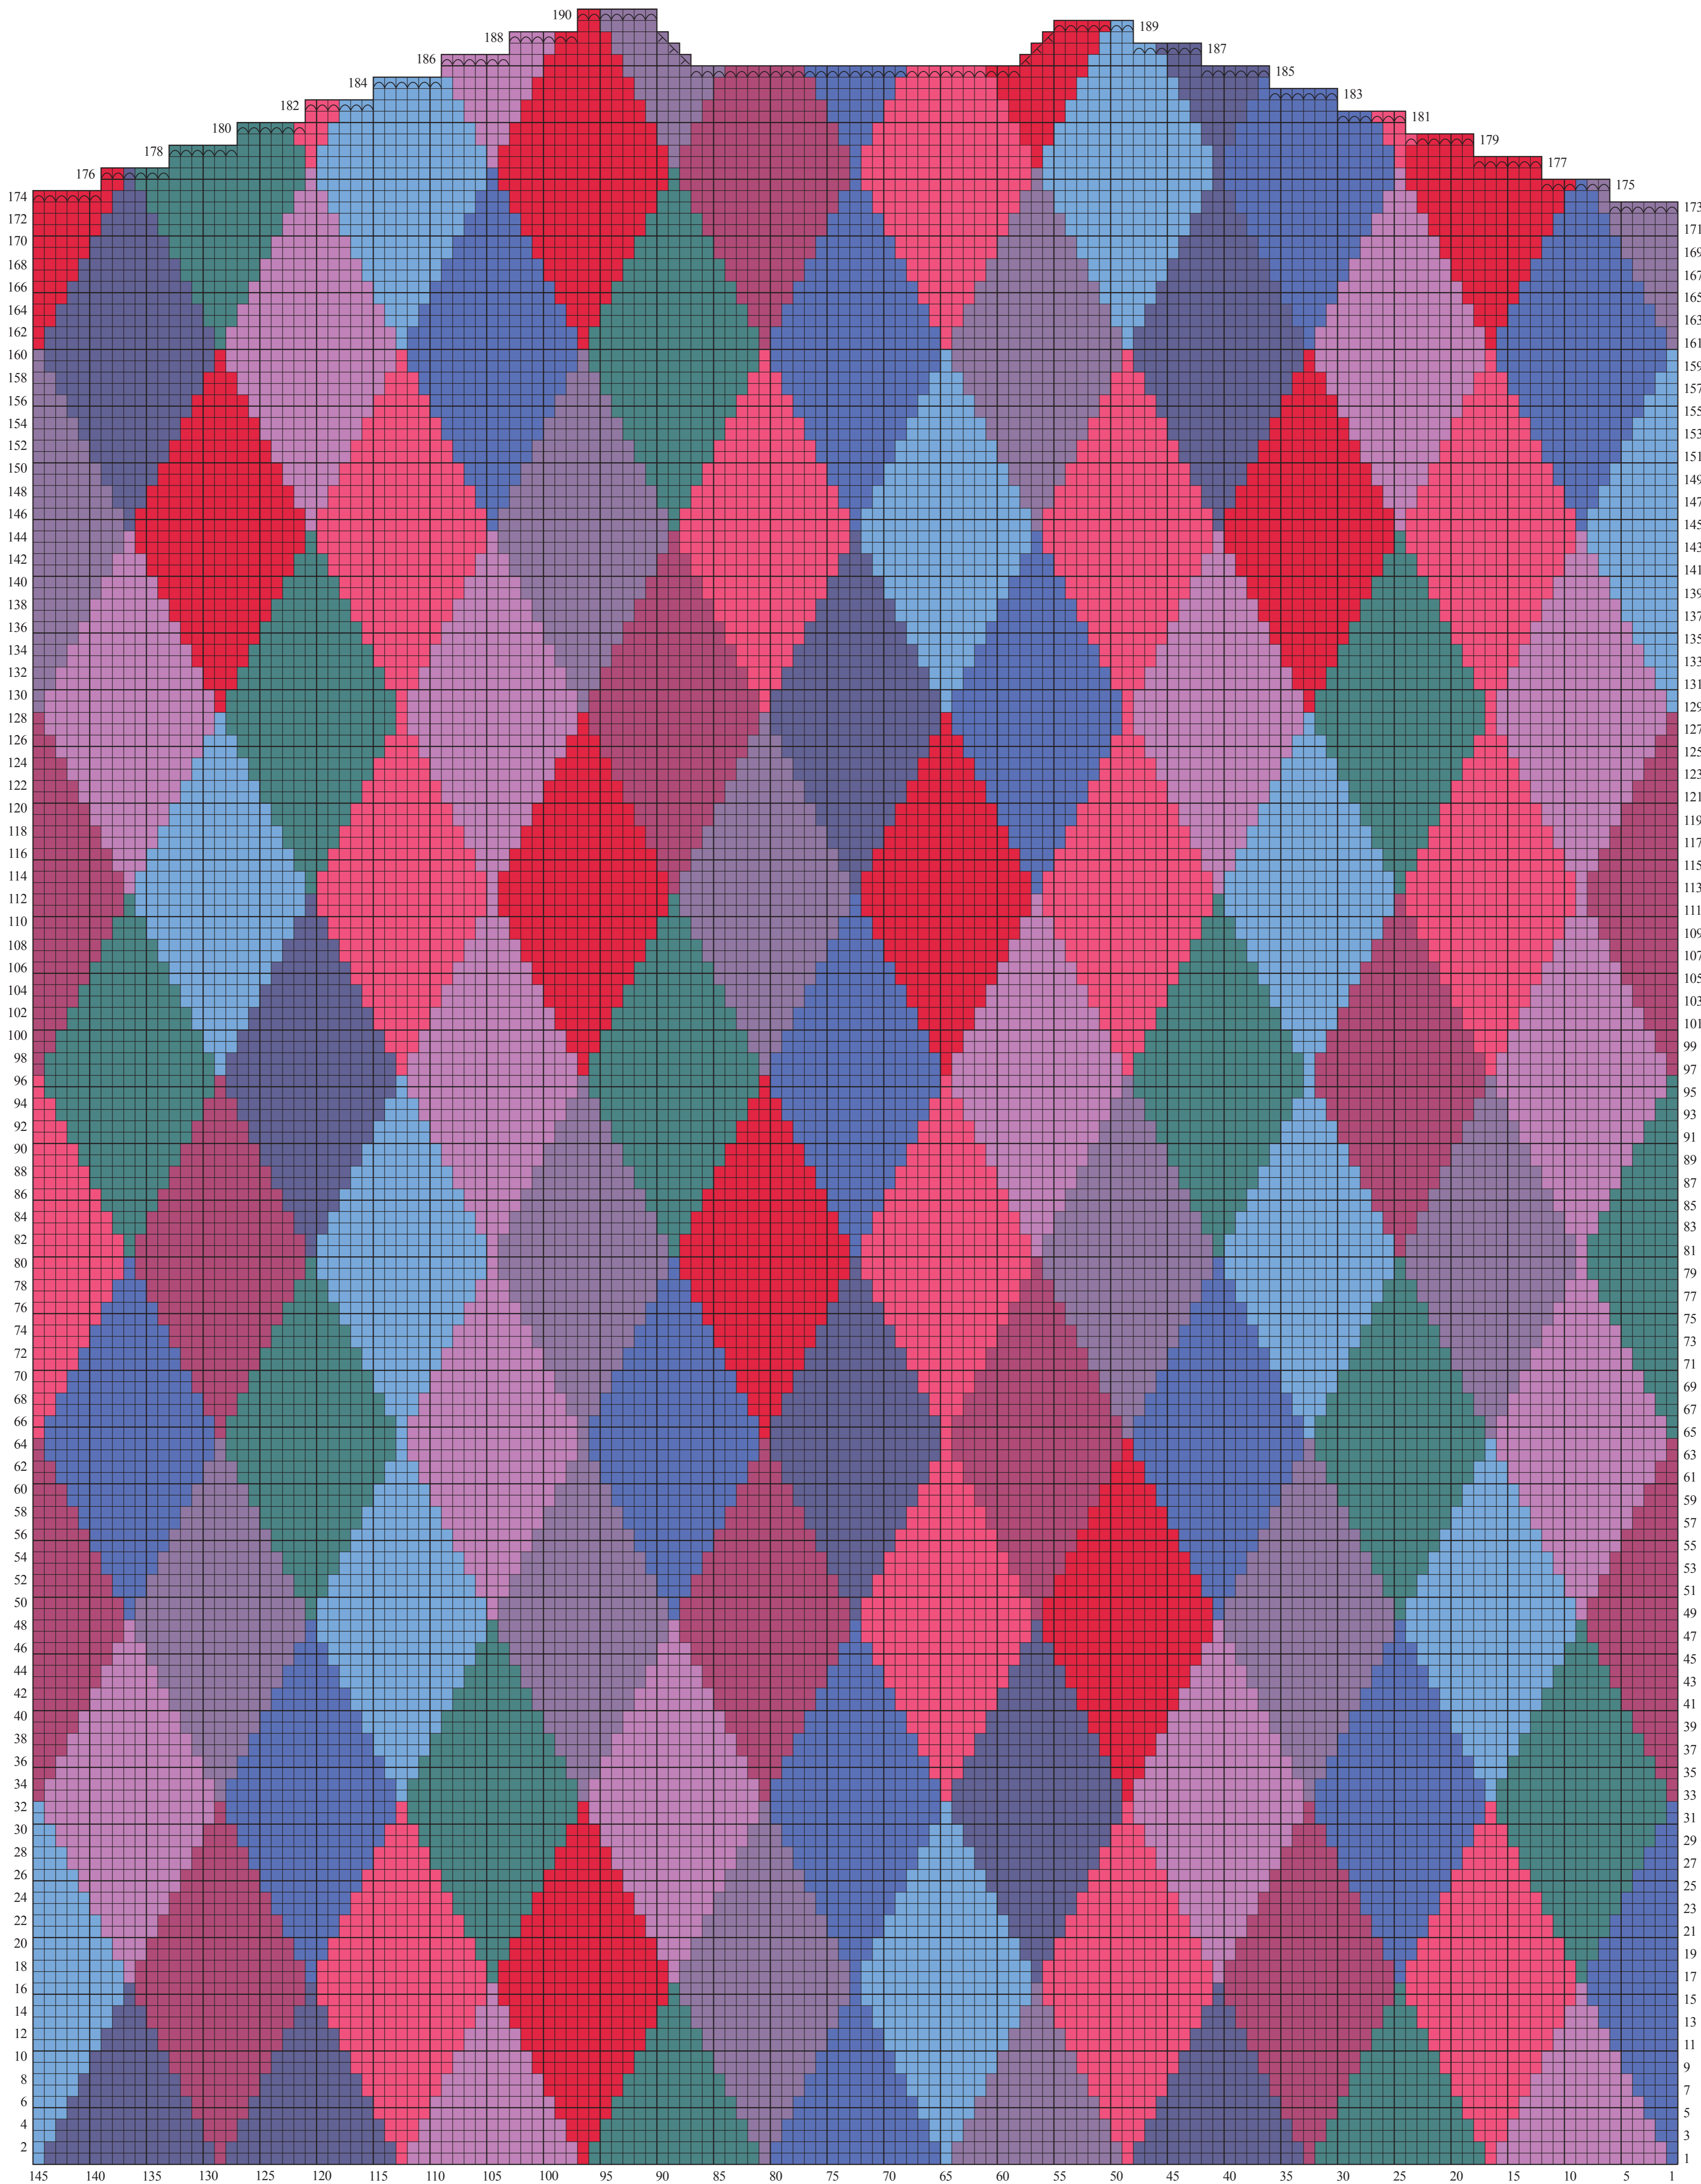

BACK CHART - SIZE 52.5"/133.5CM

Stitch Key

- k on RS, p on WS
- ⊞ sl st to st holder
- ⊞ bind off
- ⊞ k2tog
- ⊞ ssk

Color Key

- scarlet (A)
- rage (B)
- tawny (C)
- amethyst (D)
- ciel (E)
- ultramarine (F)
- pine (G)
- heliotrope (H)
- seafarer (I)