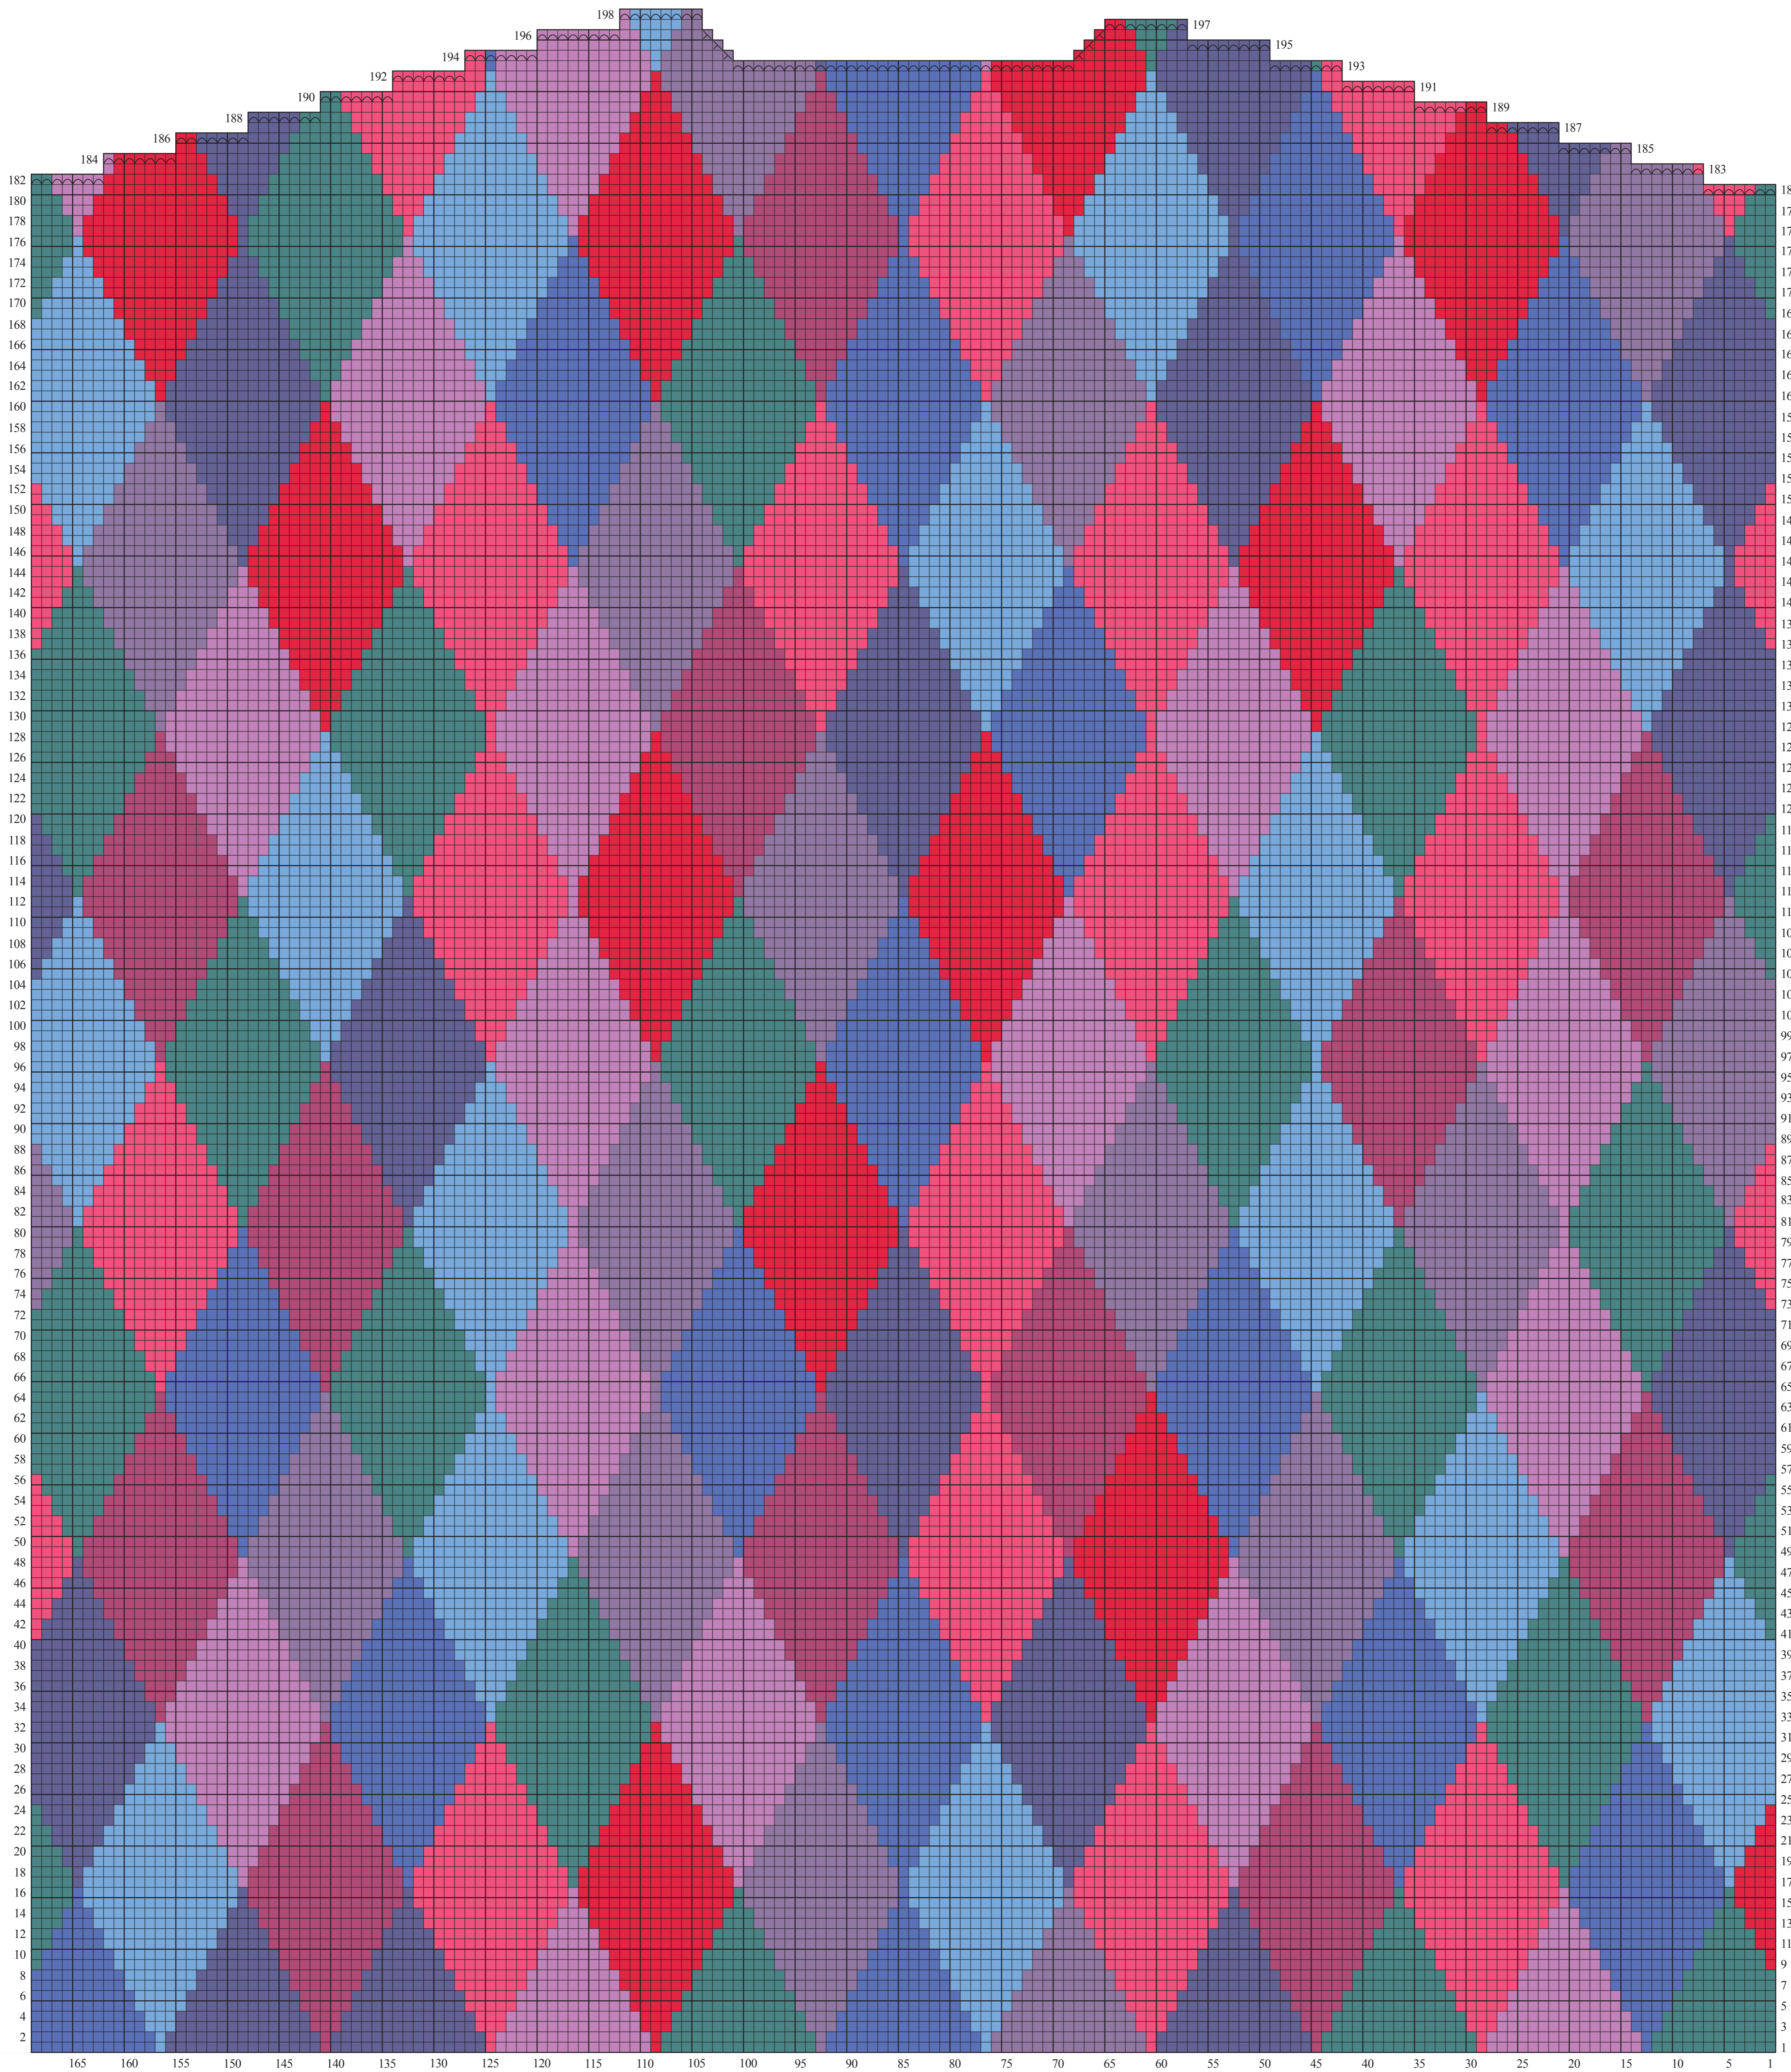

BACK CHART - SIZE 61½"/156CM

- Stitch Key**
- k on RS, p on WS
 - ▣ sl st to st holder
 - ⊠ bind off
 - ⊞ k2tog
 - ⊟ ssk

- Color Key**
- scarlet (A)
 - rage (B)
 - tawny (C)
 - amethyst (D)
 - ciel (E)
 - ultramarine (F)
 - pine (G)
 - heliotrope (H)
 - seafarer (I)