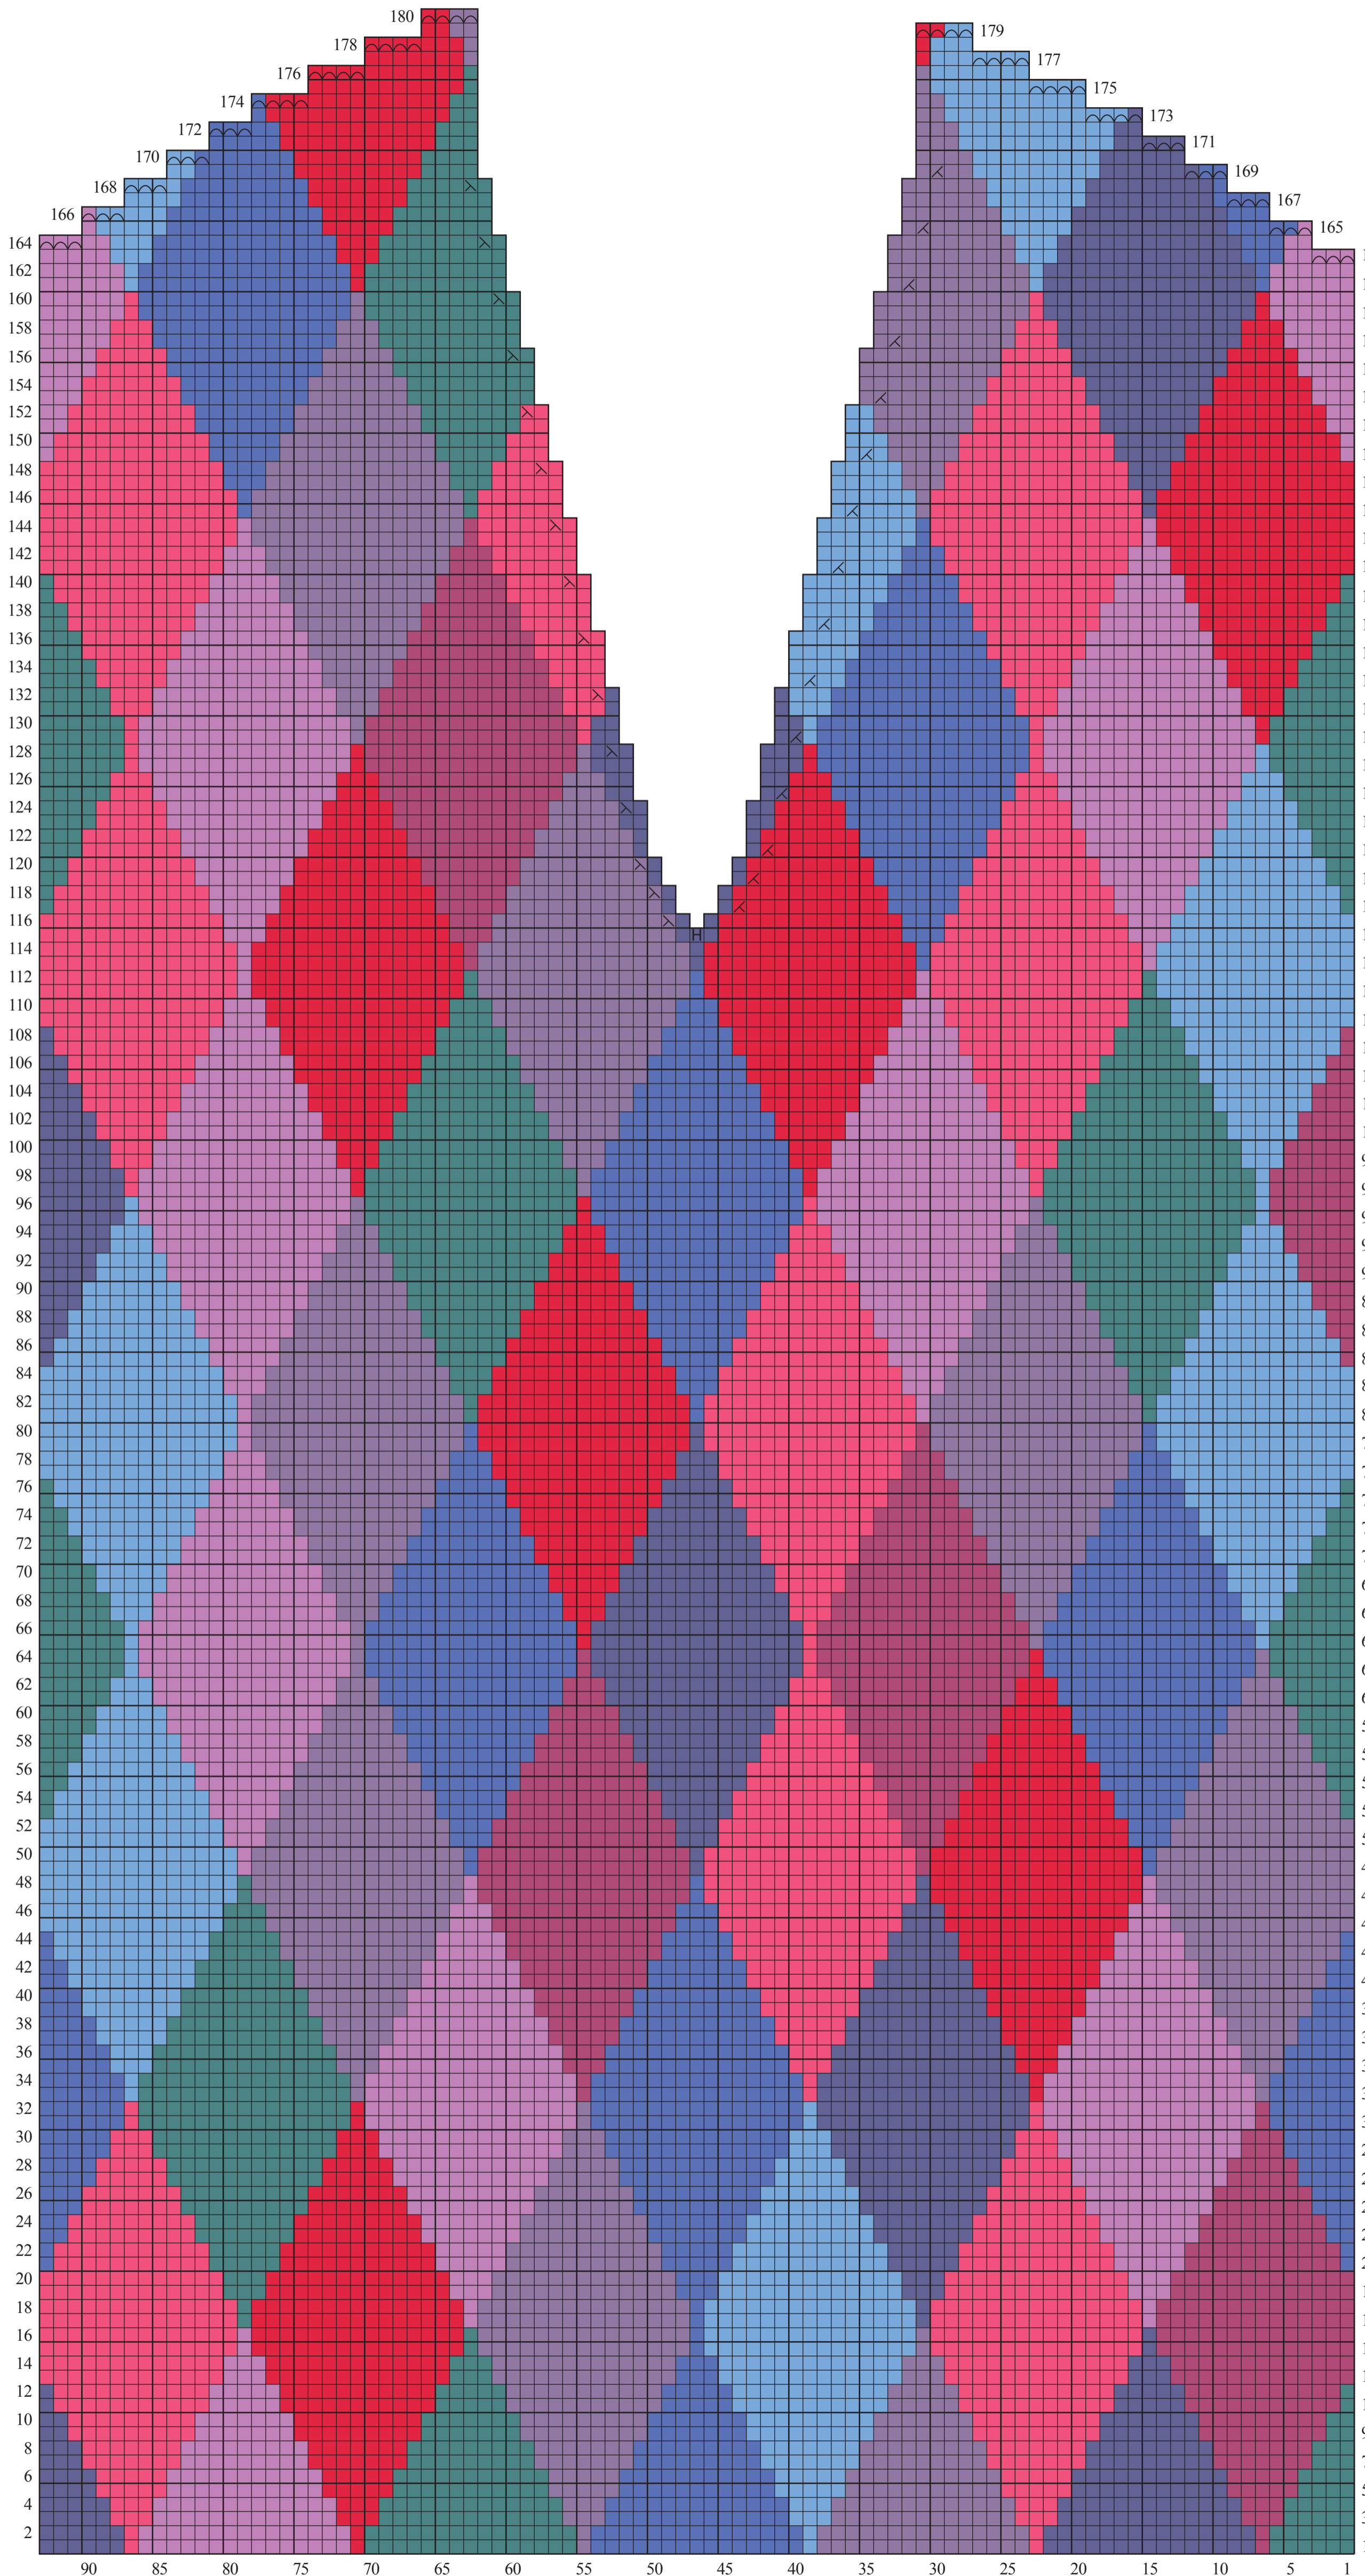

FRONT CHART – SIZE 34"/86.5CM

- Stitch Key**
- k on RS, p on WS
 - ⊞ sl st to st holder
 - ⊞ bind off
 - ⊞ k2tog
 - ⊞ ssk
- Color Key**
- scarlet (A)
 - rage (B)
 - tawny (C)
 - amethyst (D)
 - ciel (E)
 - ultramarine (F)
 - pine (G)
 - heliotrope (H)
 - seafarer (I)