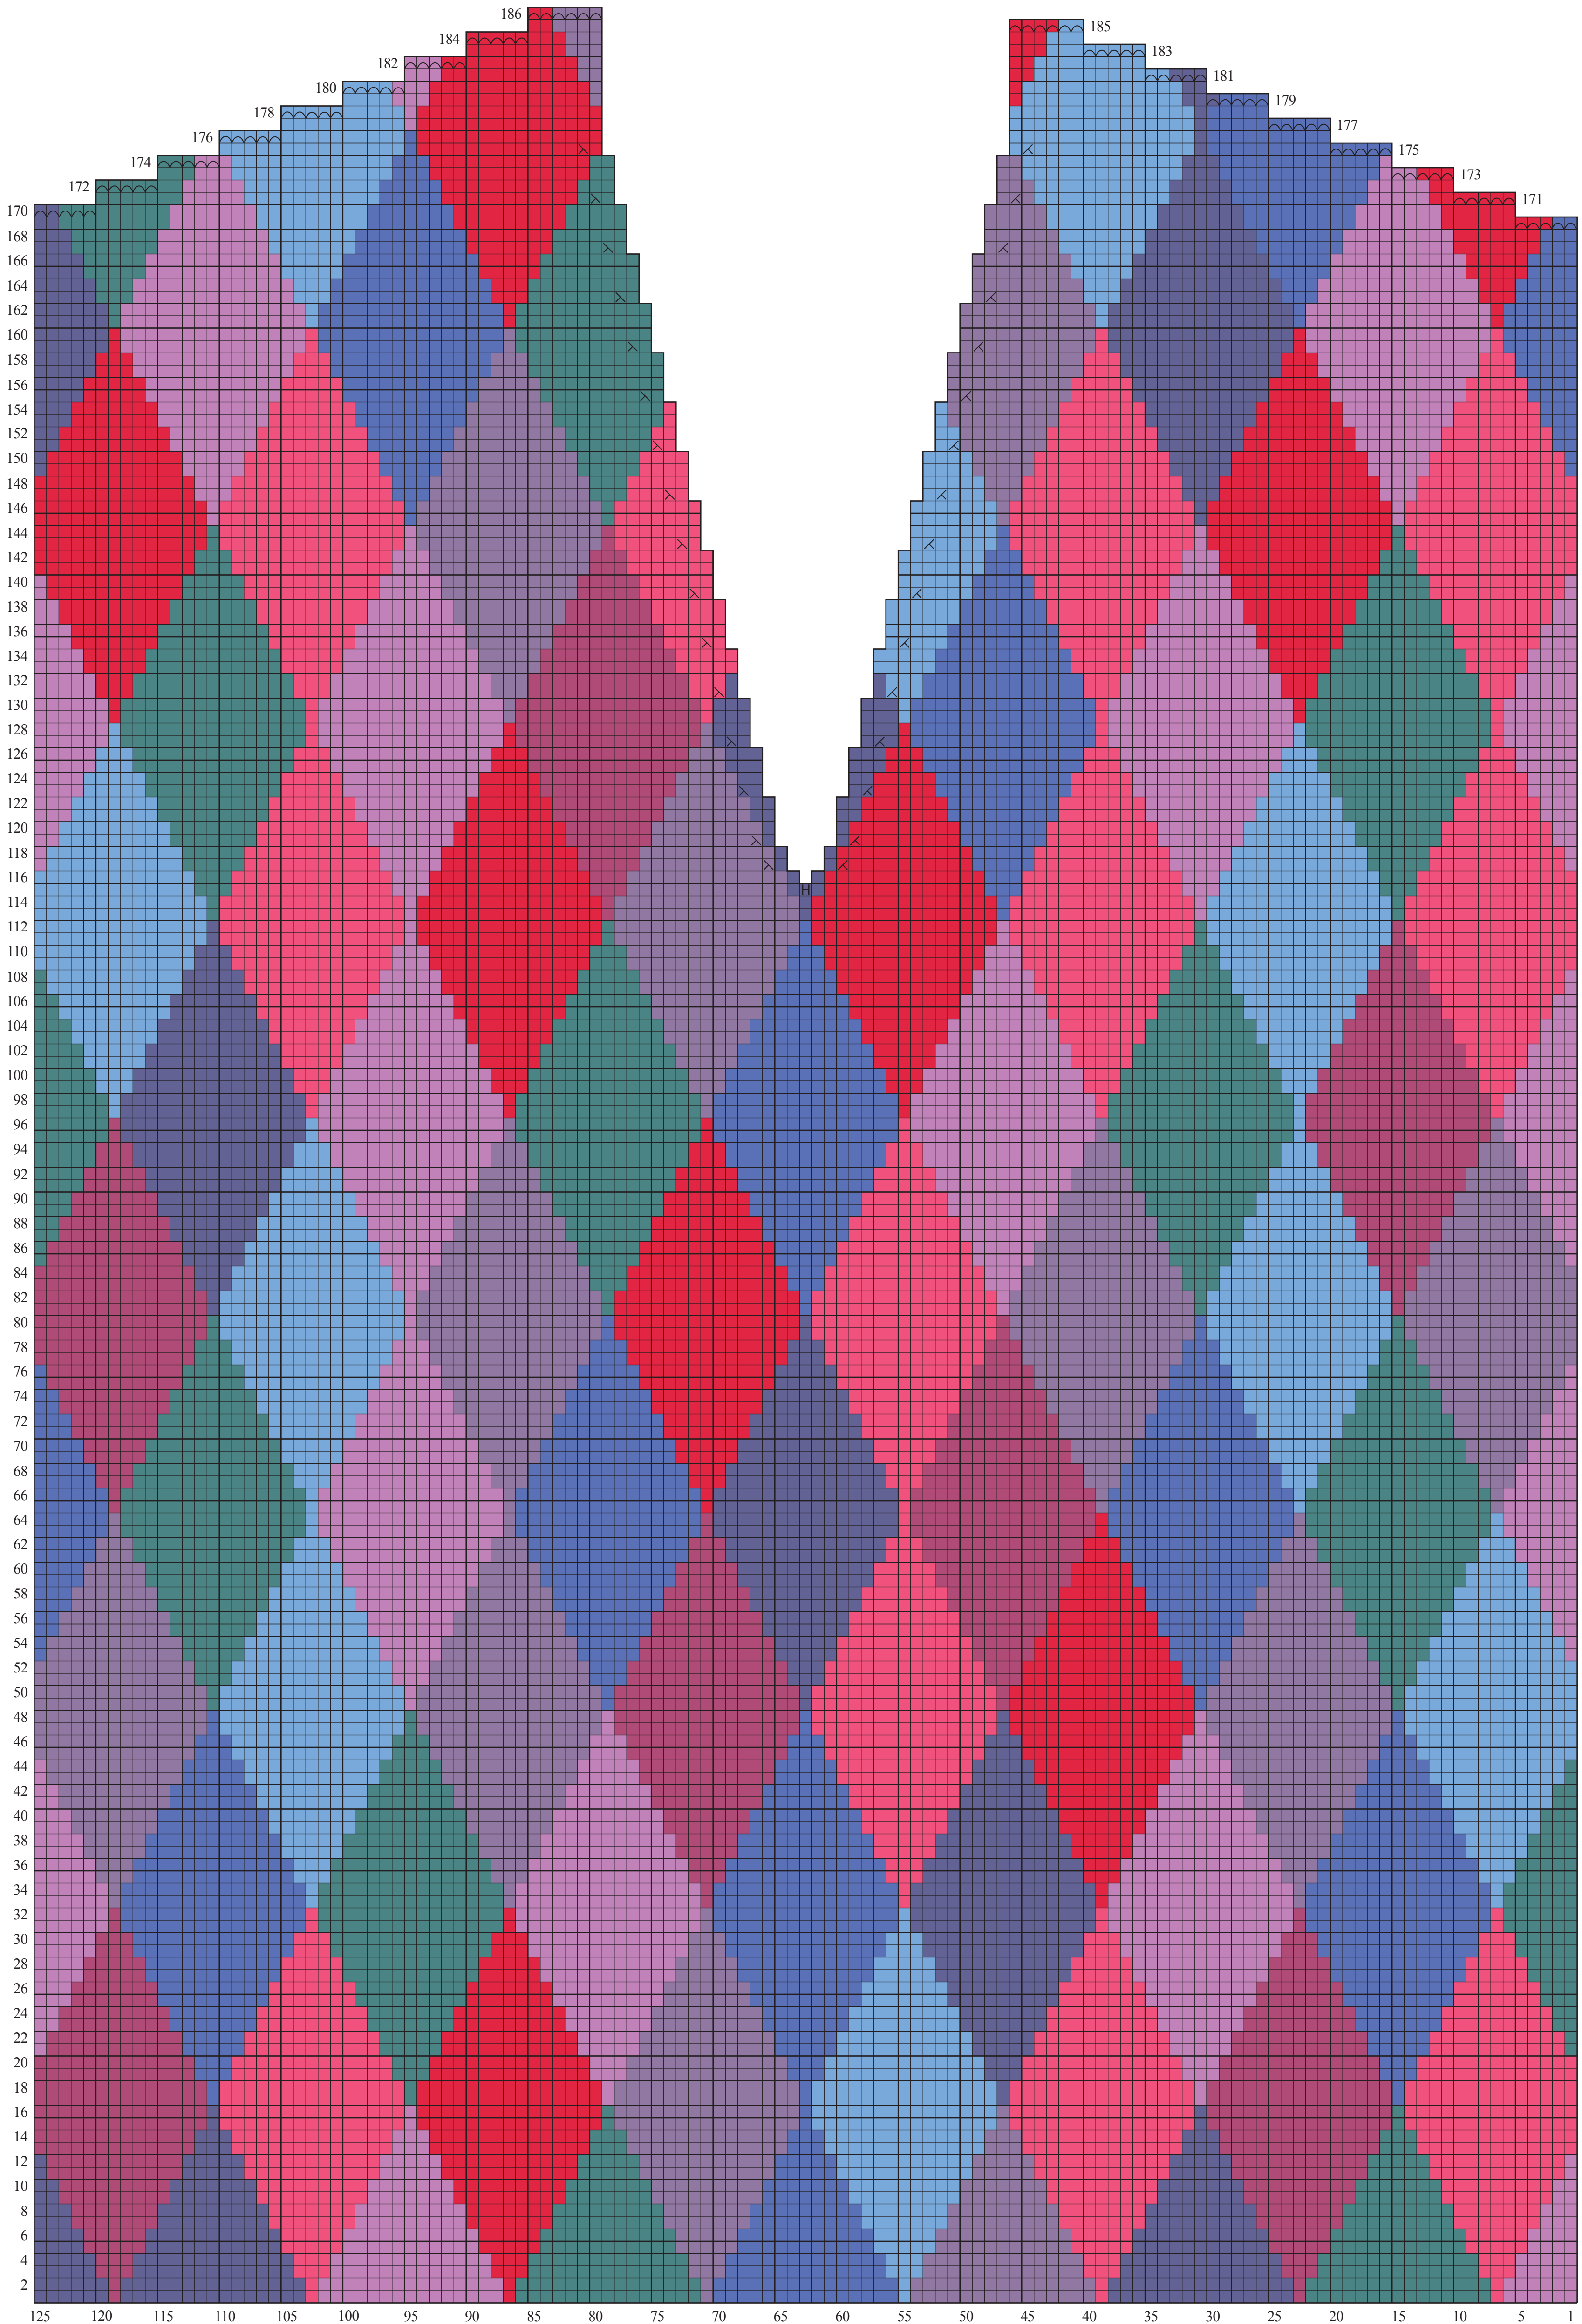

FRONT CHART - SIZE 45½"/115.5CM

- Stitch Key**
- k on RS, p on WS
  - ▣ sl st to st holder
  - ▤ bind off
  - ▥ k2tog
  - ▦ ssk
- Color Key**
- scarlet (A)
  - rage (B)
  - tawny (C)
  - amethyst (D)
  - ciel (E)
  - ultramarine (F)
  - pine (G)
  - heliotrope (H)
  - seafarer (I)