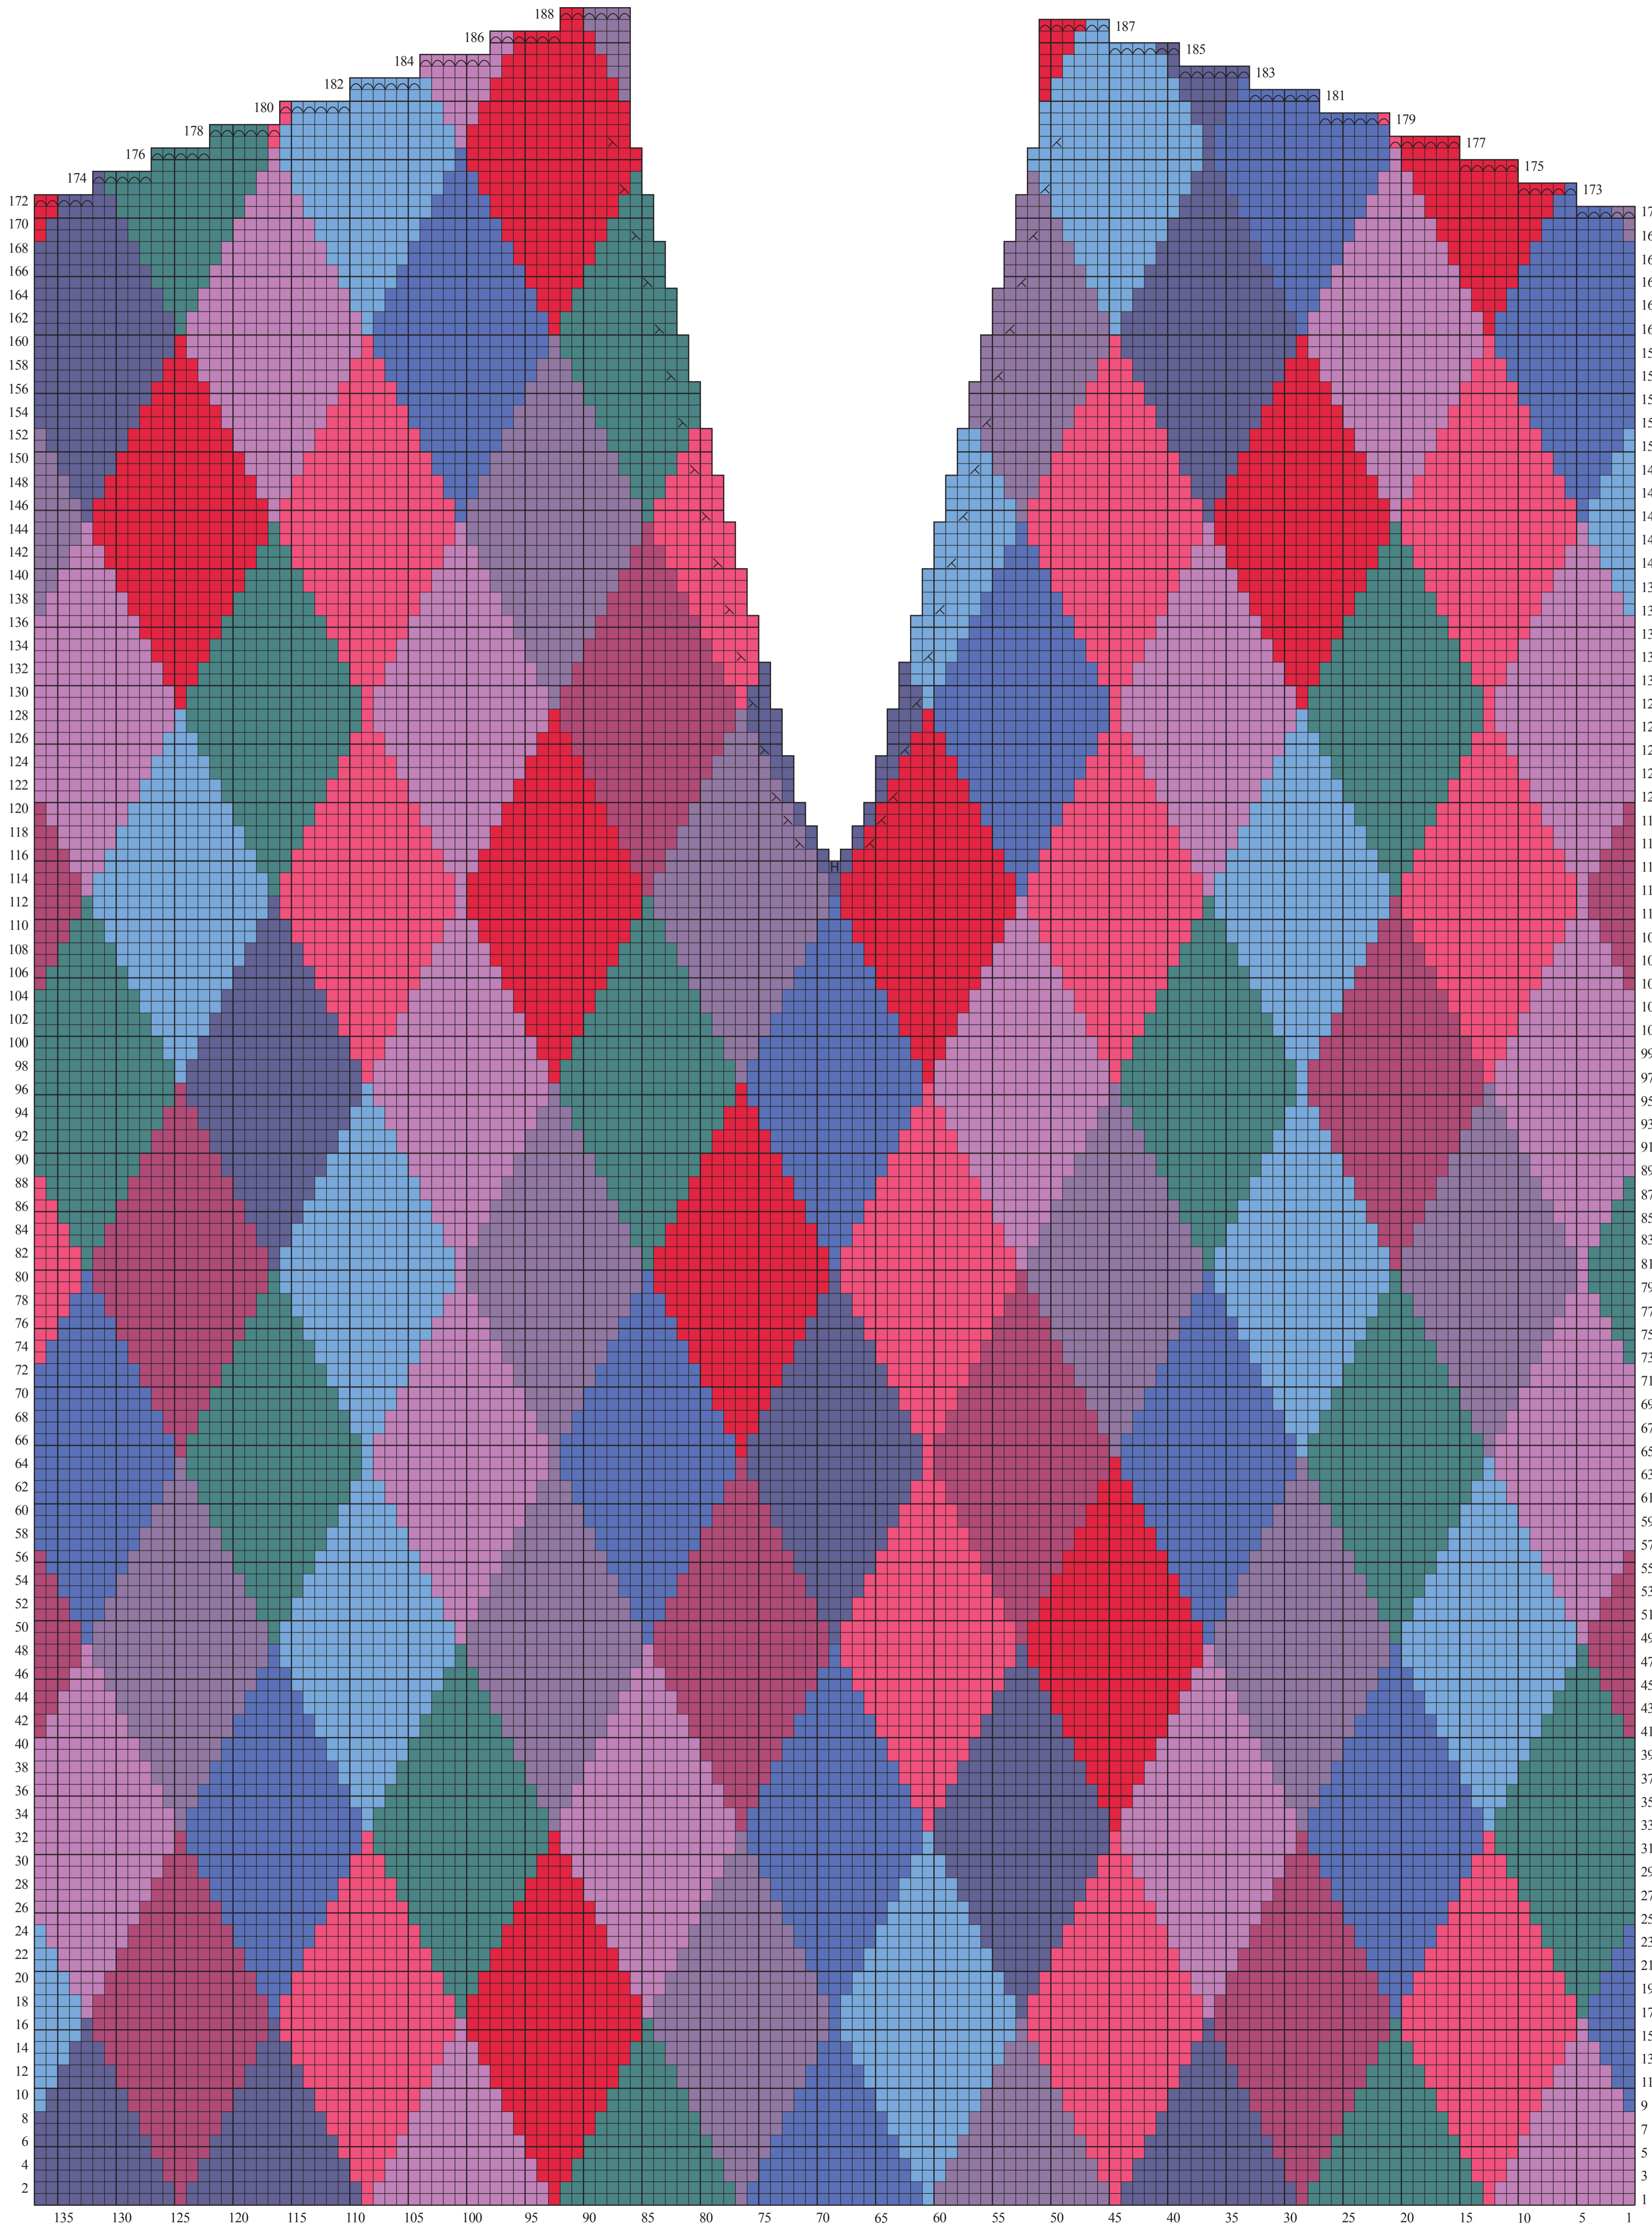

FRONT CHART – SIZE 50"/127CM

- Stitch Key**
- k on RS, p on WS
  - ⊞ sl st to st holder
  - ⊞ bind off
  - ⊞ k2tog
  - ⊞ ssk
- Color Key**
- scarlet (A)
  - rage (B)
  - tawny (C)
  - amethyst (D)
  - ciel (E)
  - ultramarine (F)
  - pine (G)
  - heliotrope (H)
  - seafarer (I)