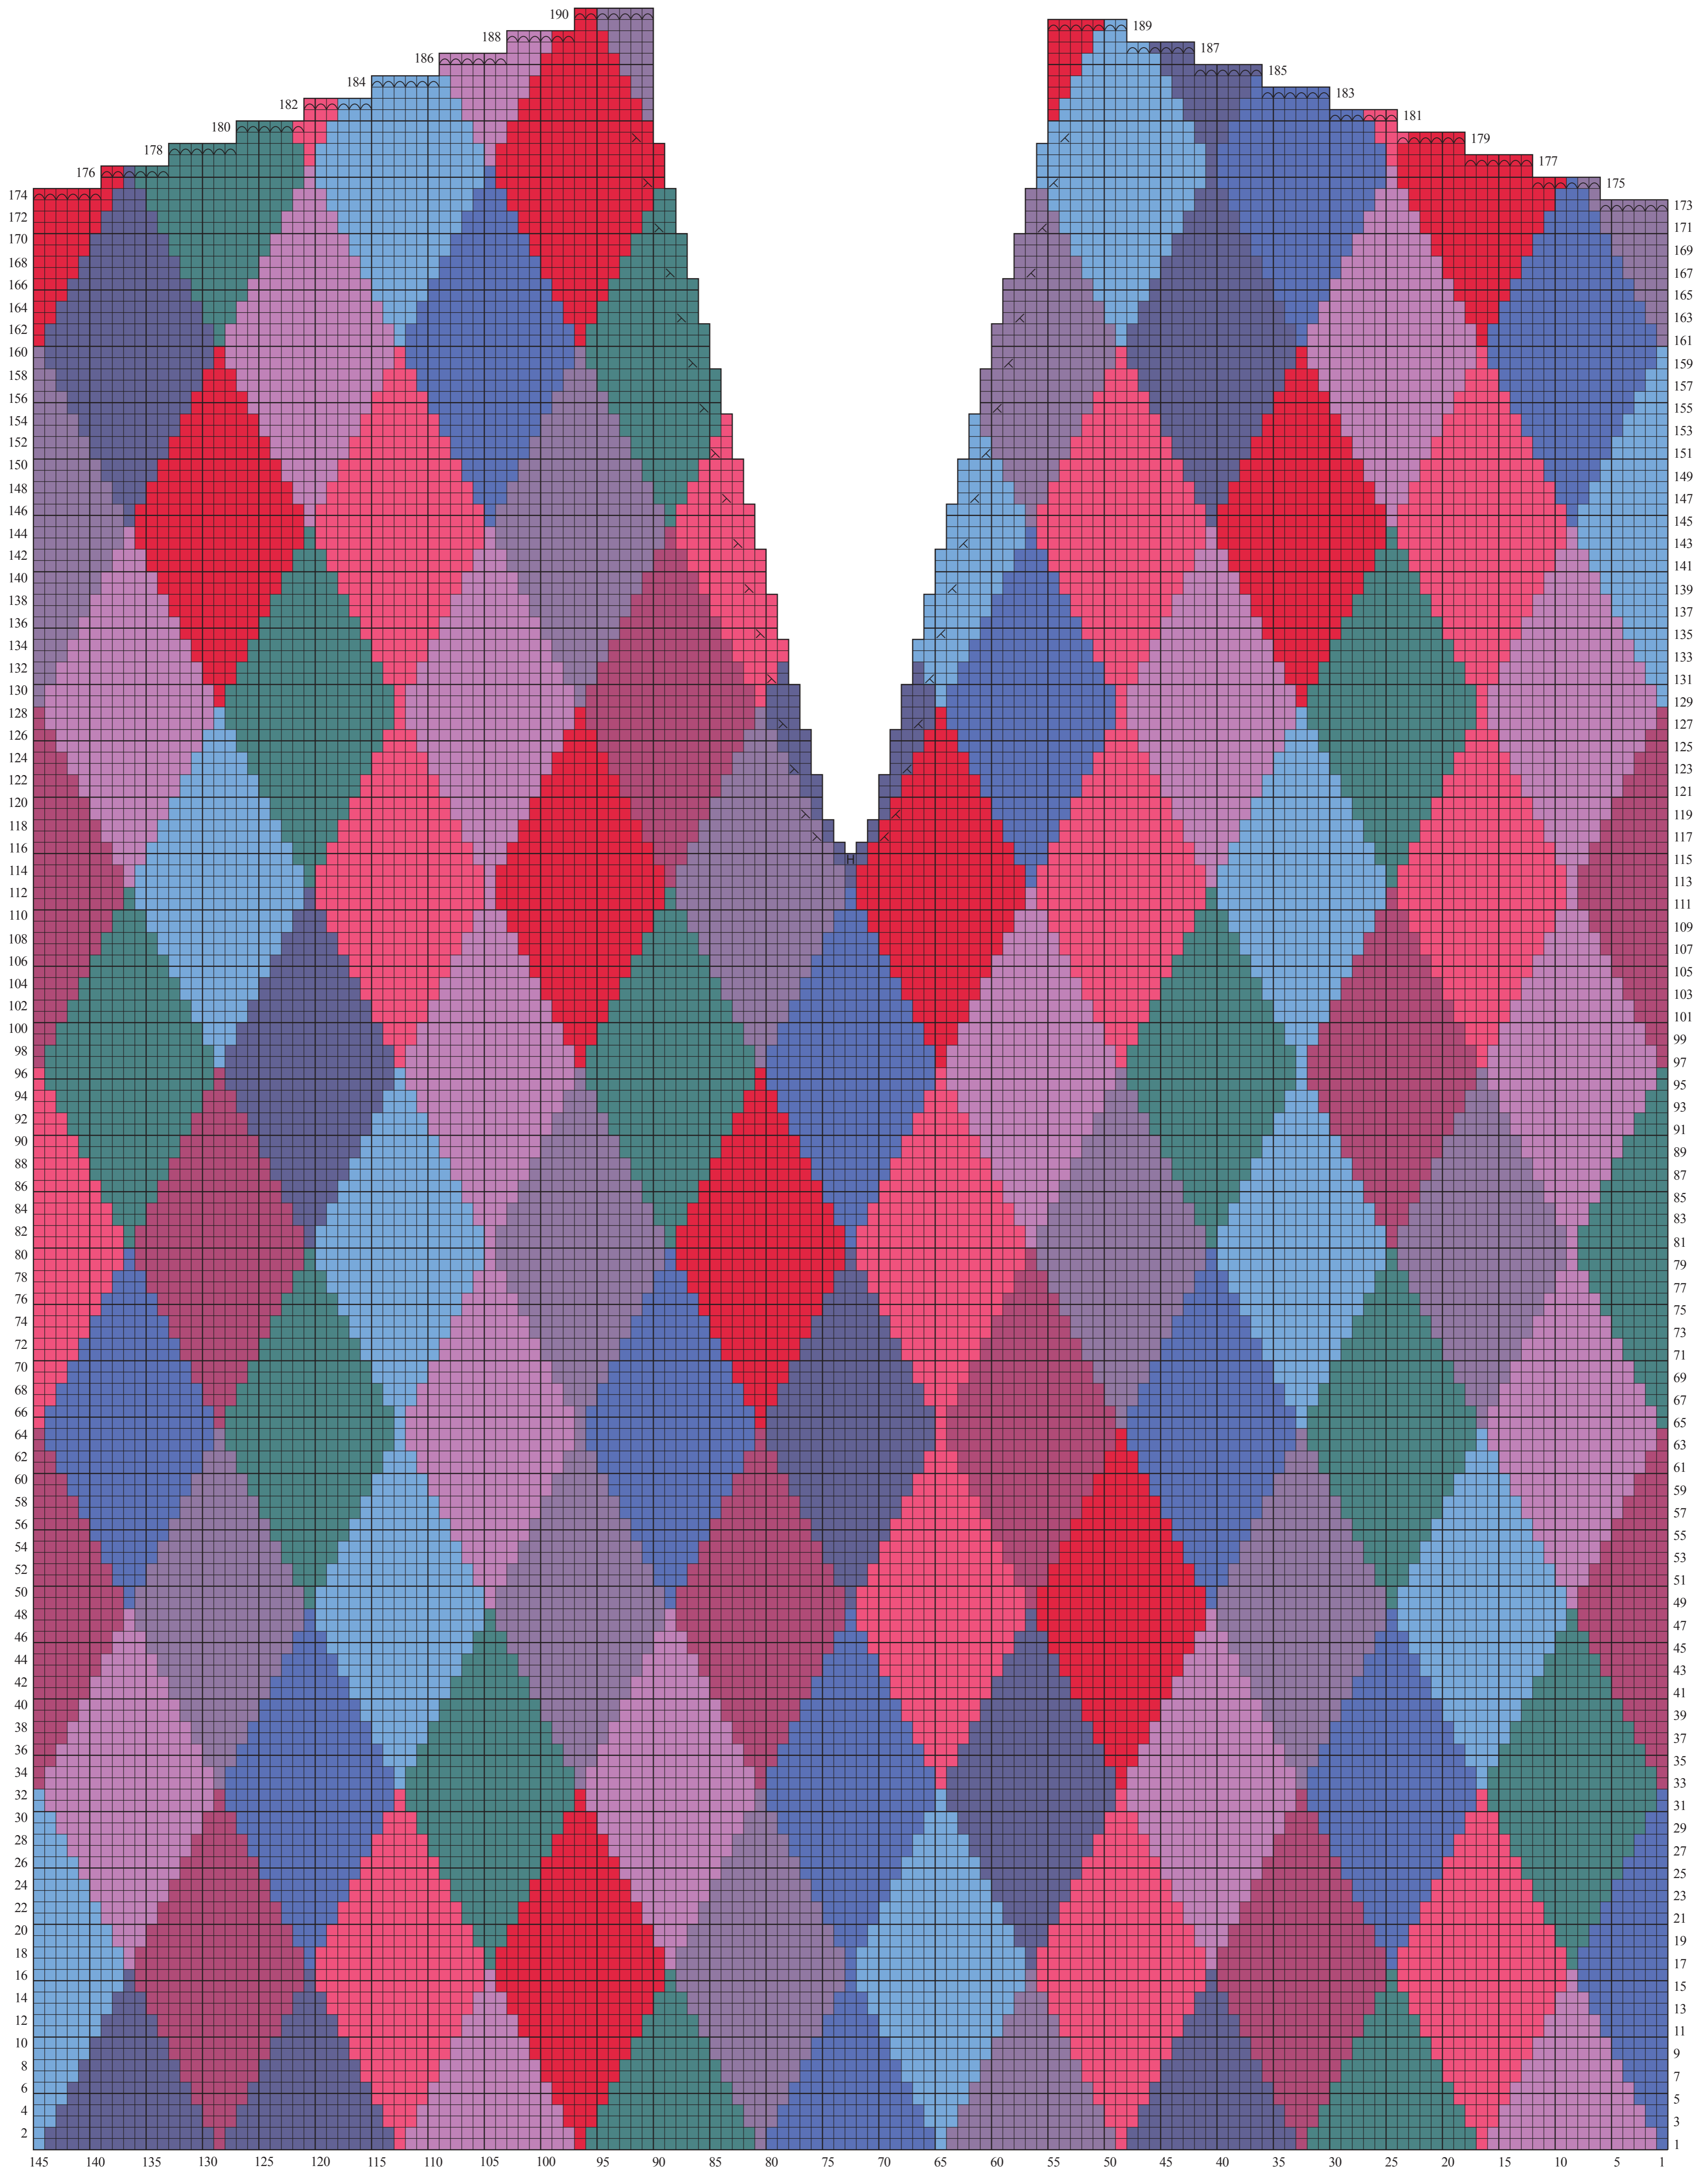

FRONT CHART - SIZE 52.5"/133.5CM

- Stitch Key**
- k on RS, p on WS
 - ⊞ sl st to st holder
 - ⊞ bind off
 - ⊞ k2tog
 - ⊞ ssk
- Color Key**
- scarlet (A)
 - rage (B)
 - tawny (C)
 - amethyst (D)
 - ciel (E)
 - ultramarine (F)
 - pine (G)
 - heliotrope (H)
 - seafarer (I)