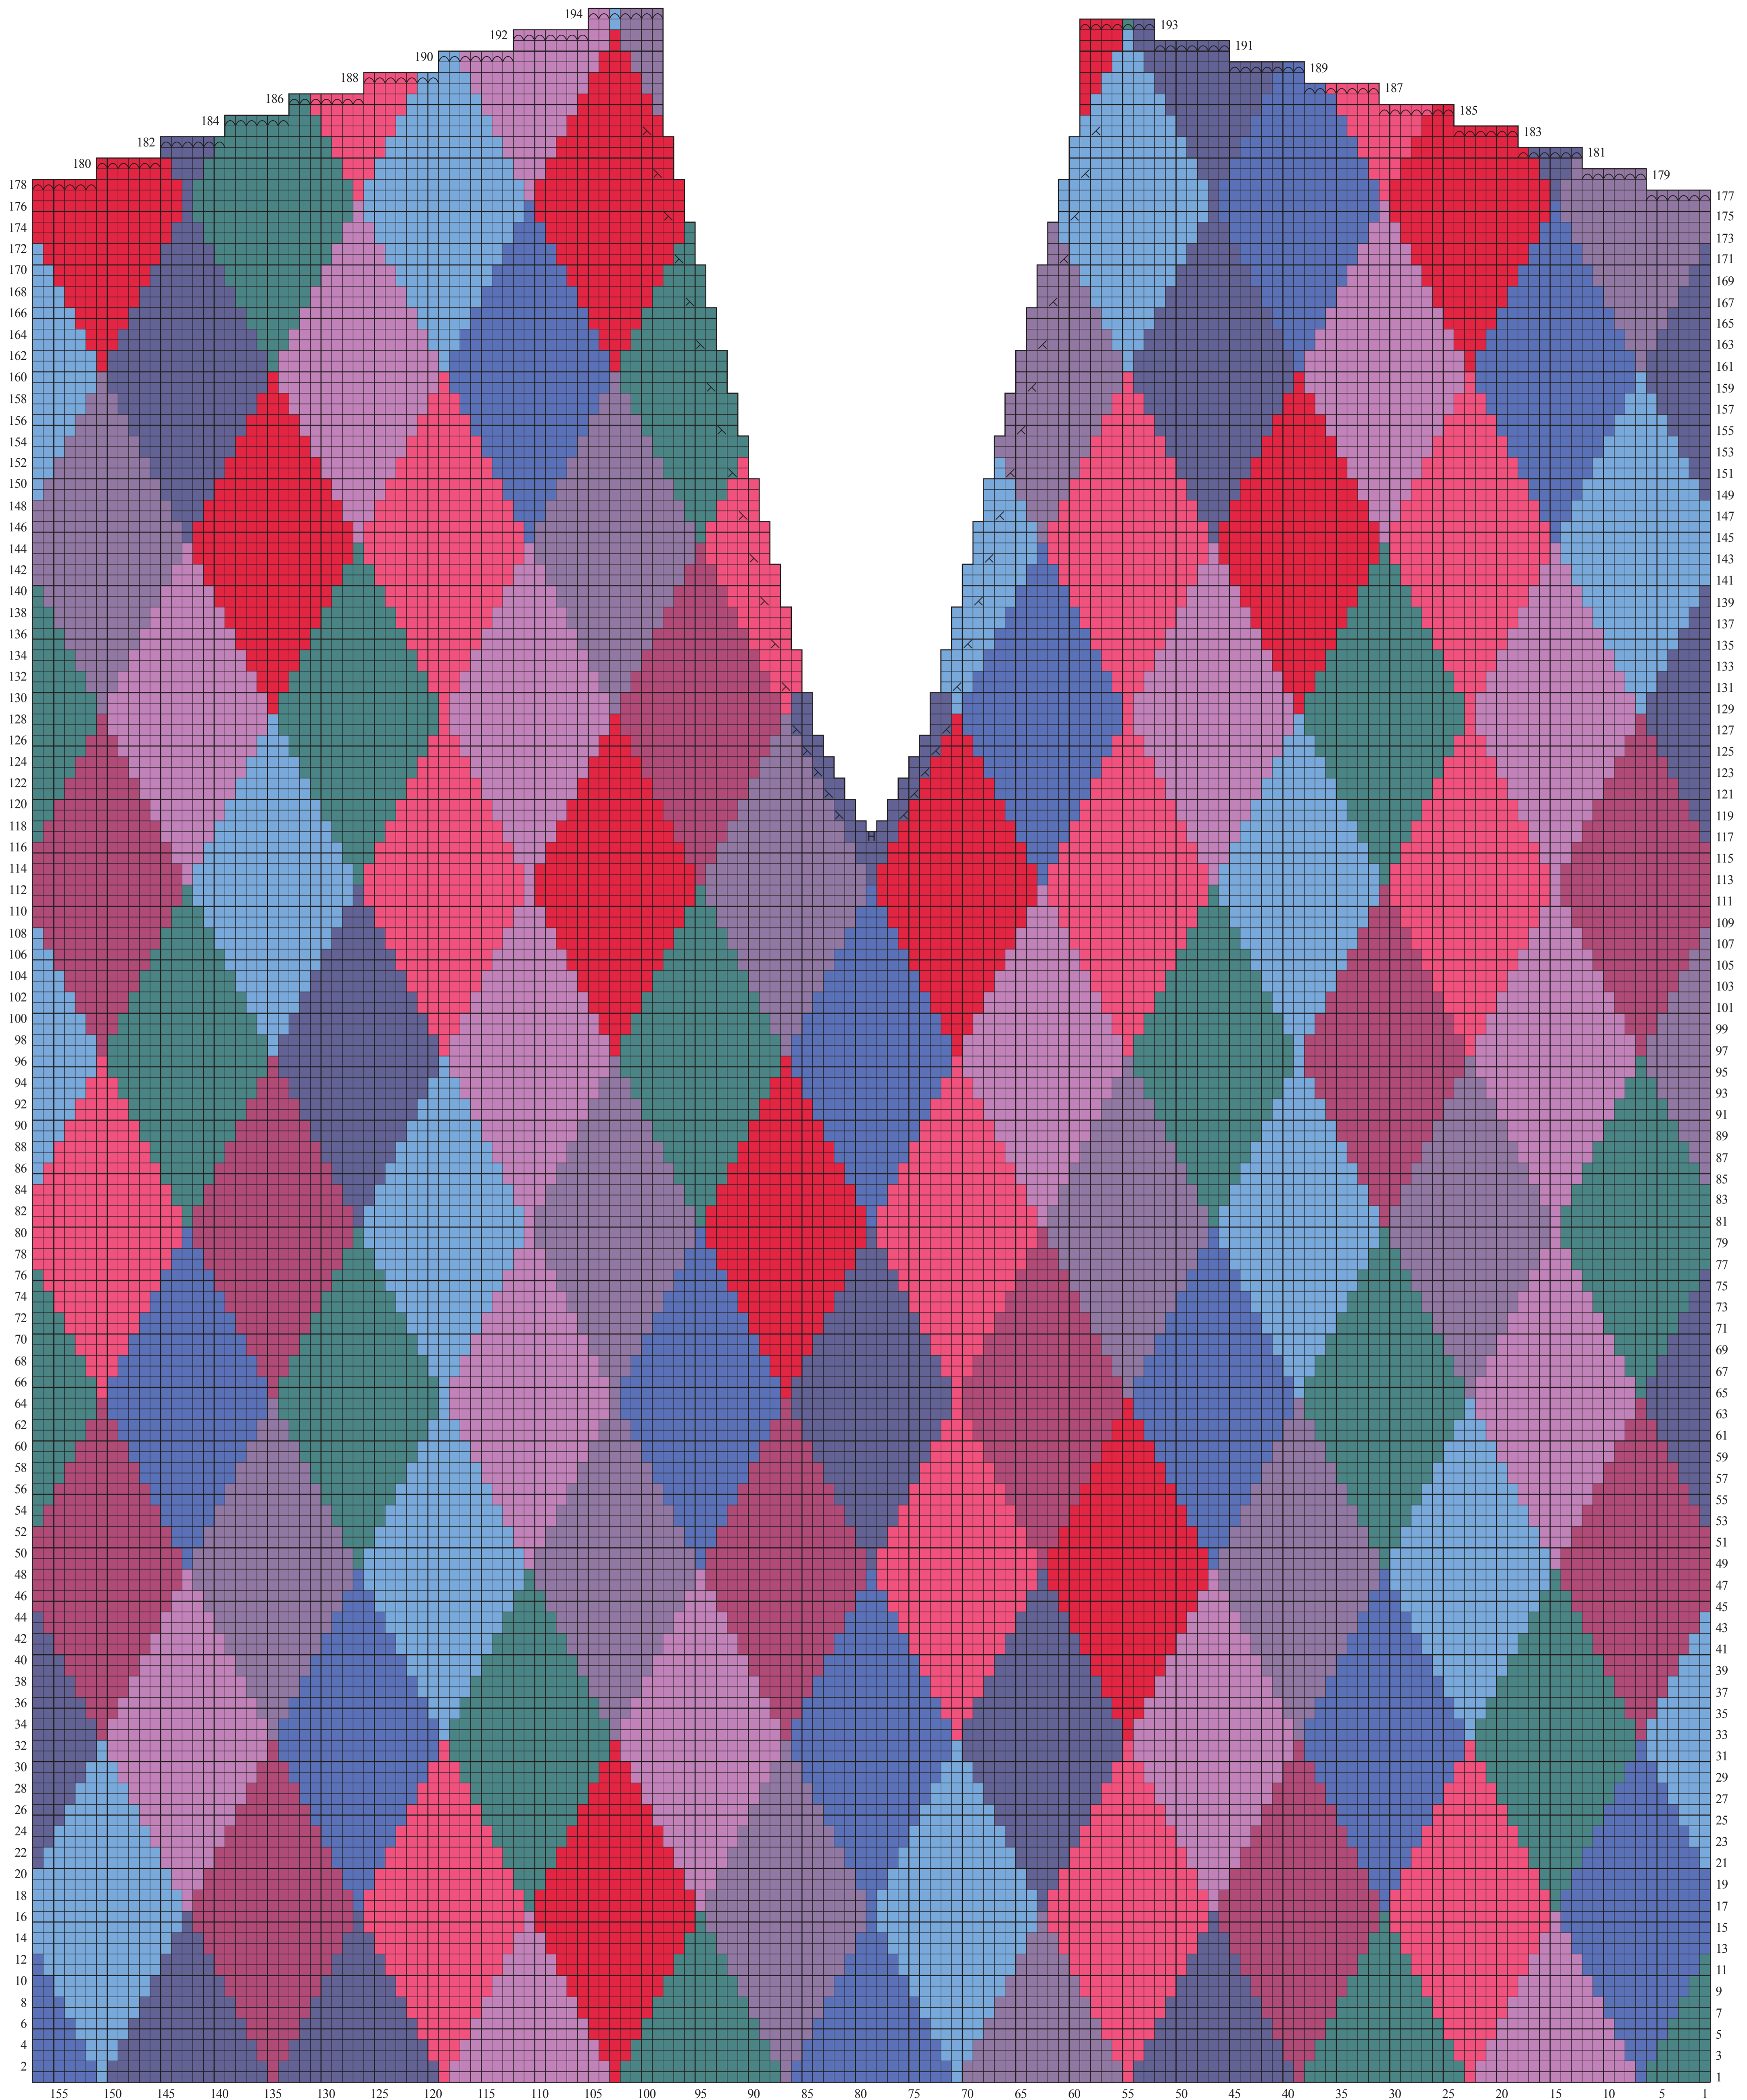

FRONT CHART - SIZE 57"/145CM

Stitch Key

- k on RS, p on WS
- ⊞ sl st to st holder
- ⊞ bind off
- ⊞ k2tog
- ⊞ ssk

Color Key

- scarlet (A)
- rage (B)
- tawny (C)
- amethyst (D)
- ciel (E)
- ultramarine (F)
- pine (G)
- heliotrope (H)
- seafarer (I)