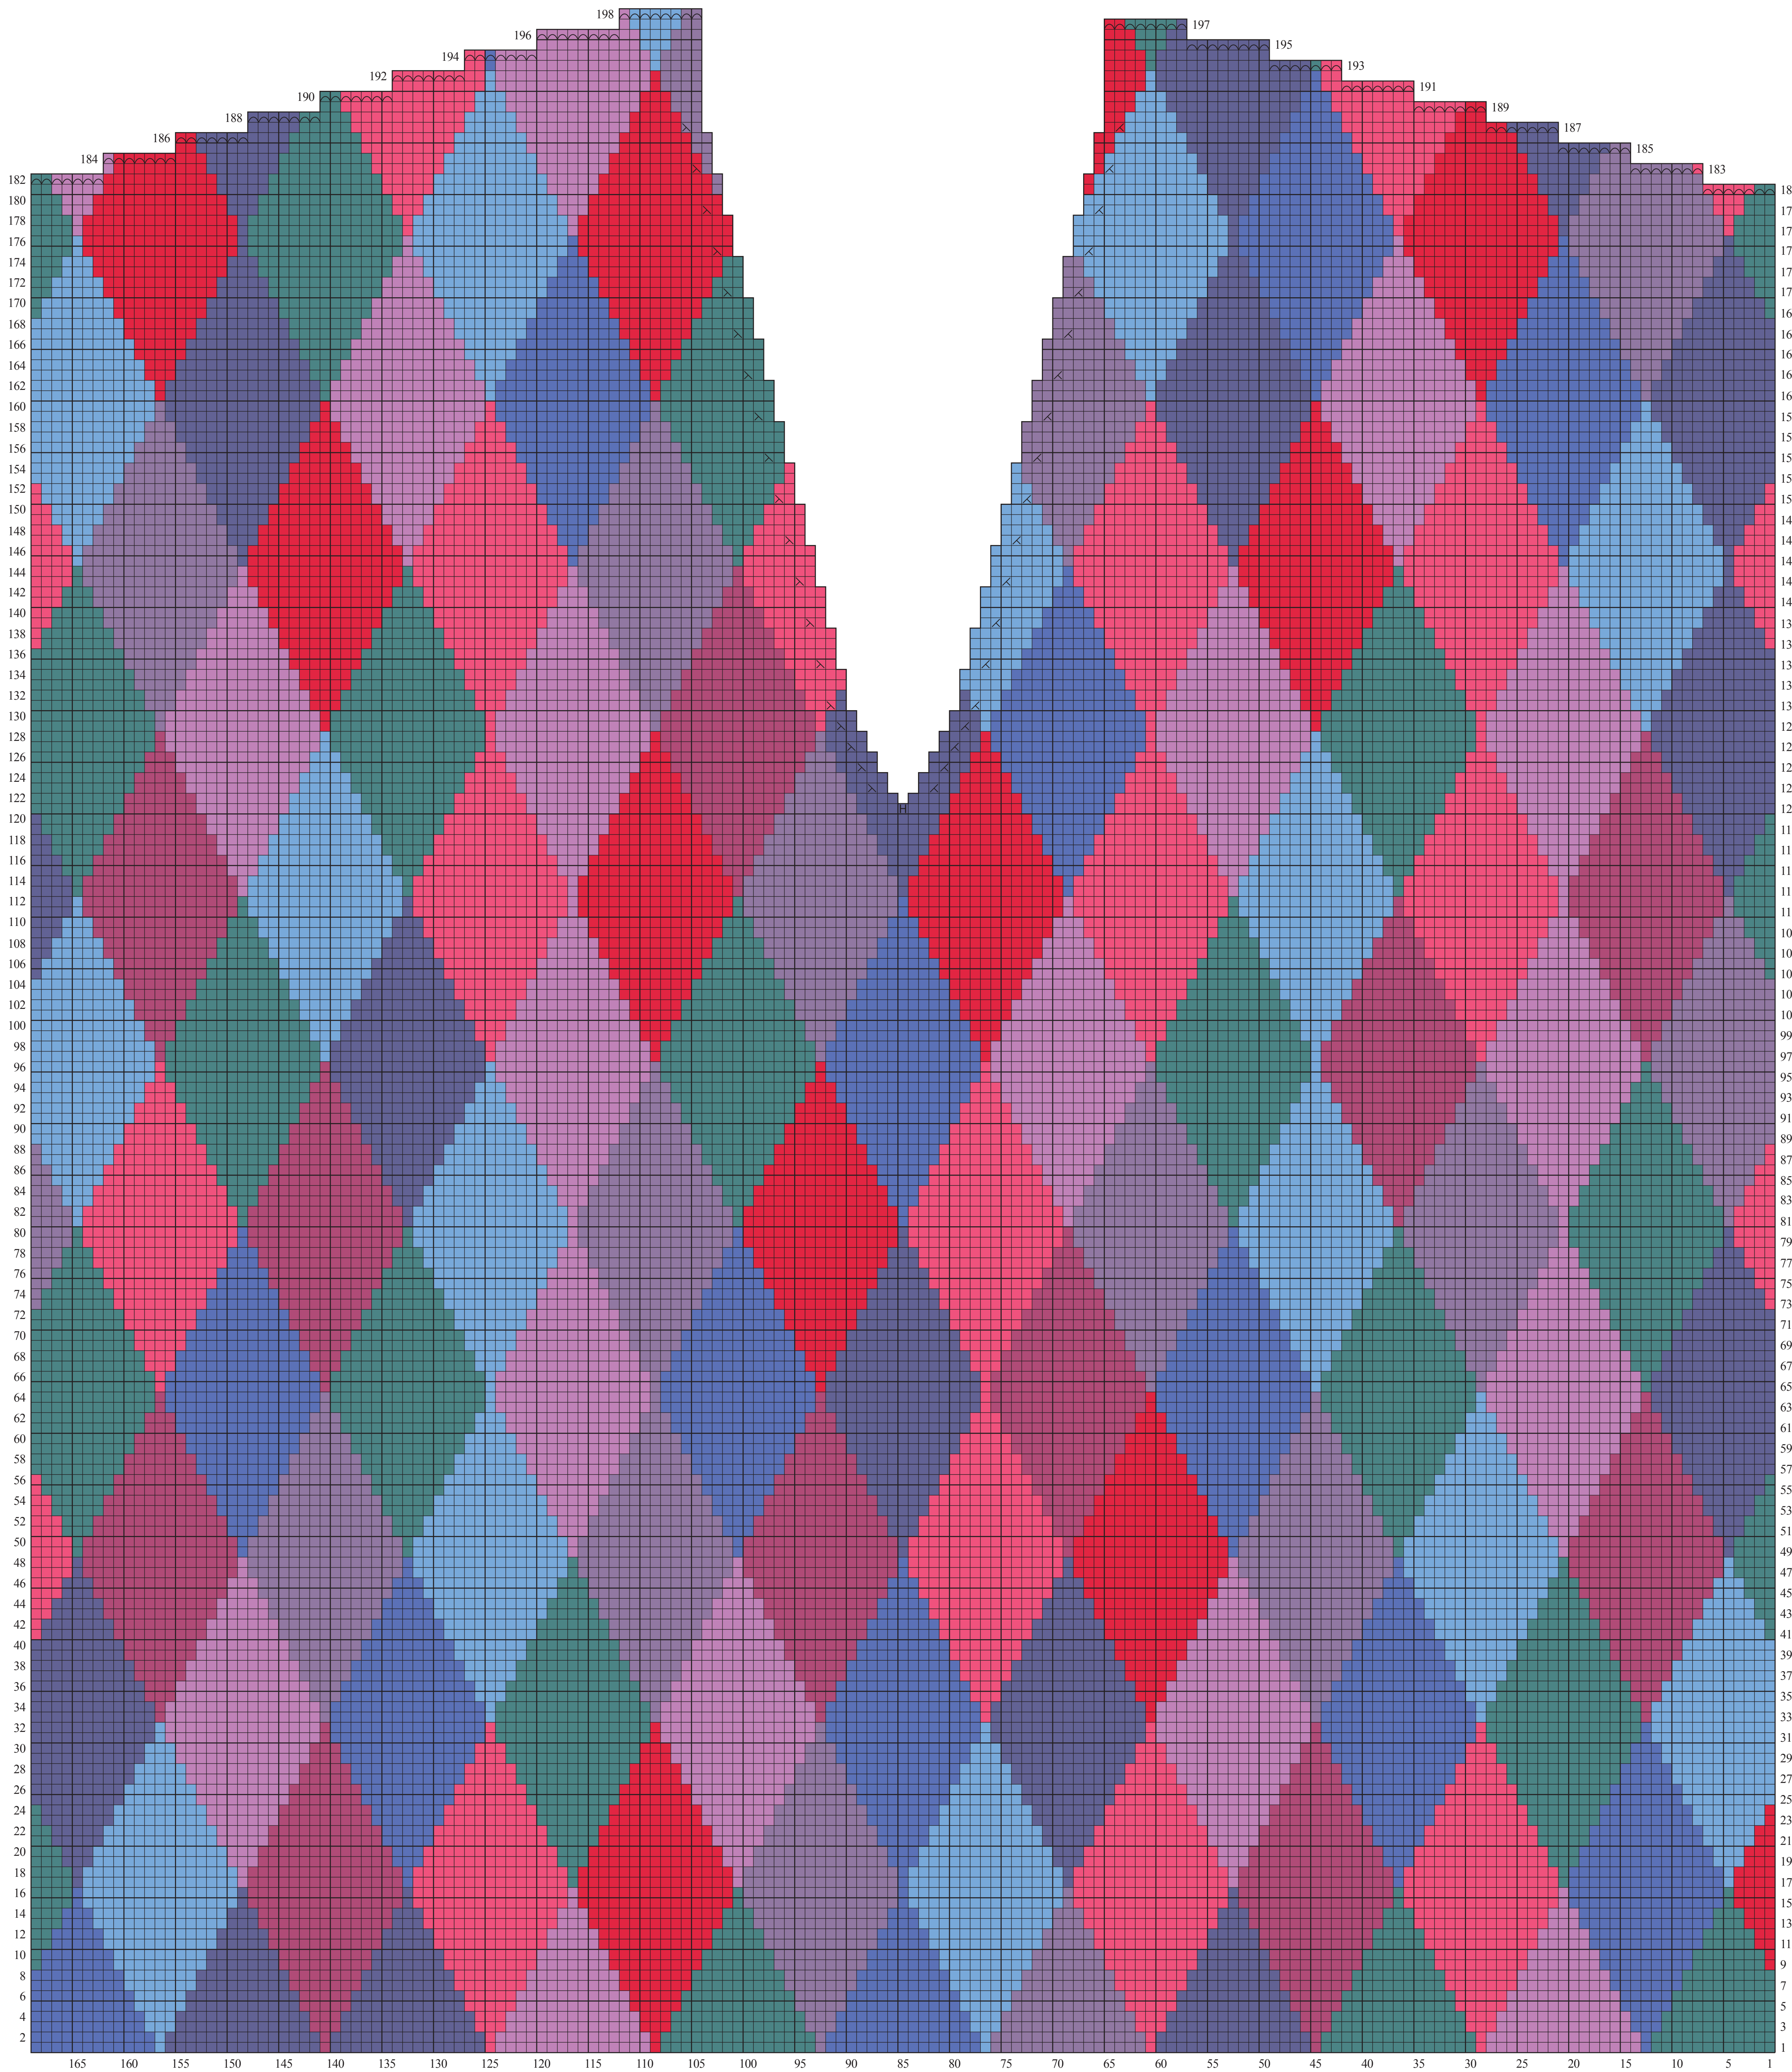

FRONT CHART - SIZE 61½"/156CM

- Stitch Key**
- k on RS, p on WS
 - ⊞ sl st to st holder
 - ⊞ bind off
 - ⊞ k2tog
 - ⊞ ssk
- Color Key**
- scarlet (A)
 - rage (B)
 - tawny (C)
 - amethyst (D)
 - ciel (E)
 - ultramarine (F)
 - pine (G)
 - heliotrope (H)
 - seafarer (I)