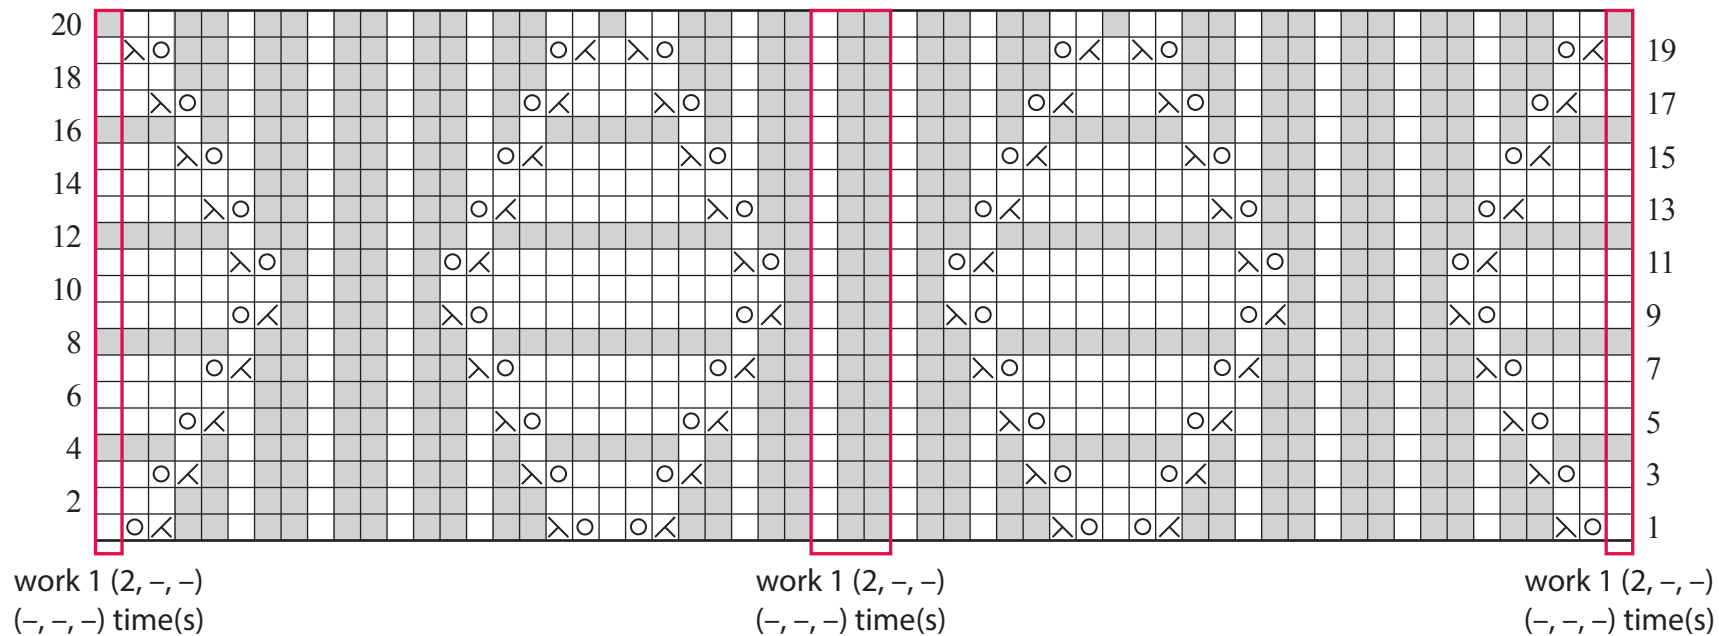

BACK LACE PAT

Sizes 51, 55 1/2, 59 1/2, 63 1/2, and 69"/129.5, 141, 151, 161.5, and 175.5 cm

BACK LACE PAT

Sizes 42 and 46"/106.5 and 117 cm

Stitch Key

- k on RS, p on WS
- p on RS, k on WS
- yo
- k2tog
- ssk

FRONT LACE PAT

Sizes 51, 55 1/2, 59 1/2, 63 1/2, and 69"/129.5, 141, 151, 161.5, and 175.5 cm

FRONT LACE PAT

Sizes 42 and 46"/106.5 and 117 cm