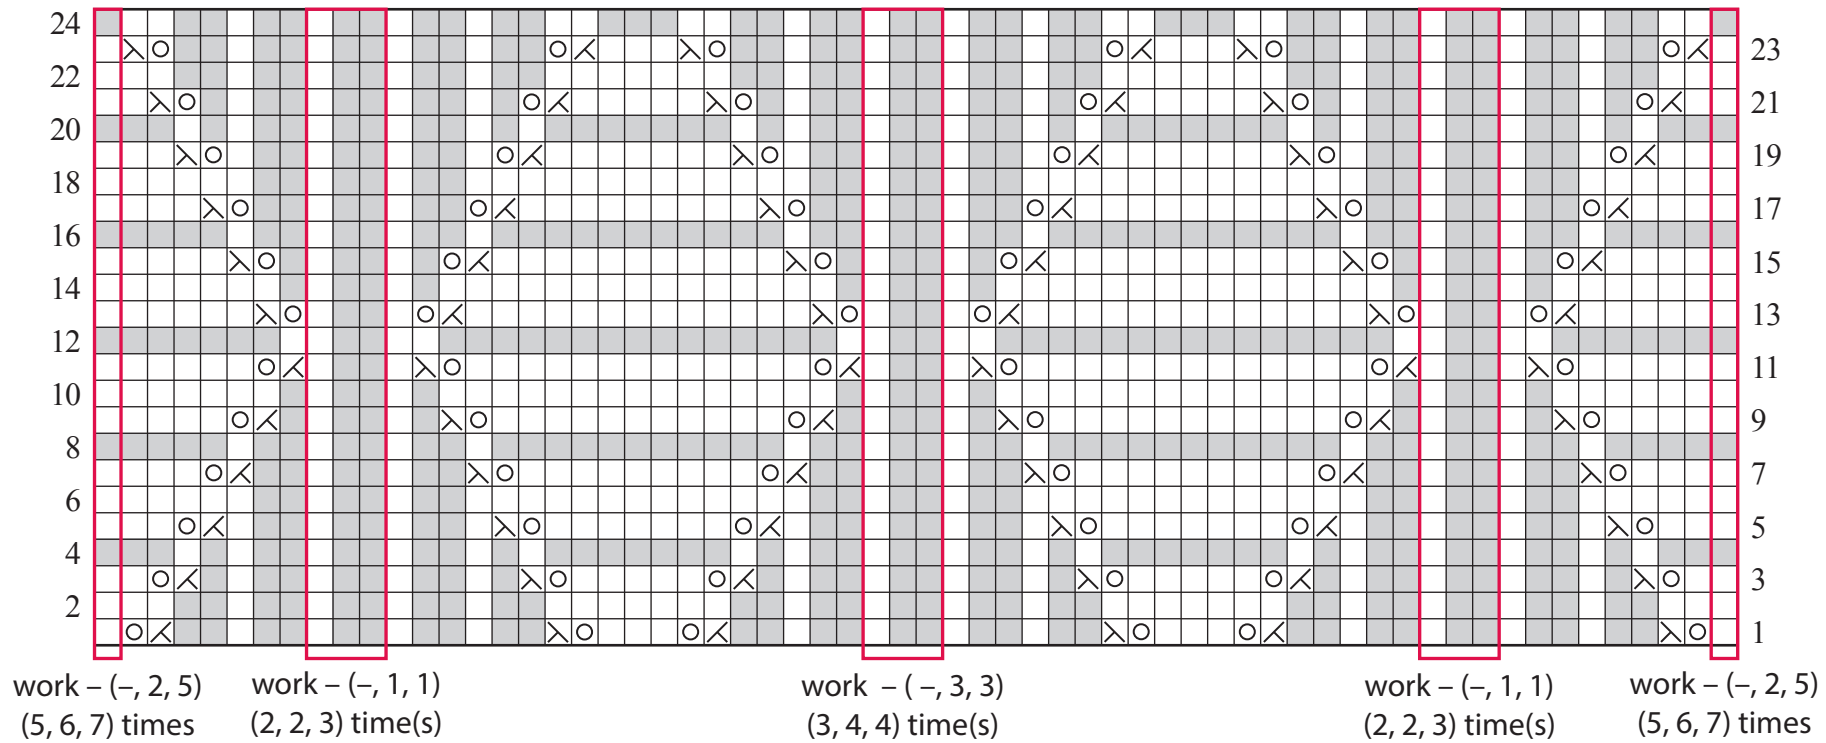

BACK LACE PAT

Sizes 51, 55 1/2, 59 1/2, 63 1/2, and 69"/129.5, 141, 151, 161.5, and 175.5 cm

BACK LACE PAT

Sizes 42 and 46"/106.5 and 117 cm

Stitch Key

- k on RS, p on WS
- p on RS, k on WS
- yo
- k2tog
- ssk

FRONT LACE PAT

Sizes 51, 55 1/2, 59 1/2, 63 1/2, and 69"/129.5, 141, 151, 161.5, and 175.5 cm

FRONT LACE PAT

Sizes 42 and 46"/106.5 and 117 cm