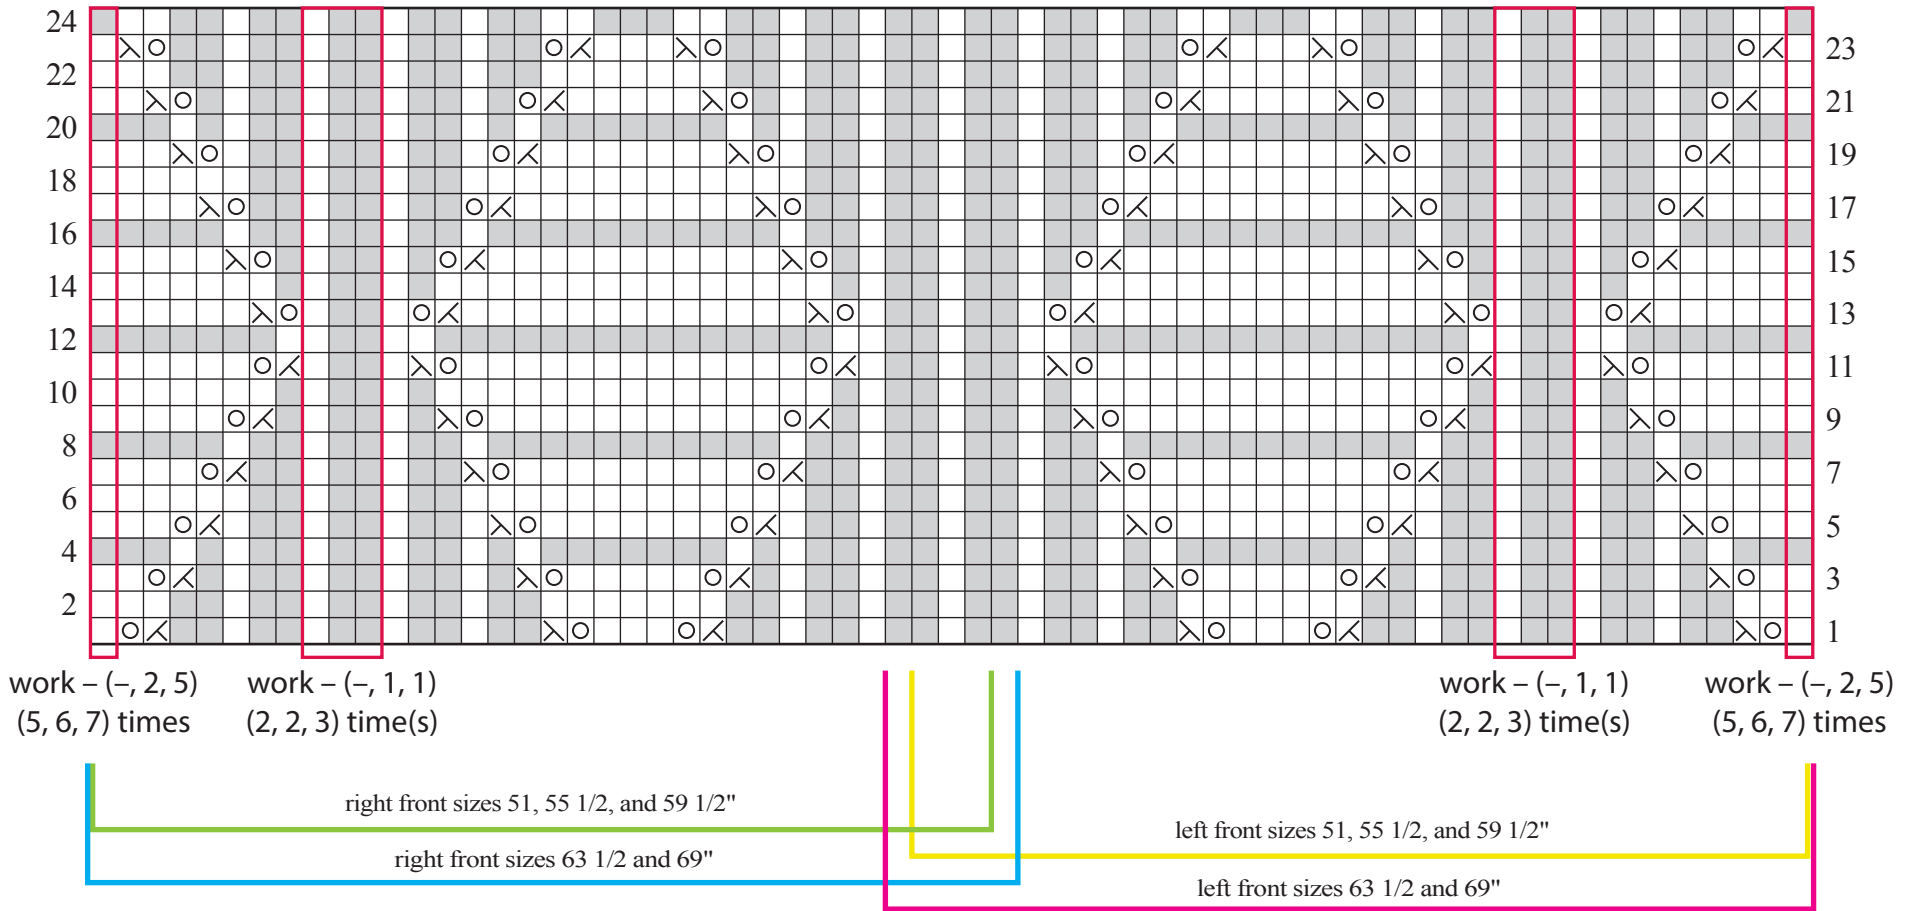

BACK LACE PAT

Sizes 51, 55 1/2, 59 1/2, 63 1/2, and 69"/129.5, 141, 151, 161.5, and 175.5 cm

BACK LACE PAT

Sizes 42 and 46"/106.5 and 117 cm

Stitch Key

- k on RS, p on WS
- p on RS, k on WS
- yo
- k2tog
- ssk

FRONT LACE PAT

Sizes 51, 55 1/2, 59 1/2, 63 1/2, and 69"/129.5, 141, 151, 161.5, and 175.5 cm

FRONT LACE PAT

Sizes 42 and 46"/106.5 and 117 cm