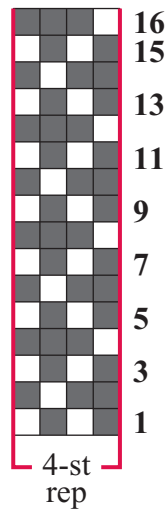

## 21 GRAPHIC SWEATER

Standard-fitting pullover worked in the round in multiple two-color motifs. Sized for Small, Medium, Large, X-Large and XX-Large and shown in size Small on page 76.

### CHART 3

### CHART 6